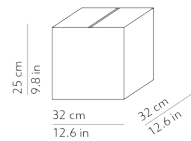

FLOED 2

K375417BR

PACKAGING / IMBALLO

Diffuser
Volume: 0.018 m³ / 0.644 ft³
Gross weight: 2.50 kg / 5.50 lbs

Structure
Volume: 0.050 m³ / 1.777 ft³
Gross weight: 2.85 kg / 6.27 lbs

Diffuser x2
Volume: 0.018 m³ / 0.644 ft³
Gross weight: 2.50 kg / 5.50 lbs

Structure
Volume: 0.107 m³ / 3.781 ft³
Gross weight: 5.10 kg / 11.22 lbs

MATERIALS AND FINISHINGS / MATERIALI E FINITURE

DIFFUSER / DIFFUSORE

White / Bianco

Two layers of mouth blown glass
Vetro opale incamiciato e soffiato