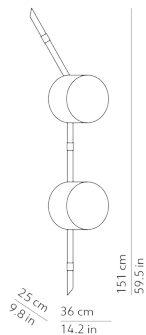

Ceiling and Wall Lamp - Lampada da Soffitto e Parete
Design - STORAGEMILANO /2020

EN: Ceiling and wall lamp. Opal diffuser made of two layers of blown glass. Metallic coated structure.

IT: Lampada da soffitto e parete. Diffusore in vetro opale soffiato incamiciato. Struttura in metallo verniciato.

This lamp must be disposed in conformity with the EU directive 2002/96/EC
Apparecchio di illuminazione da smaltire secondo la direttiva EU 2002/96/EC

CODES AND DIMENSIONS / CODICI E DIMENSIONI

FLOED

K375416BR

FLOED 2

K375417BR

PACKAGING / IMBALLO

Diffuser
Volume: 0.018 m³ / 0.644 ft³
Gross weight: 2.50 kg / 5.50 lbs

Structure
Volume: 0.050 m³ / 1.777 ft³
Gross weight: 2.85 kg / 6.27 lbs

Diffuser x2
Volume: 0.018 m³ / 0.644 ft³
Gross weight: 2.50 kg / 5.50 lbs

Structure
Volume: 0.107 m³ / 3.781 ft³
Gross weight: 5.10 kg / 11.22 lbs

MATERIALS AND FINISHINGS / MATERIALI E FINITURE

DIFFUSER / DIFFUSORE

White / Bianco

Two layers of mouth blown glass
Vetro opale incamiciato e soffiato