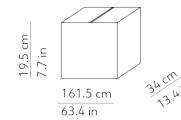

FLOED 2

K375417BR

PACKAGING / IMBALLO

Diffuser
Volume: 0.018 m³ / 0.644 ft³
Gross weight: 2.50 kg / 5.50 lbs

Structure
Volume: 0.050 m³ / 1.777 ft³
Gross weight: 2.85 kg / 6.27 lbs

Diffuser x2
Volume: 0.018 m³ / 0.644 ft³
Gross weight: 2.50 kg / 5.50 lbs

Structure
Volume: 0.107 m³ / 3.781 ft³
Gross weight: 5.10 kg / 11.22 lbs

MATERIALS AND FINISHINGS / MATERIALI E FINITURE

DIFFUSER / DIFFUSORE

White / Bianco

Two layers of mouth blown glass
Vetro opale incamiciato e soffiato