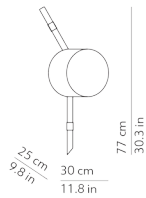

This lamp must be disposed in conformity with the EU directive 2002/96/EC
Apparecchio di illuminazione da smaltire secondo la direttiva EU 2002/96/EC

CODES AND DIMENSIONS / CODICI E DIMENSIONI

FLOED

K375416BR

FLOED 2

K375417BR

PACKAGING / IMBALLO

Diffuser
Volume: 0.018 m³ / 0.644 ft³
Gross weight: 2.50 kg / 5.50 lbs

Structure
Volume: 0.050 m³ / 1.777 ft³
Gross weight: 2.85 kg / 6.27 lbs

Diffuser x2
Volume: 0.018 m³ / 0.644 ft³
Gross weight: 2.50 kg / 5.50 lbs

Structure
Volume: 0.107 m³ / 3.781 ft³
Gross weight: 5.10 kg / 11.22 lbs

MATERIALS AND FINISHINGS / MATERIALI E FINITURE

DIFFUSER / DIFFUSORE

White / Bianco

Two layers of mouth blown glass
Vetro opale incamiciato e soffiato