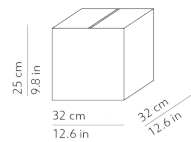

FLOED 2

K375417BR

PACKAGING / IMBALLO

Diffuser
Volume: 0.018 m³ / 0.644 ft³
Gross weight: 2.50 kg / 5.50 lbs

Structure
Volume: 0.050 m³ / 1.777 ft³
Gross weight: 2.85 kg / 6.27 lbs

Diffuser x2
Volume: 0.018 m³ / 0.644 ft³
Gross weight: 2.50 kg / 5.50 lbs

Structure
Volume: 0.107 m³ / 3.781 ft³
Gross weight: 5.10 kg / 11.22 lbs

MATERIALS AND FINISHINGS / MATERIALI E FINITURE

DIFFUSER / DIFFUSORE

White / Bianco

Two layers of mouth blown glass
Vetro opale incamiciato e soffiato