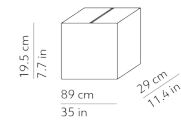

FLOED 2

K375417BR

PACKAGING / IMBALLO

Diffuser
Volume: 0.018 m³ / 0.644 ft³
Gross weight: 2.50 kg / 5.50 lbs

Structure
Volume: 0.050 m³ / 1.777 ft³
Gross weight: 2.85 kg / 6.27 lbs

Diffuser x2
Volume: 0.018 m³ / 0.644 ft³
Gross weight: 2.50 kg / 5.50 lbs

Structure
Volume: 0.107 m³ / 3.781 ft³
Gross weight: 5.10 kg / 11.22 lbs

MATERIALS AND FINISHINGS / MATERIALI E FINITURE

DIFFUSER / DIFFUSORE

White / Bianco

Two layers of mouth blown glass
Vetro opale incamiciato e soffiato