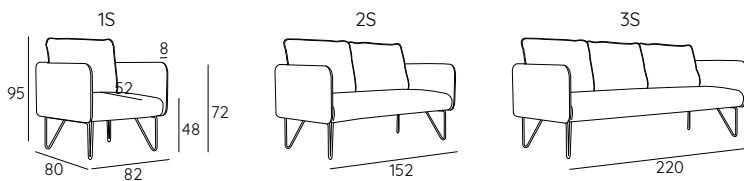

DOUMO

DESIGN SHINOBU & SETSUITO

Doumo is a Japanese expression that invites you to sit – our “yes, please” in response to the question “may I sit down?” The Doumo collection is as courteous and kind as its name. Slight roundness and convexities break the pattern of straight lines that characterize it, filling the flat surfaces with softness, without disturbing the purity of the lines. Doumo is a collection of sofas and armchairs that, thanks to freely interpretable color schemes, fit easily in tune with workspaces or spartan and essential domestic areas.

- 1 - dacron® fiber 100 gr;
- 2 - high resilience polyurethane foam of different densities;
- 3 - structural frame in plywood;
- 4 - shiny lacquered metal legs.

DIMENSIONS:

LEGS:

COLOR LEGS:

<https://adrenalina.it/doumo/>

adrenalina
WE ARE DIFFERENT!

DOUMO

DESIGN SHINOBU & SETSUITO

TECHNICAL DETAILS:

Removable cover: NO	kg	m ³	mts
DOUMO 1S	25.5	0.62	(1) 3.40 (2) 1.10 (3) 1.90
DOUMO 2S	38	1.15	(1) 4.80 (2) 2.80 (3) 1.90
DOUMO 3S	52	1.67	(1) 7.90 (2) 2.80 (3) 3.80