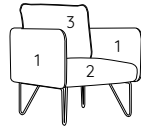

adrenalina
WE ARE DIFFERENT!

DOUMO

DESIGN SHINOBU & SETSUITO

TECHNICAL DETAILS:

Removable cover: NO	kg	m ³	mts
DOUMO 1S	25.5	0.62	(1) 3.40 (2) 1.10 (3) 1.90
DOUMO 2S	38	1.15	(1) 4.80 (2) 2.80 (3) 1.90
DOUMO 3S	52	1.67	(1) 7.90 (2) 2.80 (3) 3.80

1P low

2P low

3P low

SUGGESTED FABRICS:

PHOTO GALLERY:

Doumo armchair

Doumo 2 seater sofa

<https://adrenalina.it/doumo/>