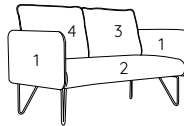

- 1 - dacron® fiber 100 gr;
- 2 - high resilience polyurethane foam of different densities;
- 3 - structural frame in plywood;
- 4 - shiny lacquered metal legs.

DIMENSIONS:

LEGS:

COLOR LEGS:

<https://adrenalina.it/doumo/>

adrenalina
WE ARE DIFFERENT!

DOUMO

DESIGN SHINOBU & SETSUITO

TECHNICAL DETAILS:

Removable cover: NO	kg	m ³	mts
DOUMO 1S	25.5	0.62	(1) 3.40 (2) 1.10 (3) 1.90
DOUMO 2S	38	1.15	(1) 4.80 (2) 2.80 (3) 1.90
DOUMO 3S	52	1.67	(1) 7.90 (2) 2.80 (3) 3.80

1P low

2P low

3P low

SUGGESTED FABRICS:

PHOTO GALLERY:

Doumo armchair

Doumo 2 seater sofa

<https://adrenalina.it/doumo/>