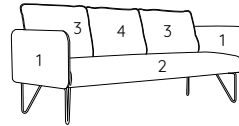

- 1 - dacron® fiber 100 gr;
- 2 - high resilience polyurethane foam of different densities;
- 3 - structural frame in plywood;
- 4 - shiny lacquered metal legs.

DIMENSIONS:

LEGS:

COLOR LEGS:

<https://adrenalina.it/doumo/>

adrenalina
WE ARE DIFFERENT!

DOUMO

DESIGN SHINOBU & SETSUITO

TECHNICAL DETAILS:

Removable cover: NO	kg	m ³	mts
DOUMO 1S	25.5	0.62	(1) 3.40 (2) 1.10 (3) 1.90
DOUMO 2S	38	1.15	(1) 4.80 (2) 2.80 (3) 1.90
DOUMO 3S	52	1.67	(1) 7.90 (2) 2.80 (3) 3.80

1P low

2P low

3P low

SUGGESTED FABRICS:

PHOTO GALLERY:

Doumo armchair

Doumo 2 seater sofa

<https://adrenalina.it/doumo/>