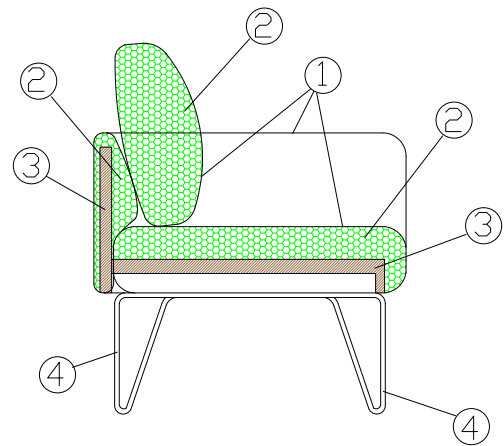

DOUMO

DESIGN SHINOBU & SETSUITO

Doumo is a Japanese expression that invites you to sit – our “yes, please” in response to the question “may I sit down?” The Doumo collection is as courteous and kind as its name. Slight roundness and convexities break the pattern of straight lines that characterize it, filling the flat surfaces with softness, without disturbing the purity of the lines. Doumo is a collection of sofas and armchairs that, thanks to freely interpretable color schemes, fit easily in tune with workspaces or spartan and essential domestic areas.

- 1 - dacron® fiber 100 gr;
- 2 - high resilience polyurethane foam of different densities;
- 3 - structural frame in plywood;
- 4 - shiny lacquered metal legs.

DIMENSIONS:

LEGS:

COLOR LEGS:

<https://adrenalina.it/doumo/>