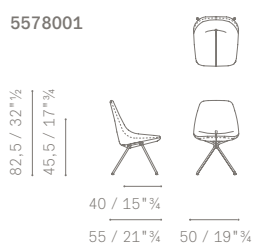

TECHNICAL FEATURES

Structure. In steel mesh. The shell, with a metal rib at the bottom, is screwed directly to the legs.

Padding. Moulded polyurethane foam.

Legs. In bent welded iron-tubing, with a textured wrinkled black finish. Black protective plastic caps.

Upholstery. Pelle Frau® leather:
- ColorSphere® (SC)
- Nest
- Soul

Removability. Not possible.

Aesthetic details. The upholstery has a central seam that starts from the lower part of the backrest, with some soft folds, and continues along the seat. The front is characterised by a hand-sewn seam.

5578001