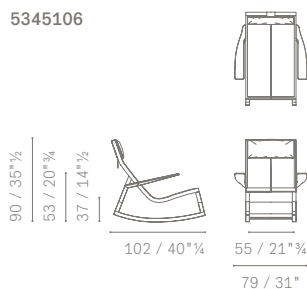

TECHNICAL FEATURES

Shell and armrests. Made of moulded rigid polyurethane foam reinforced with a metal insert.

Padding. Moulded polyurethane foam padded seat. Polyurethane foam and polyester wadding for the headrest cushion.

Base. Steam-bent solid oak wood in a walnut stain. Protective plastic glides for the part which touches the floor.

Headrest cushion. The height can be adjusted by using a special belt with positioning holes placed on the back of the chair.

Upholstery. Pelle Frau® leather:
- ColorSphere® (SC)   - Soul
- Heritage   - Century
- Nest

Removability. Not possible.

Aesthetic details. A special unifying longitudinal stitching decorates the upholstered surface of the shell.

5345106