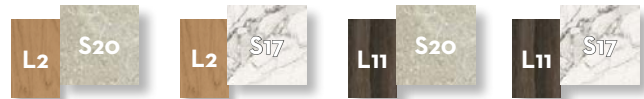

SWING CHAIR / CODE: CLEALT

Width	Depth	Height	H. cushion
100	80	48	5

SWING SOFA / CODE: CLEALT2

Width	Depth	Height	H. cushion
170	80	48	5

COFFEE TABLE D100 top wood / CODE: CLETC1-L

Width	Depth	Height
100	100	30

COFFEE TABLE D75 top wood / CODE: CLETC2-L

Width	Depth	Height
75	75	40

COFFEE TABLE D50 top wood / CODE: CLETC3-L

Width	Depth	Height
50	50	50

SIDE TABLE / CODE: CLETC4

Width	Depth	Height
35	35	32

COFFEE TABLE D100 / CODE: CLETC1

Width	Depth	Height
100	100	30

COFFEE TABLE D75 / CODE: CLETC2

Width	Depth	Height
75	75	40

COFFEE TABLE D50 / CODE: CLETC3

Width	Depth	Height
50	50	50

COFFEE TABLE 60X100 / CODE: CLETC5

Width	Depth	Height
60	100	20