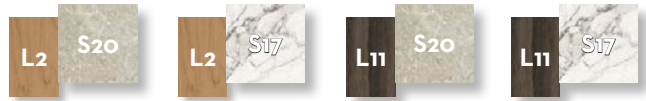

Width	Depth	Height
100	100	30

COFFEE TABLE D75 / CODE: CLETC2

Width	Depth	Height
75	75	40

COFFEE TABLE D50 / CODE: CLETC3

Width	Depth	Height
50	50	50

COFFEE TABLE 60X100 / CODE: CLETC5

Width	Depth	Height
60	100	20

COFFEE TABLE 100X100/ CODE: CLETC6

Width	Depth	Height
100	100	20

DINING TABLE 150X150 / CODE: CLETP150

Width	Depth	Height
150	150	75

DINING TABLE 220X100 / CODE: CLETP220

Width	Depth	Height
220	100	75

DINING TABLE 300X110 / CODE: CLETP220

Width	Depth	Height
300	110	75

PADDED TUB CHAIR / CODE: CLEPPZ

Width	Depth	Height	H.seat
60	55	76	45

SUNBED / CODE: CLELET

Width	Depth	Height	H.cushion
210	90	33	13