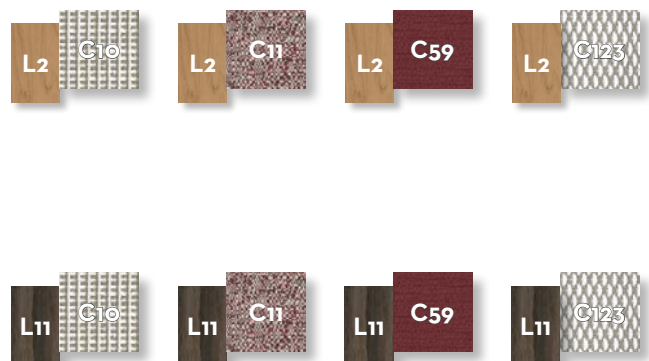

archi white-brown

mambo red

plain bordeaux

plain beige

white-beige

mélange snowy

plain white

velvet antique green

SOFA LOVE SEAT / CODE: CLELOV

Width	Depth	Height	H. seat	H. cushion
160	80	75	35	5

LOUNGE ARMCHAIR / CODE: CLEPL

Width	Depth	Height	H. seat	H. cushion
90	80	73	35	5

ROCKING CHAIR / CODE: CLEPD

Width	Depth	Height	H. seat	H. cushion
90	80	73	35	5

SWING CHAIR / CODE: CLEALT

Width	Depth	Height	H. cushion
100	80	48	5

SWING SOFA / CODE: CLEALT2

Width	Depth	Height	H. cushion
170	80	48	5

COFFEE TABLE D100 top wood / CODE: CLETC1-L

Width	Depth	Height
100	100	30

COFFEE TABLE D75 top wood / CODE: CLETC2-L

Width	Depth	Height
75	75	40

COFFEE TABLE D50 top wood / CODE: CLETC3-L

Width	Depth	Height
50	50	50

SIDE TABLE / CODE: CLETC4

Width	Depth	Height
35	35	32

COFFEE TABLE D100 / CODE: CLETC1