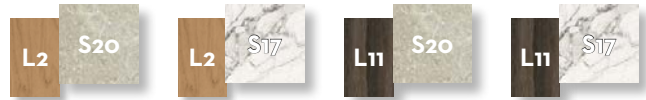

COFFEE TABLE D75 top wood / CODE: CLETC2-L

Width	Depth	Height
75	75	40

COFFEE TABLE D50 top wood / CODE: CLETC3-L

Width	Depth	Height
50	50	50

SIDE TABLE / CODE: CLETC4

Width	Depth	Height
35	35	32

COFFEE TABLE D100 / CODE: CLETC1

Width	Depth	Height
100	100	30

COFFEE TABLE D75 / CODE: CLETC2

Width	Depth	Height
75	75	40

COFFEE TABLE D50 / CODE: CLETC3

Width	Depth	Height
50	50	50

COFFEE TABLE 60X100 / CODE: CLETC5

Width	Depth	Height
60	100	20

COFFEE TABLE 100X100/ CODE: CLETC6

Width	Depth	Height
100	100	20

DINING TABLE 150X150 / CODE: CLETP150

Width	Depth	Height
150	150	75

DINING TABLE 220X100 / CODE: CLETP220

Width	Depth	Height
220	100	75

DINING TABLE 300X110 / CODE: CLETP220