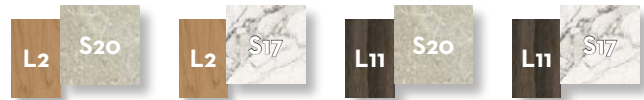

SWING CHAIR / CODE: CLEALT

Width	Depth	Height	H. cushion
100	80	48	5

SWING SOFA / CODE: CLEALT2

Width	Depth	Height	H. cushion
170	80	48	5

COFFEE TABLE D100 top wood / CODE: CLETC1-L

Width	Depth	Height
100	100	30

COFFEE TABLE D75 top wood / CODE: CLETC2-L

Width	Depth	Height
75	75	40

COFFEE TABLE D50 top wood / CODE: CLETC3-L

Width	Depth	Height
50	50	50

SIDE TABLE / CODE: CLETC4

Width	Depth	Height
35	35	32

COFFEE TABLE D100 / CODE: CLETC1

Width	Depth	Height
100	100	30

COFFEE TABLE D75 / CODE: CLETC2

Width	Depth	Height
75	75	40

COFFEE TABLE D50 / CODE: CLETC3

Width	Depth	Height
50	50	50

COFFEE TABLE 60X100 / CODE: CLETC5

Width	Depth	Height
60	100	20