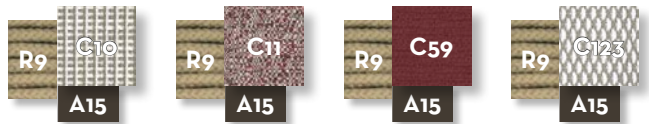

SOFA LOVE SEAT / CODE: CLELOV

Width	Depth	Height	H. seat	H. cushion
160	80	75	35	5

LOUNGE ARMCHAIR / CODE: CLEPL

Width	Depth	Height	H. seat	H. cushion
90	80	73	35	5

ROCKING CHAIR / CODE: CLEPD

Width	Depth	Height	H. seat	H. cushion
90	80	73	35	5

SWING CHAIR / CODE: CLEALT

Width	Depth	Height	H. cushion
100	80	48	5

SWING SOFA / CODE: CLEALT2

Width	Depth	Height	H. cushion
170	80	48	5

COFFEE TABLE D100 top wood / CODE: CLETC1-L

Width	Depth	Height
100	100	30

COFFEE TABLE D75 top wood / CODE: CLETC2-L

Width	Depth	Height
75	75	40

COFFEE TABLE D50 top wood / CODE: CLETC3-L

Width	Depth	Height
50	50	50

SIDE TABLE / CODE: CLETC4

Width	Depth	Height
35	35	32

COFFEE TABLE D100 / CODE: CLETC1