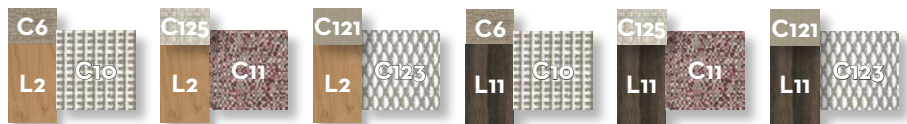

SOFA LOUNGE DX / CODE: CLELONDX

Width	Depth	Height	H. seat	H. cushion
100	200	65	40	20

SOFA LOUNGE SX / CODE: CLELONSX

Width	Depth	Height	H. seat	H. cushion
100	200	65	40	20

SOFA CX / CODE: CLECX

Width	Depth	Height	H. seat	H. cushion
200	100	65	40	20

SOFA LOUNGE XL DX / CODE:

Width	Depth	Height	H. seat	H. cushion
130	165	65	40	20

SOFA LOUNGE XL SX / CODE:

Width	Depth	Height	H. seat	H. cushion
130	165	65	40	20

POLRONA LIVING / CODE:

Width	Depth	Height	H. seat	H. cushion
110	100	65	40	20

SOFA LOVE SEAT / CODE: CLELOV

Width	Depth	Height	H. seat	H. cushion
160	80	75	35	5

LOUNGE ARMCHAIR / CODE: CLEPL

Width	Depth	Height	H. seat	H. cushion
90	80	73	35	5

ROCKING CHAIR / CODE: CLEPD

Width	Depth	Height	H. seat	H. cushion
90	80	73	35	5

SWING CHAIR / CODE: CLEALT

Width	Depth	Height	H. cushion
100	80	48	5

SWING SOFA / CODE: CLEALT2

Width	Depth	Height	H. cushion
170	80	48	5

COFFEE TABLE D100 top wood / CODE: CLETC1-L

Width	Depth	Height
100	100	30