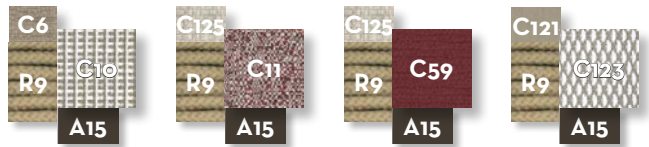

SWING CHAIR / CODE: CLEALT

Width	Depth	Height	H. cushion
100	80	48	5

SWING SOFA / CODE: CLEALT2

Width	Depth	Height	H. cushion
170	80	48	5

COFFEE TABLE D100 top wood / CODE: CLETC1-L

Width	Depth	Height
100	100	30

COFFEE TABLE D75 top wood / CODE: CLETC2-L

Width	Depth	Height
75	75	40

COFFEE TABLE D50 top wood / CODE: CLETC3-L

Width	Depth	Height
50	50	50

SIDE TABLE / CODE: CLETC4

Width	Depth	Height
35	35	32

COFFEE TABLE D100 / CODE: CLETC1

Width	Depth	Height
100	100	30

COFFEE TABLE D75 / CODE: CLETC2

Width	Depth	Height
75	75	40

COFFEE TABLE D50 / CODE: CLETC3

Width	Depth	Height
50	50	50

COFFEE TABLE 60X100 / CODE: CLETC5

Width	Depth	Height
60	100	20