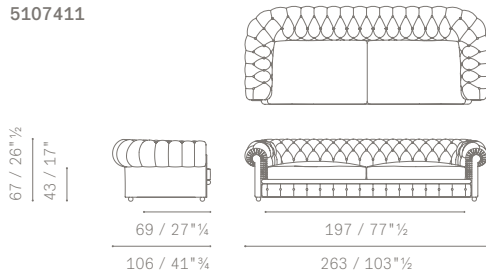

#### Feet.

- Spherical (6 cm):
  - Dark walnut stained beech wood (05)
  - Black lacquered beech wood (11)
- High version feet (12 cm):
  - Dark walnut stained beech wood (05)
  - Black lacquered beech wood (11)
- Wooden feet (13,7 cm) upholstered in leather

5107112

5107312

5107411

5107551

5107512

N.B.: L'altezza è stata rilevata con piedi di 6 cm /  
Please note: The height was measured with a 6 cm feet