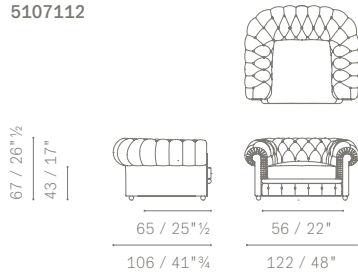

#### Feet.

- Spherical (6 cm):
  - Dark walnut stained beech wood (05)
  - Black lacquered beech wood (11)
- High version feet (12 cm):
  - Dark walnut stained beech wood (05)
  - Black lacquered beech wood (11)
- Wooden feet (13,7 cm) upholstered in leather

5107112

5107312

5107411

5107551

5107512

N.B.: L'altezza è stata rilevata con piedi di 6 cm /  
Please note: The height was measured with a 6 cm feet