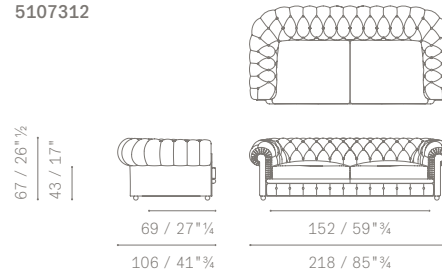

#### Feet.

- Spherical (6 cm):
  - Dark walnut stained beech wood (05)
  - Black lacquered beech wood (11)
- High version feet (12 cm):
  - Dark walnut stained beech wood (05)
  - Black lacquered beech wood (11)
- Wooden feet (13,7 cm) upholstered in leather

5107112

5107312

5107411

5107551

5107512

N.B.: L'altezza è stata rilevata con piedi di 6 cm /  
Please note: The height was measured with a 6 cm feet