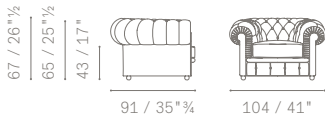

5107111

5107211

5107311

5107311

5107511

N.B.: L'altezza è stata rilevata con piedi di 6 cm /
Please note: The height was measured with a 6 cm feet