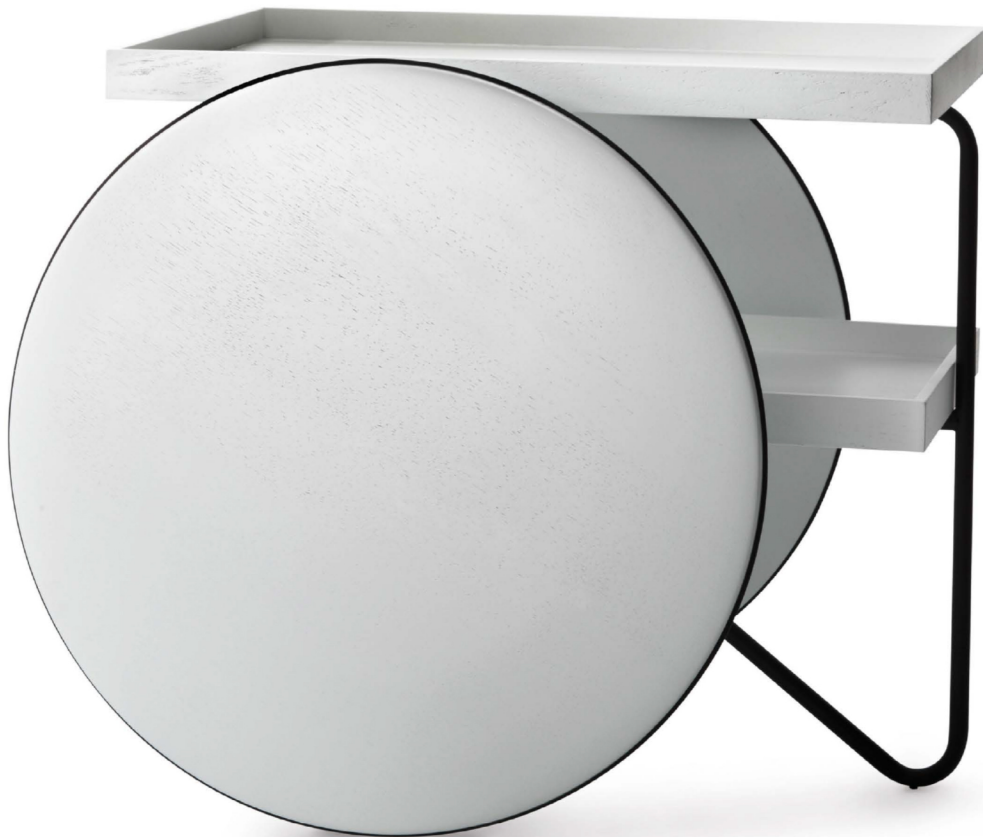

CASAMANIA

4

/
White stained Oak

Black painted metal frame

[>>> back to index](#)