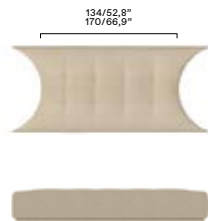

art. DBRC192 / DBRC228  
elemento centrale/central element

L/W 192/228 H 72 P/D 110  
W 75,6"/89,8" H 28,3" D 43,3"  
H seduta - seat 41 cm/ 16,1"

art. DBRPC192 / DBRC228  
panca centrale/central bench

L/W 192/228 H 72 P/D 110  
W 75,6"/89,8" H 28,3" D 43,3"  
H seduta - seat 41 cm/ 16,1"