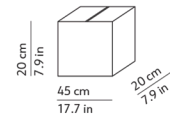

CODES AND DIMENSIONS / CODICI E DIMENSIONI

K502419A
K502419F

PACKAGING / IMBALLO

Diffuser
Volume: 0.088 m³ / 3.090 ft³
Gross weight: 2.60 kg / 5.73 lbs

Structure
Volume: 0.018 m³ / 0.636 ft³
Gross weight: 2.00 kg / 4.41 lbs