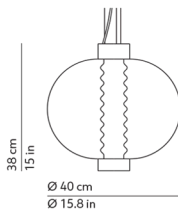

kdl'n

BOLHA

Suspension Lamp - Lampada a Sospensione
Design - V. Sommella & A. Luci / 2021

Technical sheet
Scheda tecnica

EN Suspension lamp. External glass made of transparent borosilicate. Internal diffuser made of mouth blown glass available in two finishes: amber and smokey brown. Metallic coated structure.

CODES AND DIMENSIONS / CODICI E DIMENSIONI

K502419A
K502419F

PACKAGING / IMBALLO

Diffuser
Volume: 0.088 m³ / 3.090 ft³
Gross weight: 2.60 kg / 5.73 lbs

Structure
Volume: 0.018 m³ / 0.636 ft³
Gross weight: 2.00 kg / 4.41 lbs

 Dimmable / Dimmerabile
Phase cut

 Suspension lamp
Lampada a sospensione

 Canopy - diam.3.7in H5.9in- brown
fixed to the ceiling with not provided screws (2-4)
Rosone - diam.9.5cm H15cm - marrone
fissato a soffitto con tasselli (2-4) non forniti