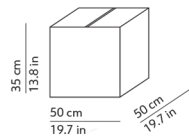

CODES AND DIMENSIONS / CODICI E DIMENSIONI

K502419A
K502419F

PACKAGING / IMBALLO

Diffuser
Volume: 0.088 m³ / 3.090 ft³
Gross weight: 2.60 kg / 5.73 lbs

Structure
Volume: 0.018 m³ / 0.636 ft³
Gross weight: 2.00 kg / 4.41 lbs