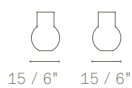

#### Vase size.

- Small
- Medium
- Large

**Material.** High quality blown glass.

**Colour.** Night blue. This is a never-before-seen colour created exclusively for Poltrona Frau.

**Aesthetic details.** The Poltrona Frau brand and the designer signature are carved on the base of the vase.

5515060

5515061

5515062

20 / 7<sup>3/4</sup>"

31 / 12<sup>1/4</sup>"

39 / 15<sup>1/4</sup>"