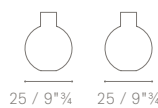

#### Vase size.

- Small
- Medium
- Large

**Material.** High quality blown glass.

**Colour.** Night blue. This is a never-before-seen colour created exclusively for Poltrona Frau.

**Aesthetic details.** The Poltrona Frau brand and the designer signature are carved on the base of the vase.

5515060

5515061

5515062

20 / 7<sup>3/4</sup>"

31 / 12<sup>1/4</sup>"

39 / 15<sup>1/4</sup>"