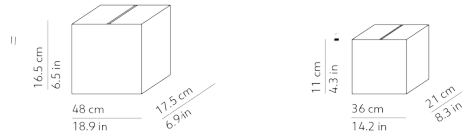

CODES AND DIMENSIONS / CODICI E DIMENSIONI

AZOU 3

K3454103MB
K3454103MN
K3454103MO

PACKAGING / IMBALLO

Diffusers
Volume: 0.007 m³ / 0.250 ft³
Gross weight (marble): 1.72 kg / 3.78 lbs
Gross weight (onyx): 1.49 kg / 3.28 lbs

Structure
Volume: 0.008 m³ / 0.294 ft³
Gross weight: 1.95 kg / 4.29 lbs

AZOU 5

K3454105MB
K3454105MN
K3454105MO

Diffusers
Volume: 0.014 m³ / 0.489 ft³
Gross weight (marble): 2.88 kg / 6.34 lbs
Gross weight (onyx): 2.44 kg / 5.37 lbs

Structure
Volume: 0.008 m³ / 0.294 ft³
Gross weight: 2.41 kg / 5.30 lbs

AZOU 7

K3454107MB
K3454107MN
K3454107MO

Diffusers
Volume: 0.014 m³ / 0.489 ft³
Gross weight (marble): 3.83 kg / 8.43 lbs
Gross weight (onyx): 3.22 kg / 7.08 lbs

Structure
Volume: 0.008 m³ / 0.294 ft³
Gross weight: 2.90 kg / 6.38 lbs

CODES AND DIMENSIONS / CODICI E DIMENSIONI

DIFFUSER / DIFFUSORE

 White marble / Marmo bianco

 Black marble / Marmo nero

 Green onyx / Onice verde