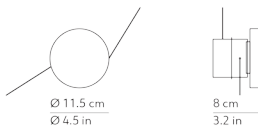

CODES AND DIMENSIONS / CODICI E DIMENSIONI

AZOU 3

K3454103MB
K3454103MN
K3454103MO

PACKAGING / IMBALLO

Diffusers
Volume: 0.007 m³ / 0.250 ft³
Gross weight (marble): 1.72 kg / 3.78 lbs
Gross weight (onyx): 1.49 kg / 3.28 lbs

Structure
Volume: 0.008 m³ / 0.294 ft³
Gross weight: 1.95 kg / 4.29 lbs

AZOU 5

K3454105MB
K3454105MN
K3454105MO

Diffusers
Volume: 0.014 m³ / 0.489 ft³
Gross weight (marble): 2.88 kg / 6.34 lbs
Gross weight (onyx): 2.44 kg / 5.37 lbs

Structure
Volume: 0.008 m³ / 0.294 ft³
Gross weight: 2.41 kg / 5.30 lbs

AZOU 7

K3454107MB
K3454107MN
K3454107MO

Diffusers
Volume: 0.014 m³ / 0.489 ft³
Gross weight (marble): 3.83 kg / 8.43 lbs
Gross weight (onyx): 3.22 kg / 7.08 lbs

Structure
Volume: 0.008 m³ / 0.294 ft³
Gross weight: 2.90 kg / 6.38 lbs

CODES AND DIMENSIONS / CODICI E DIMENSIONI

DIFFUSER / DIFFUSORE

 White marble / Marmo bianco

 Black marble / Marmo nero

 Green onyx / Onice verde