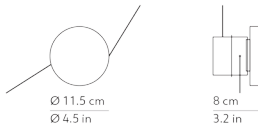

CODES AND DIMENSIONS / CODICI E DIMENSIONI

AZOU 3

K3454103MB
K3454103MN
K3454103MO

PACKAGING / IMBALLO

Diffusers
Volume: 0.007 m³ / 0.250 ft³
Gross weight (marble): 1.72 kg / 3.78 lbs
Gross weight (onyx): 1.49 kg / 3.28 lbs

Structure
Volume: 0.008 m³ / 0.294 ft³
Gross weight: 1.95 kg / 4.29 lbs

AZOU 5

K3454105MB
K3454105MN
K3454105MO

Diffusers
Volume: 0.014 m³ / 0.489 ft³
Gross weight (marble): 2.88 kg / 6.34 lbs
Gross weight (onyx): 2.44 kg / 5.37 lbs

Structure
Volume: 0.008 m³ / 0.294 ft³
Gross weight: 2.41 kg / 5.30 lbs

AZOU 7

K3454107MB
K3454107MN
K3454107MO

Diffusers
Volume: 0.014 m³ / 0.489 ft³
Gross weight (marble): 3.83 kg / 8.43 lbs
Gross weight (onyx): 3.22 kg / 7.08 lbs

Structure
Volume: 0.008 m³ / 0.294 ft³
Gross weight: 2.90 kg / 6.38 lbs

CODES AND DIMENSIONS / CODICI E DIMENSIONI

DIFFUSER / DIFFUSORE

 White marble / Marmo bianco

 Black marble / Marmo nero

 Green onyx / Onice verde