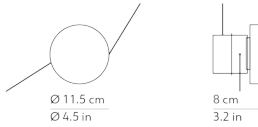

CODES AND DIMENSIONS / CODICI E DIMENSIONI

AZOU 3

K3454103MB
K3454103MN
K3454103MO

PACKAGING / IMBALLO

Diffusers
Volume: 0.007 m³ / 0.250 ft³
Gross weight (marble): 1.72 kg / 3.78 lbs
Gross weight (onyx): 1.49 kg / 3.28 lbs

Structure
Volume: 0.008 m³ / 0.294 ft³
Gross weight: 1.95 kg / 4.29 lbs

AZOU 5

K3454105MB
K3454105MN
K3454105MO

Diffusers
Volume: 0.014 m³ / 0.489 ft³
Gross weight (marble): 2.88 kg / 6.34 lbs
Gross weight (onyx): 2.44 kg / 5.37 lbs

Structure
Volume: 0.008 m³ / 0.294 ft³
Gross weight: 2.90 kg / 6.38 lbs

CODES AND DIMENSIONS / CODICI E DIMENSIONI

DIFFUSER / DIFFUSORE

 White marble / Marmo bianco

 Black marble / Marmo nero

 Green onyx / Onice verde