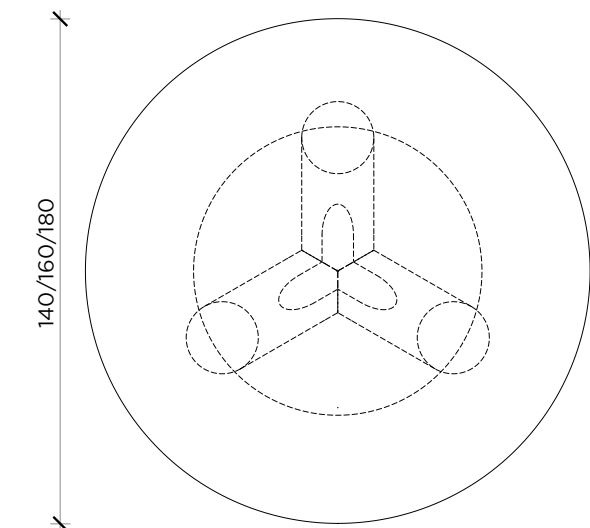

MOGG

ELEFANTE (ROTONDO)

Marcantonio

Table | Tavolo

PIANTA | PLAN

FRONTE | FRONT

LATO | SIDE

**Table with rigid polyurethane base and hollow-core wood top.
Matt or glossy lacquered and textured**