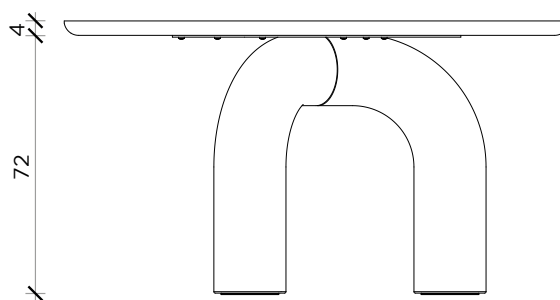

MOGG

ELEFANTE (ROTONDO)

Marcantonio

Table | Tavolo

PIANTA | PLAN

FRONTE | FRONT

LATO | SIDE

**Table with rigid polyurethane base and hollow-core wood top.
Matt or glossy lacquered and textured**