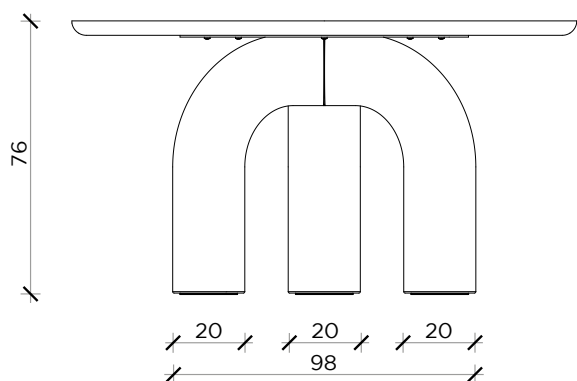

MOGG

ELEFANTE (ROTONDO)

Marcantonio

Table | Tavolo

PIANTA | PLAN

FRONTE | FRONT

LATO | SIDE

**Table with rigid polyurethane base and hollow-core wood top.
Matt or glossy lacquered and textured**