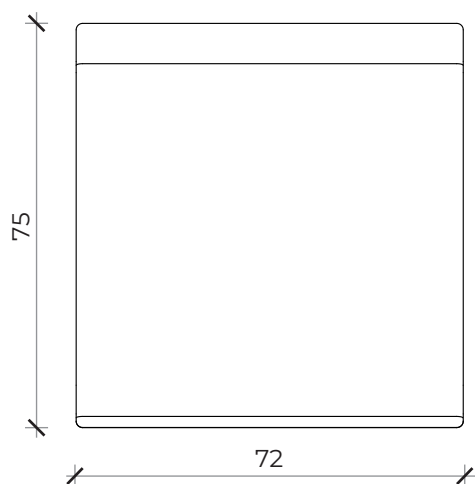

MOGG

TALK

Alessandro di Prisco

Armchair | Poltrona

PIANTA | PLAN

FRONTE | FRONT

LATO | SIDE

Padded lounge armchair with not-removable cover