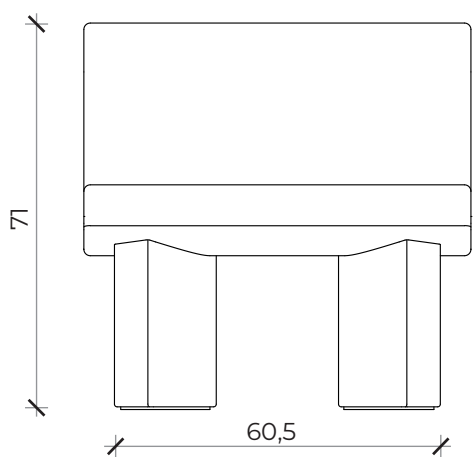

MOGG

TALK

Alessandro di Prisco

Armchair | Poltrona

PIANTA | PLAN

FRONTE | FRONT

LATO | SIDE

Padded lounge armchair with not-removable cover