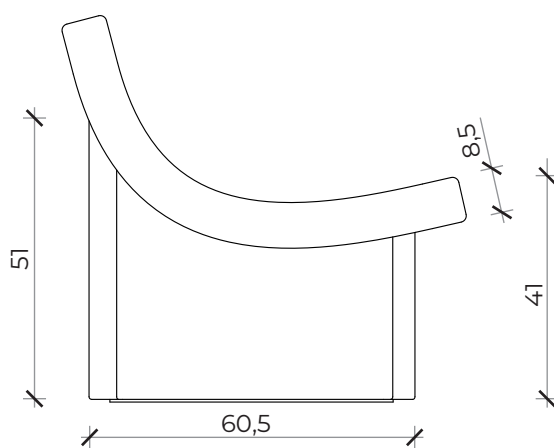

MOGG

TALK

Alessandro di Prisco

Armchair | Poltrona

PIANTA | PLAN

FRONTE | FRONT

LATO | SIDE

Padded lounge armchair with not-removable cover