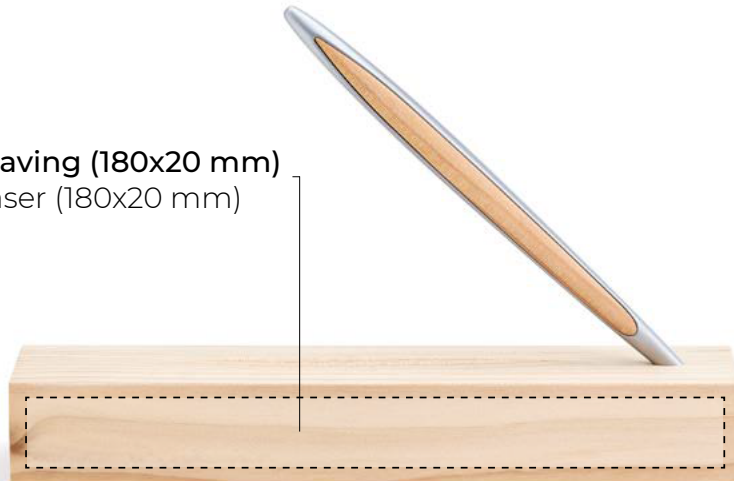

pininfarina
Segno

WRITING & ACCESSORIES

Technical sheet
Scheda tecnica

CAMBIANO

Laser engraving (180x20 mm)
Incisione laser (180x20 mm)

Customization process

Processo di personalizzazione

Choose from among the following fonts to customize your pen
(write to Customer Service to indicate your choice).