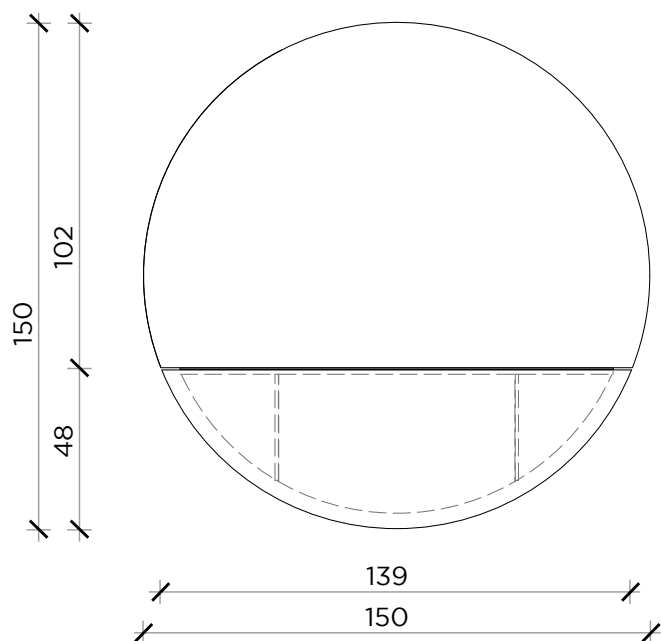

### Mirror | Specchio

PIANTA | PLAN

FRONTE | FRONT

LATO | SIDE

Mirror with folding top

Specchio con piano ribaltabile

Made in Italy  
Fatto in Italia

**designitaly**  
uniqueness matters  
www.designitaly.com