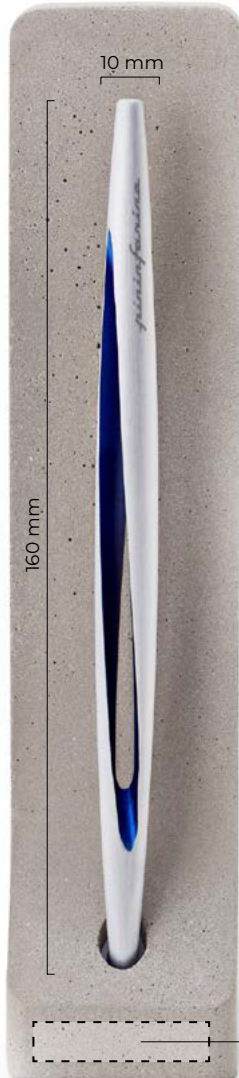

AERO

Body material
Materiale corpo

Aerospace Aluminium body
Alluminio Aerospaziale

Tip
Puntale

Ethergraf® metal alloy
Lega di metalli Ethergraf®

Stylus dimensions
Dimensioni stelo

Length 160mm
Diameter 10mm

Lunghezza 160mm
Diametro 10mm

Body weight
Peso corpo

17 gr
17 gr

Laser engraving (30x13 mm)
Incisione laser (30x13 mm)

Laser engraving (25x20 mm)
Incisione laser (25x20 mm)

Laser engraving (60x7 mm)
Incisione laser (60x7 mm)

Customization process

Processo di personalizzazione

Choose from among the following fonts to customize your pen
(write to Customer Service to indicate your choice).

Personalizza la tua penna scegliendo tra i seguenti font
(indica la tua scelta al Customer Service).

Allura *ABCDEFGHIJKLMNOPQRSTUVWXYZ*
abcdefghijklmnopqrstuvwxyz
0123456789

England *ABCDEFGHIJKLMNOPQRSTUVWXYZ*
abcdefghijklmnopqrstuvwxyz
0123456789

Garamond **ABCDEFGHIJKLMNOPQRSTUVWXYZ**
abcdefghijklmnopqrstuvwxyz
0123456789