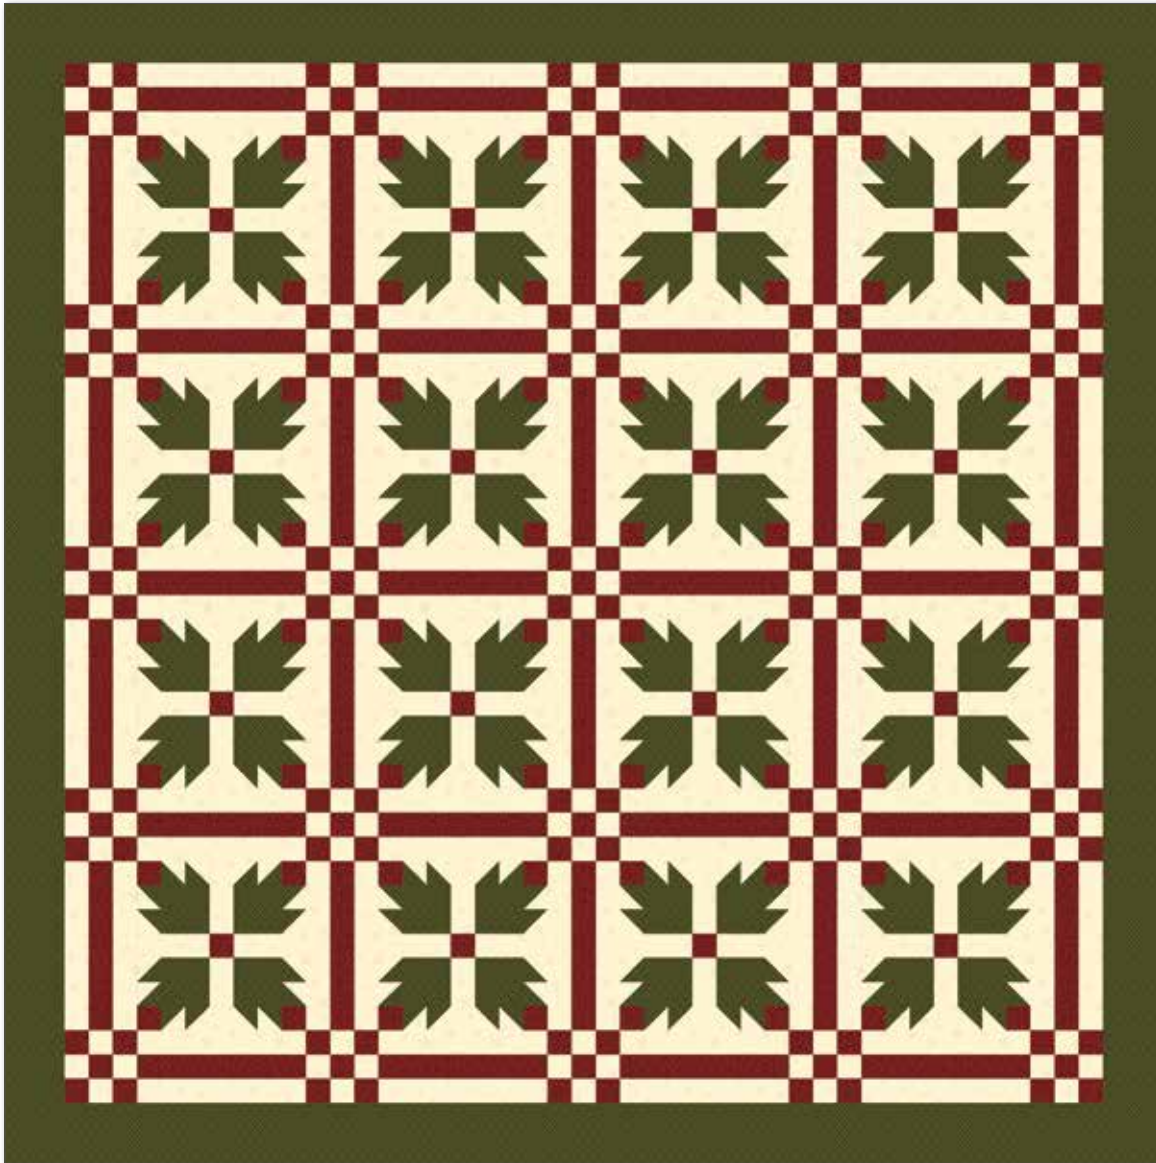

Christmas Bear Paw Quilt by Stacy West

Quilt Size 48" x 48"

Fabric Requirements

- 3/4 Yard C10904 Brick Vines
- 1 1/3 Yards C10905 Green Plaid
- 1 1/2 Yards C10909 Cream Snowflakes
- 1/2 Yard Binding

Pre-order the
P152-Christmas Bear Paw
Quilt Pattern

Christmas Checkerboard Quilt by Stacy West

Fabric Requirements

- 1 1/2 Yards C10905 Red Plaid
- 2 Yards C10906 Green Shirting
- 1 Yard C10909 Green Snowflakes
- 1/2 Yard Binding

Pre-order the
P152-Christmas Checkerboard
Quilt Pattern