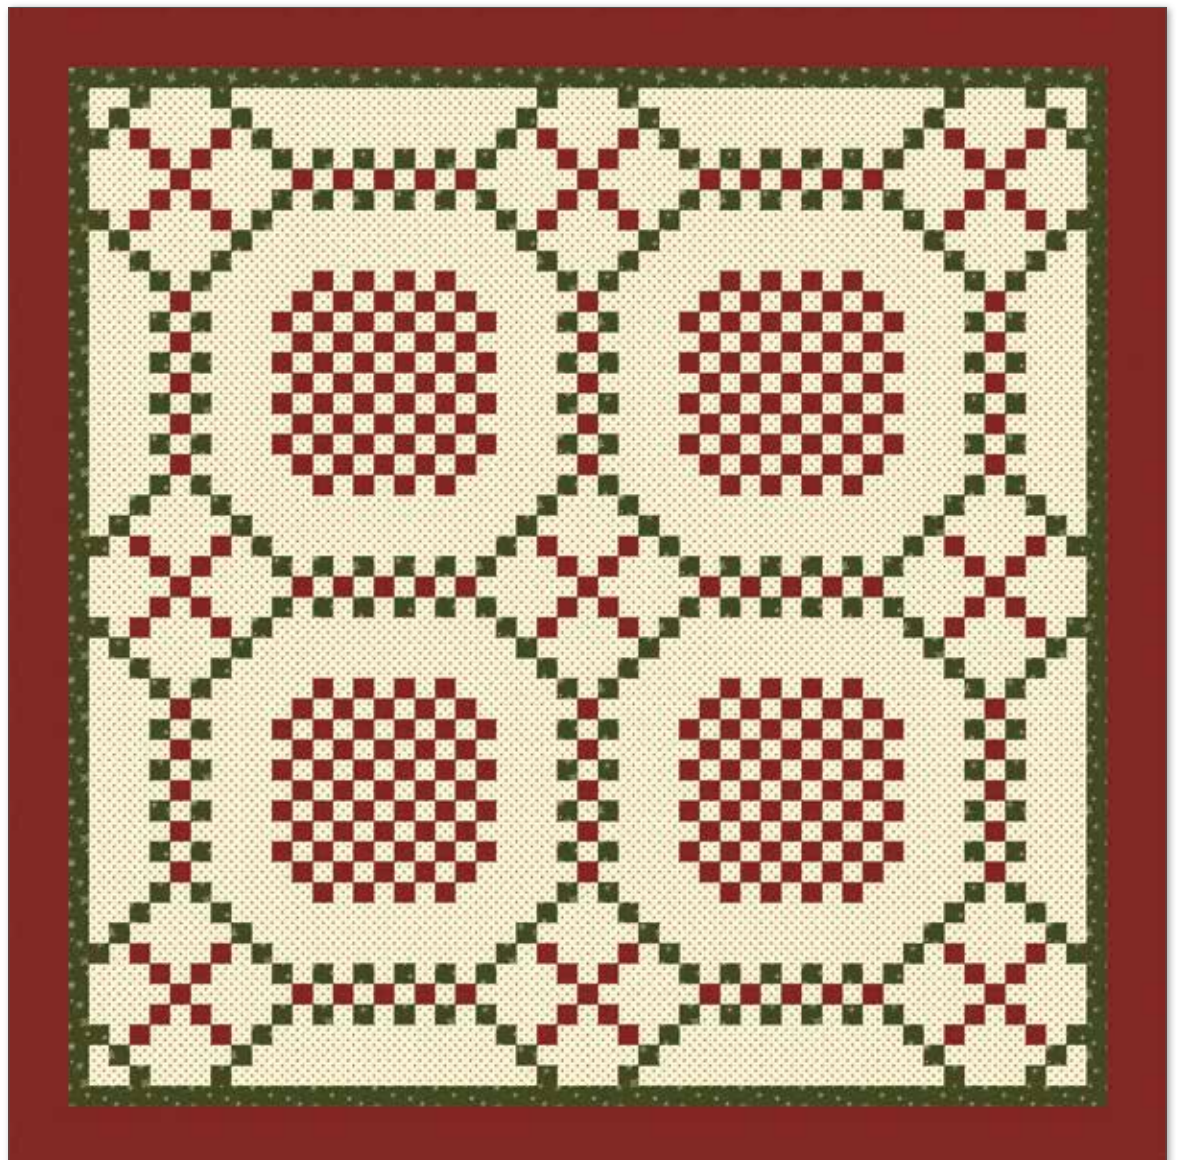

Pre-order the
P152-Christmas Bear Paw
Quilt Pattern

Christmas Checkerboard Quilt by Stacy West

Fabric Requirements

- 1 1/2 Yards C10905 Red Plaid
- 2 Yards C10906 Green Shirting
- 1 Yard C10909 Green Snowflakes
- 1/2 Yard Binding

Pre-order the
P152-Christmas Checkerboard
Quilt Pattern

Quilt Size 57" x 57"

Stars Quilt by Stacy West

Quilt Size 42" x 62"

Fabric Requirements

- 1 1/2 Yards C10904 Brick Vines
- 1 Yard C10905 Green Plaid
- 1/4 Yard C10906 Black Shirting
- 1 Yard C10906 Green Shirting
- 1/4 Yard C10908 Black Checkers
- 1/2 Yard C10909 Cream Snowflakes
- 1/2 Yard Binding