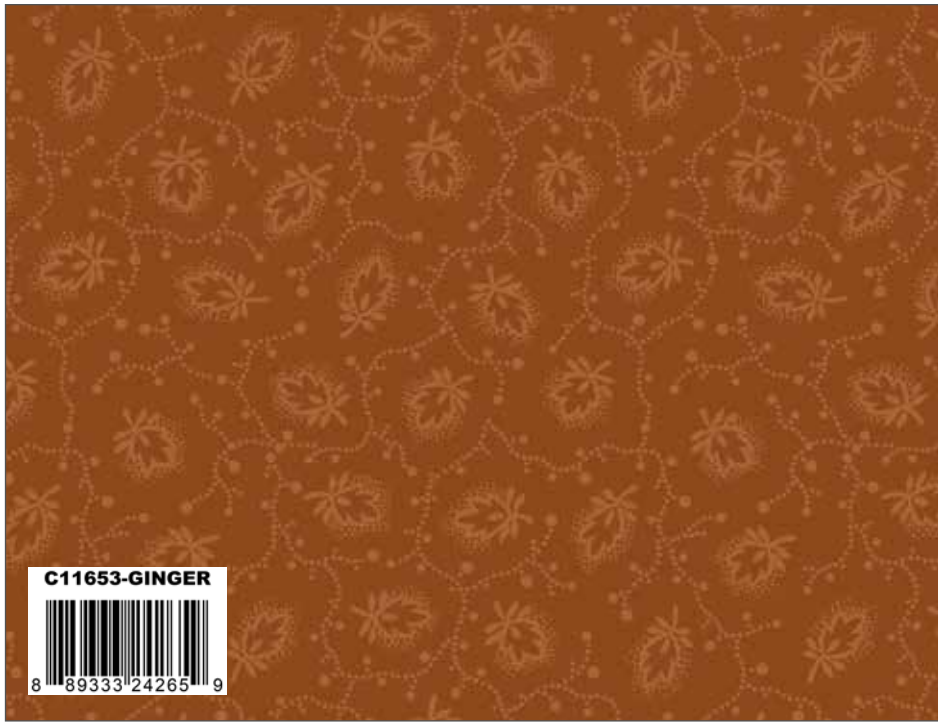

Ginger Buttermilk Homestead Tonal