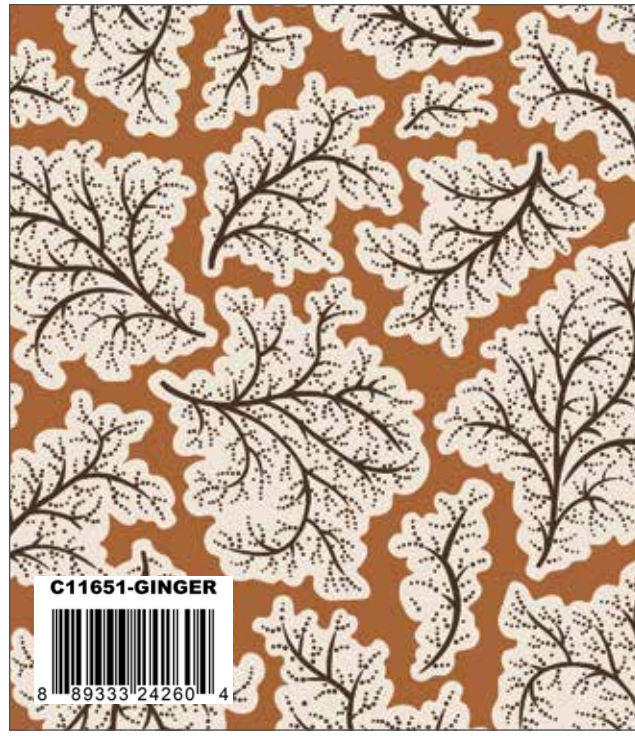

Ginger Buttermilk Homestead Leaves