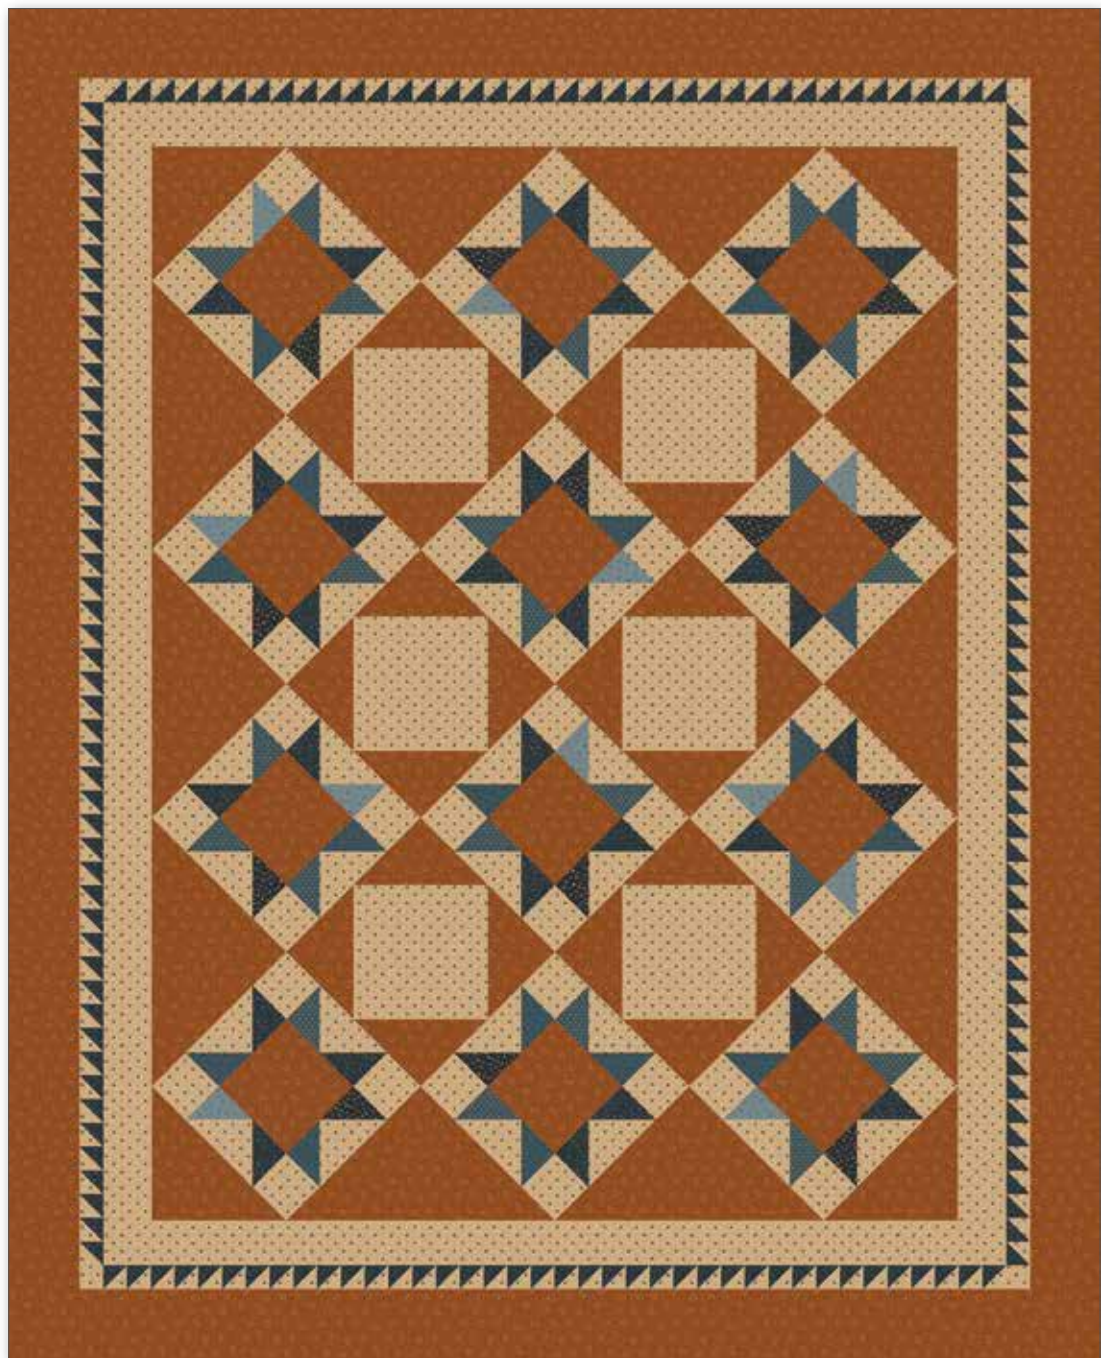

* Approximate fabric requirements are listed to aid in estimating the amount of yardage to order and are subject to change.

X Marks the Spot by Stacy West

Quilt Size 53½" x 53½"

Fabric Requirements

1 10-11650-42 Buttermilk Homestead 10-Inch Stacker
 2 Yards C11653 Ecu Tonal
 1/2 Yard Binding

Pre-order the
 P152 X Marks the Spot
 Quilt Pattern

Starry Meadows by Stacy West

Quilt Size 46" x 57"

Fabric Requirements

1/2 Yard C11652 Midnight Seeds
 2 3/4 Yards C11653 Ginger Tonal (Includes Binding)
 2 Yards C11660 Sand Crackle
 1/4 Yard of Each:
 C11655 Blue Burst
 C11655 Stone Burst
 C11656 Stone Geo
 C11656 Midnight Geo
 C11659 Midnight Fans