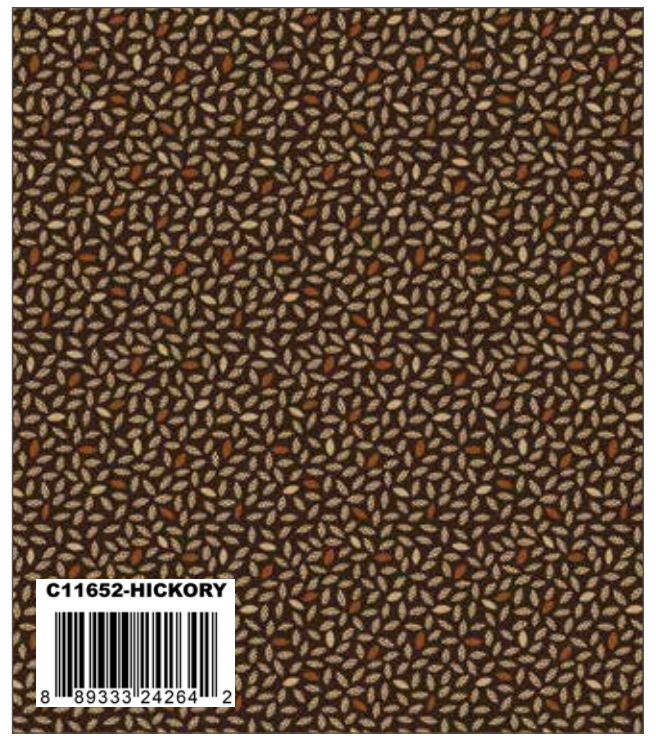

Ginger Buttermilk Homestead Seeds

Midnight Buttermilk Homestead Seeds

Hickory Buttermilk Homestead Seeds

Actual Size is 24" x 43 1/2"

Ginger Buttermilk Homestead Tonal

Sand Buttermilk Homestead Tonal

Ecrú Buttermilk Homestead Tonal