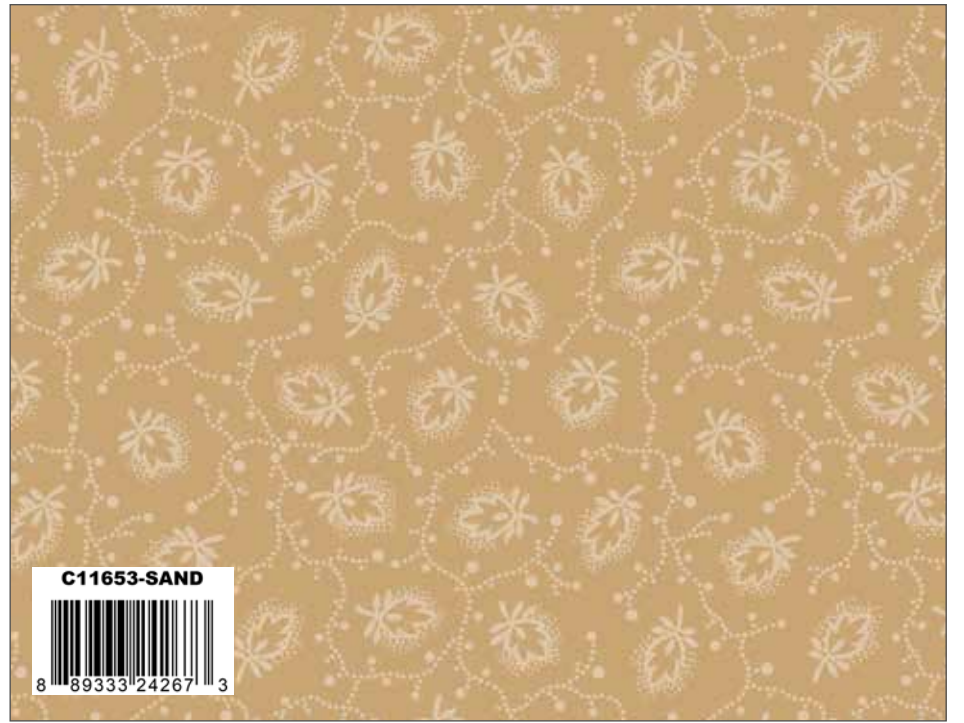

Sand Buttermilk Homestead Tonal