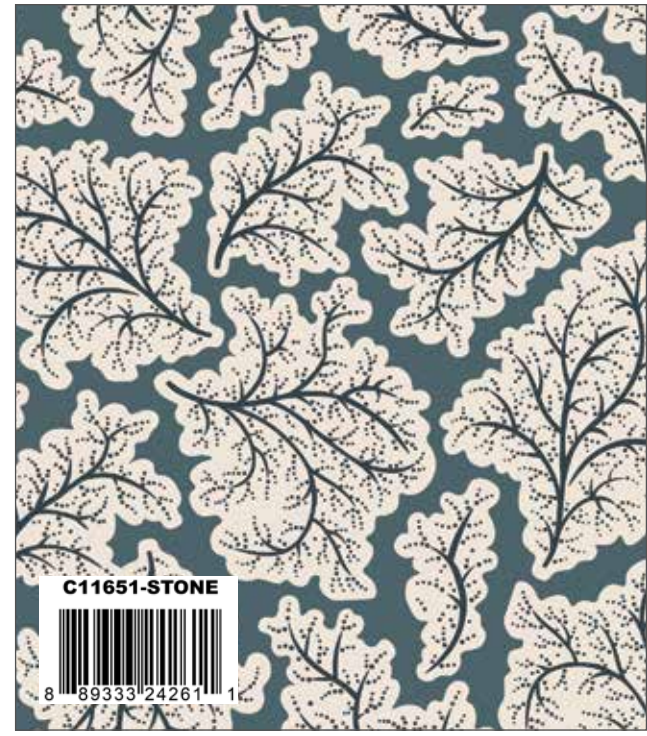

Stone Buttermilk Homestead Leaves