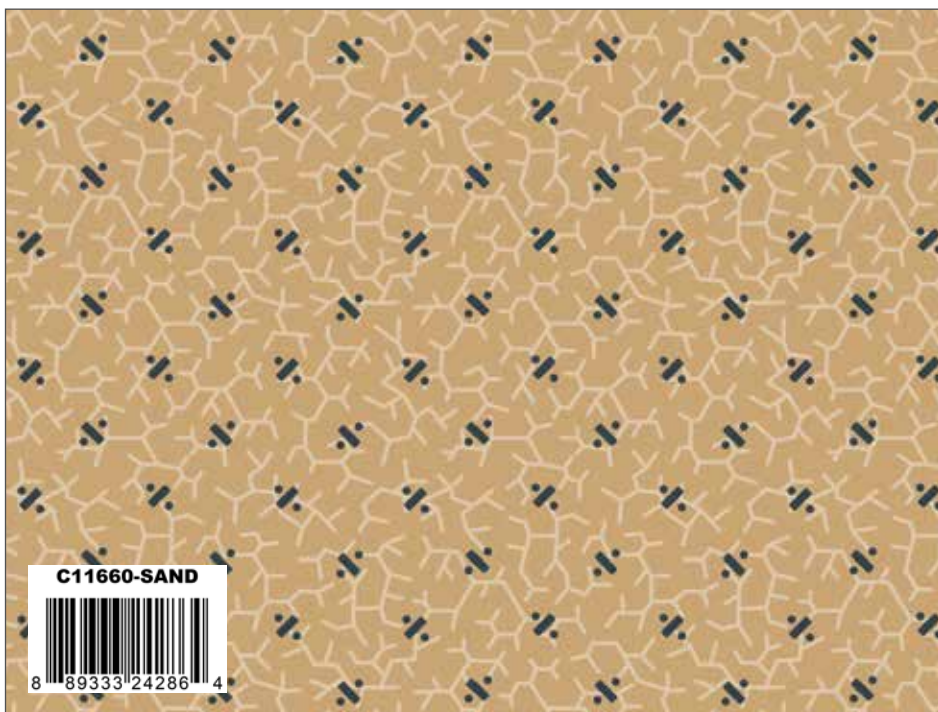

Sand Buttermilk Homestead Crackle