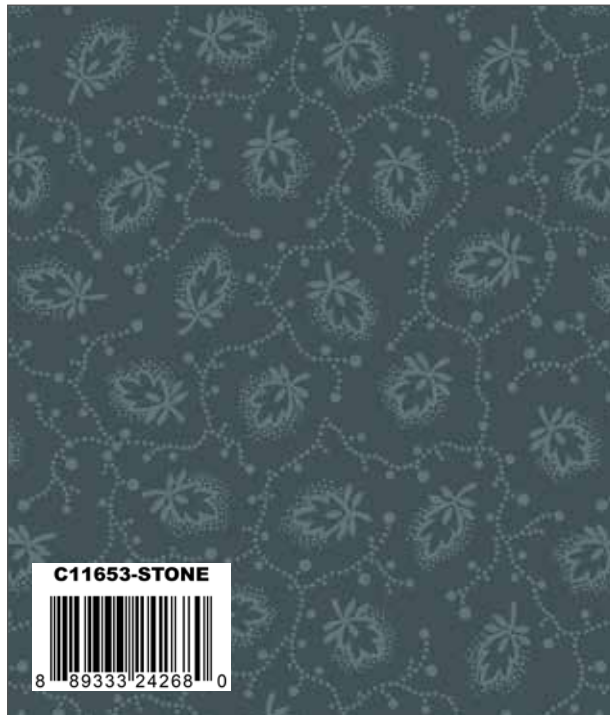

Ginger Buttermilk Homestead Seeds

Midnight Buttermilk Homestead Seeds

Hickory Buttermilk Homestead Seeds

Actual Size is 24" x 43 1/2"

Ginger Buttermilk Homestead Tonal

Sand Buttermilk Homestead Tonal

Ecrú Buttermilk Homestead Tonal