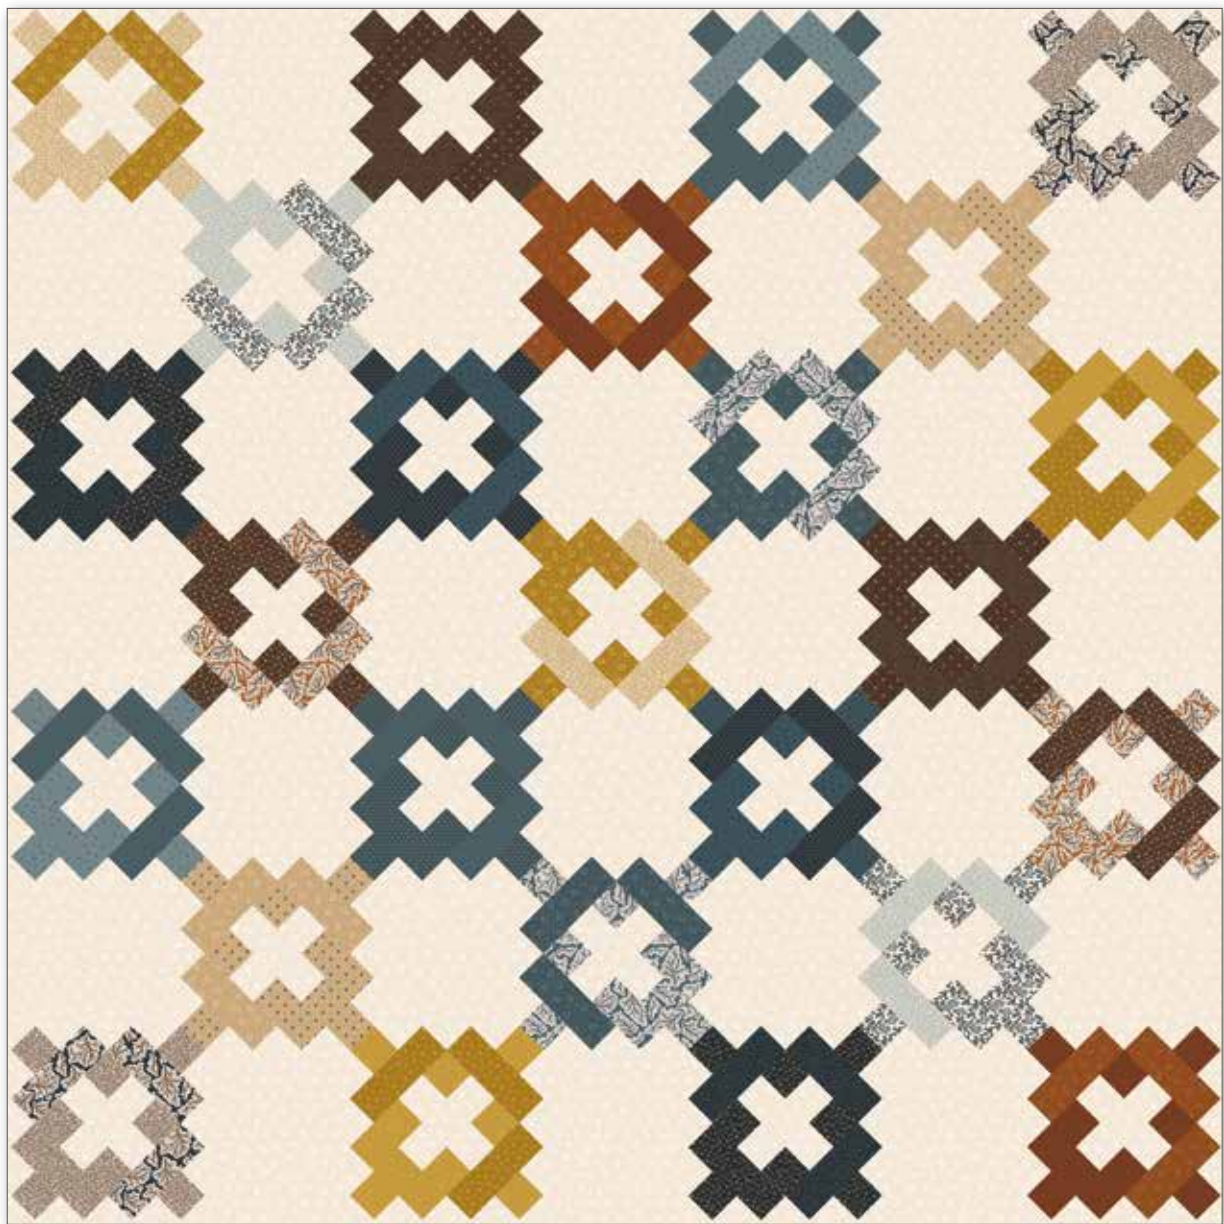

X Marks the Spot by Stacy West

Quilt Size 53½" x 53½"

Fabric Requirements

1 10-11650-42 Buttermilk Homestead 10-Inch Stacker
2 Yards C11653 Ecu Tonal
1/2 Yard Binding

Pre-order the
P152 X Marks the Spot
Quilt Pattern