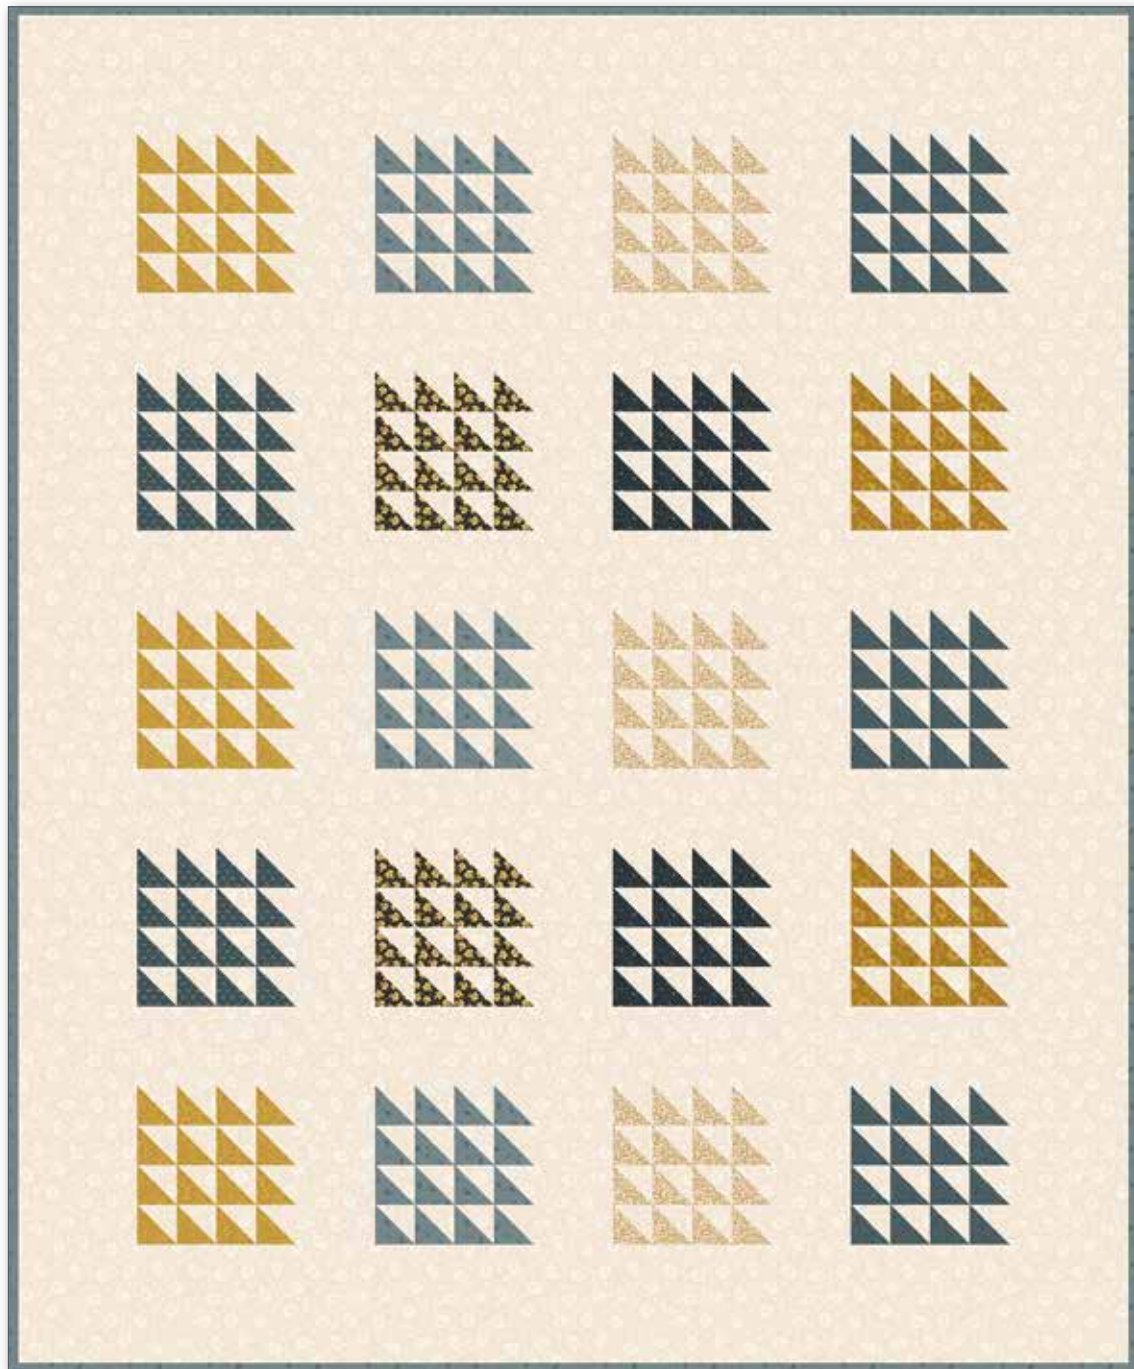

Quilt Size 28" x 28"

Quilt Size 28" x 28"

Quilt Size 28" x 28"

Fabric Requirements

- 1/8 Yard Each of 9 Assorted Blue Prints
- 1/2 Yard C11652 Midnight Seeds
- 1/2 Yard C11653 Ecru Tonal
- (Includes Binding)

Fabric Requirements

- 1/8 Yard Each of 9 Assorted Gold Prints
- 1/2 Yard C11653 Ecru Tonal
- 1/2 Yard C11653 Goldenrod Tonal
- (Includes Binding)

Fabric Requirements

- 1/8 Yard Each of 9 Assorted Tan/Brown Prints
- 1/2 Yard C11653 Ecru Tonal
- 1/2 Yard C11660 Hickory Crackle
- (Includes Binding)

Pre-order the P152 Nine Star Acres Quilt Pattern

Farm Crops by Stacy West

Quilt Size 28½" x 34½"

Fabric Requirements

- 1 1/2 Yards C11653 Ecru Tonal
- 5/8 Yard C11655 Blue Burst (Includes Binding)
- 1/8 Yard of Each:
- C11652 Midnight Seeds
- C11653 Goldenrod Tonal
- C11656 Stone Geo
- C11658 Goldenrod Flora
- 1/4 Yard of Each:
- C11654 Sand Foliage
- C11654 Stone Foliage