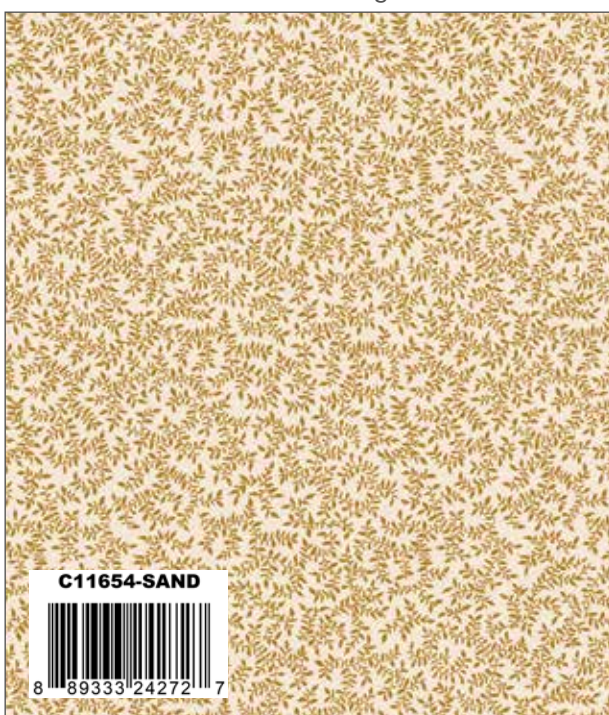

Stone Buttermilk Homestead Tonal

Goldenrod Buttermilk Homestead Tonal

Stone Buttermilk Homestead Foliage

Goldenrod Buttermilk Homestead Foliage

Sand Buttermilk Homestead Foliage

Brown Buttermilk Homestead Foliage

Pre-order the P152 Nine Star Acres Quilt Pattern

Farm Crops by Stacy West

Quilt Size 28½" x 34½"

Fabric Requirements

- 1 1/2 Yards C11653 Ecru Tonal
- 5/8 Yard C11655 Blue Burst (Includes Binding)
- 1/8 Yard of Each:
- C11652 Midnight Seeds
- C11653 Goldenrod Tonal
- C11656 Stone Geo
- C11658 Goldenrod Flora
- 1/4 Yard of Each:
- C11654 Sand Foliage
- C11654 Stone Foliage