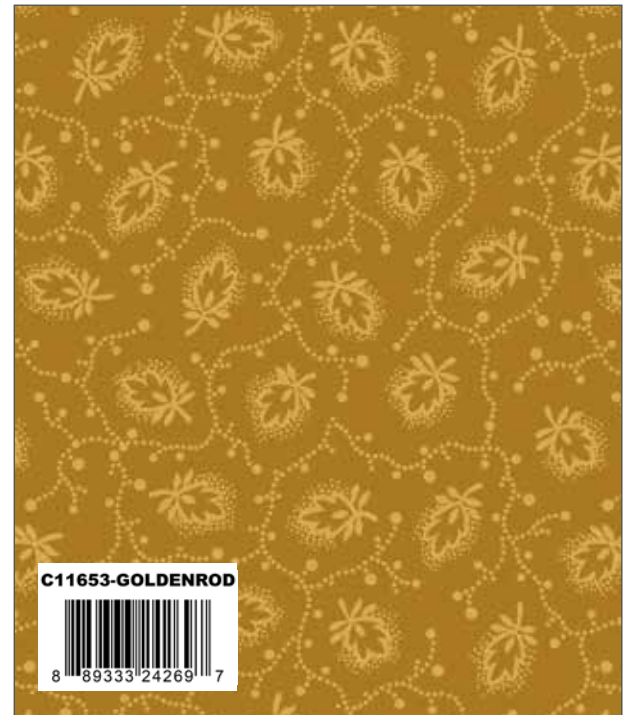

Goldenrod Buttermilk Homestead Tonal