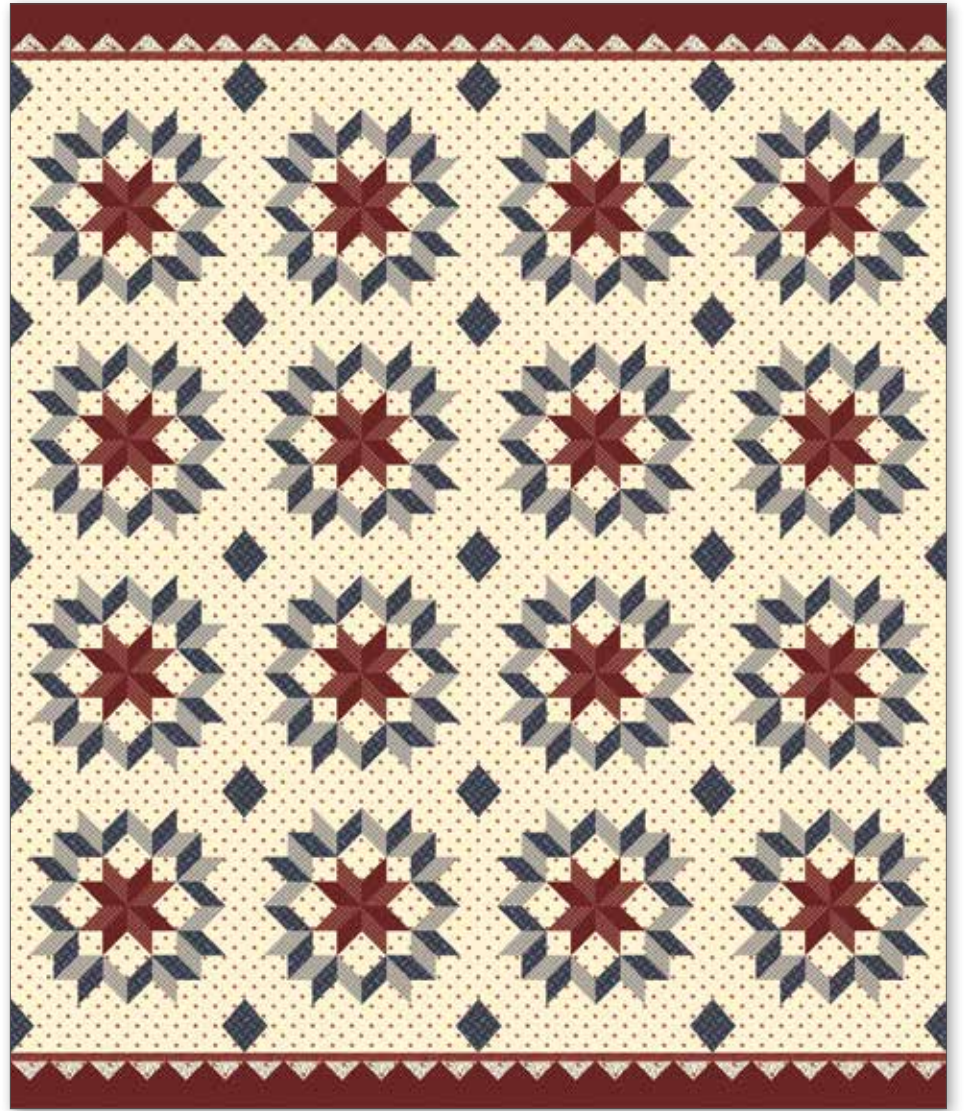

Summer Cheater Panel (Scaled to 13%)
Actual Size is 36" x 43 1/2"

P9189-SUMMER