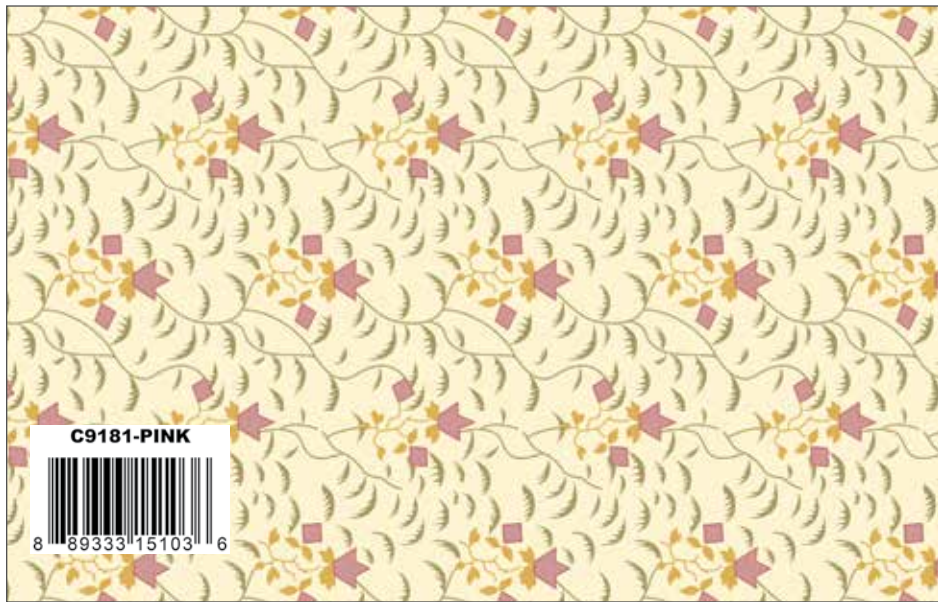

Pink Buttermilk Flowers & Vines