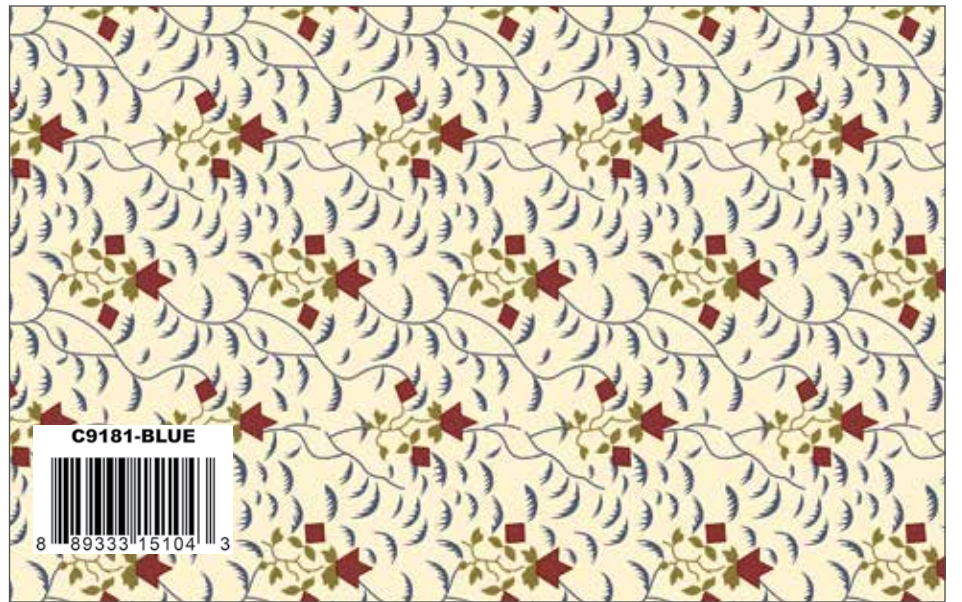

Blue Buttermilk Flowers & Vines