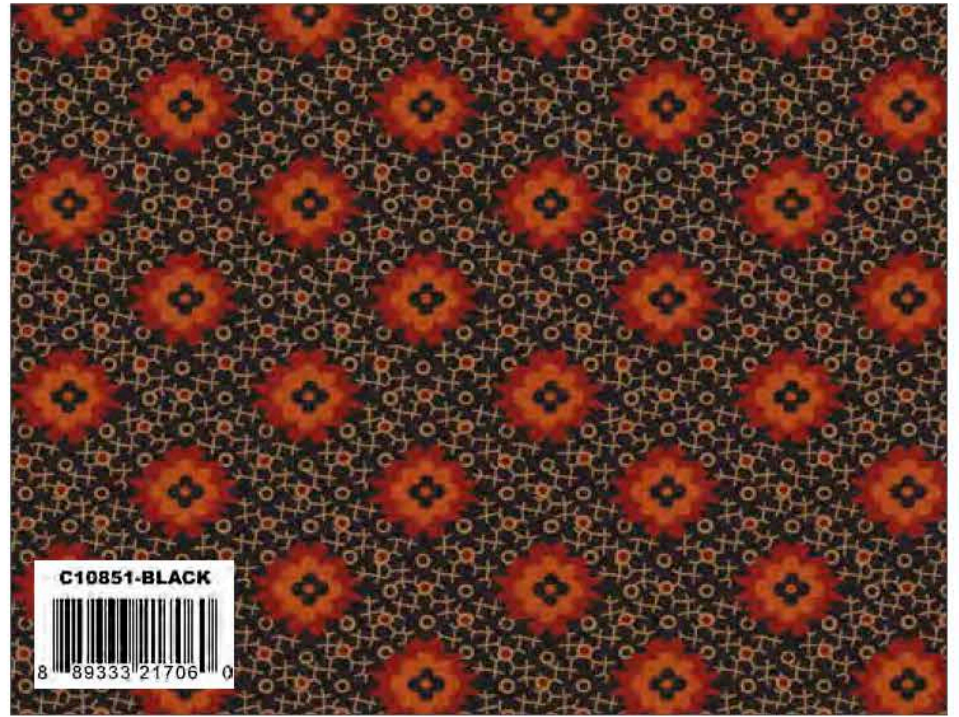

  
**Riley Blake**  
DESIGNS

**B**OUNTIFUL  
**A**UTUMN

BUTTERMILK  
**BASIN**  
DESIGN CO.

AVAILABLE  
MAY 2021  
R-5

Rust Bountiful Flora

Taupe Bountiful Flora

Rust Bountiful Blooms

Black Bountiful Blooms