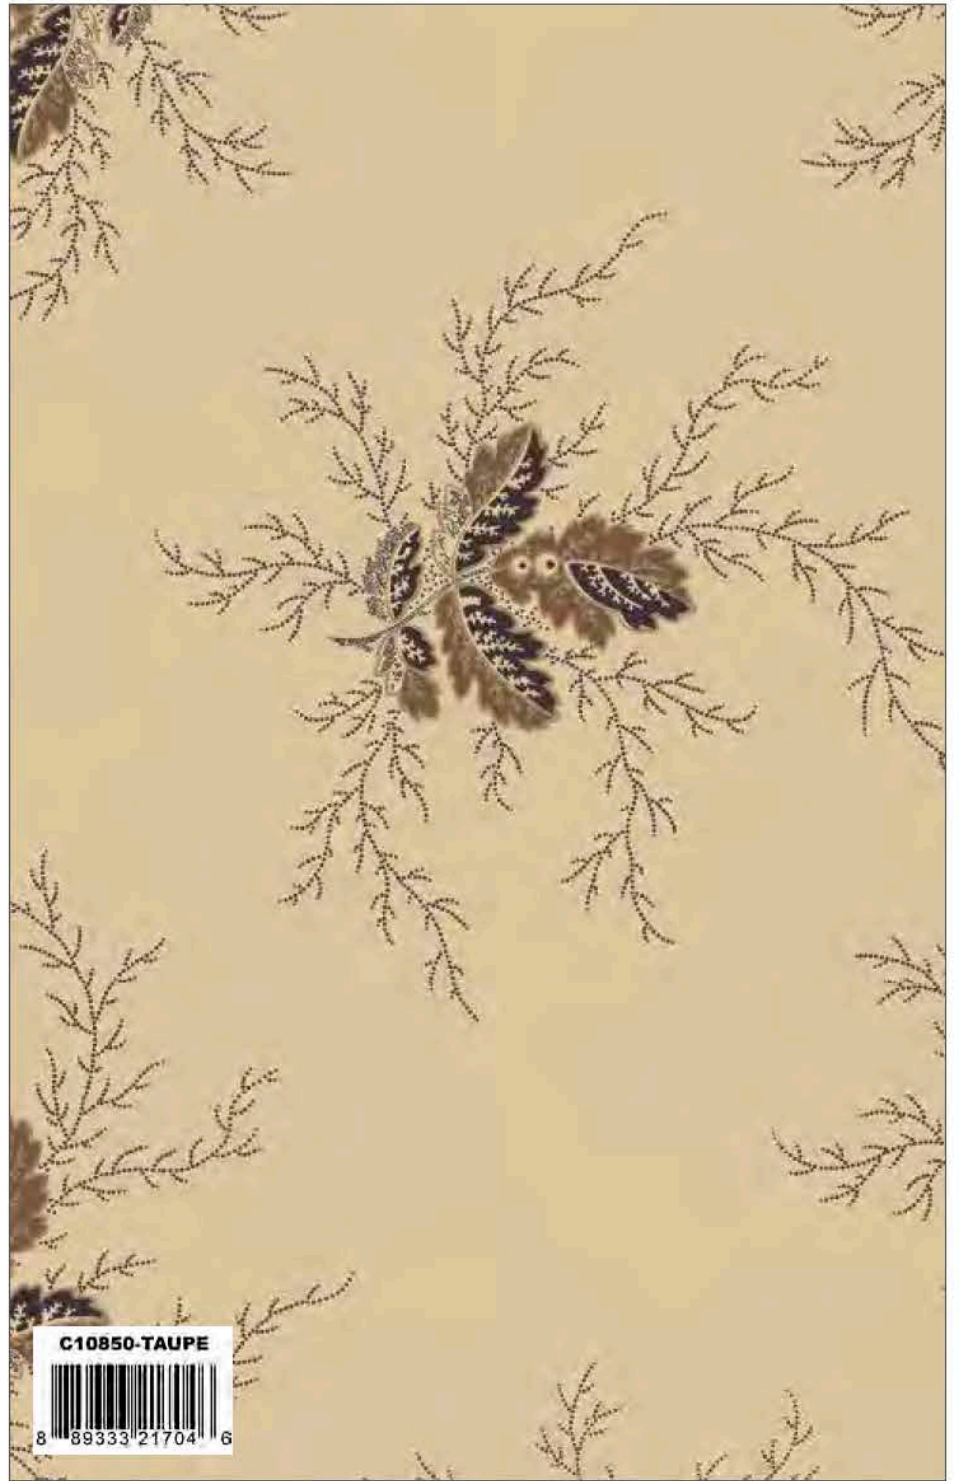

Taupe Bountiful Flora