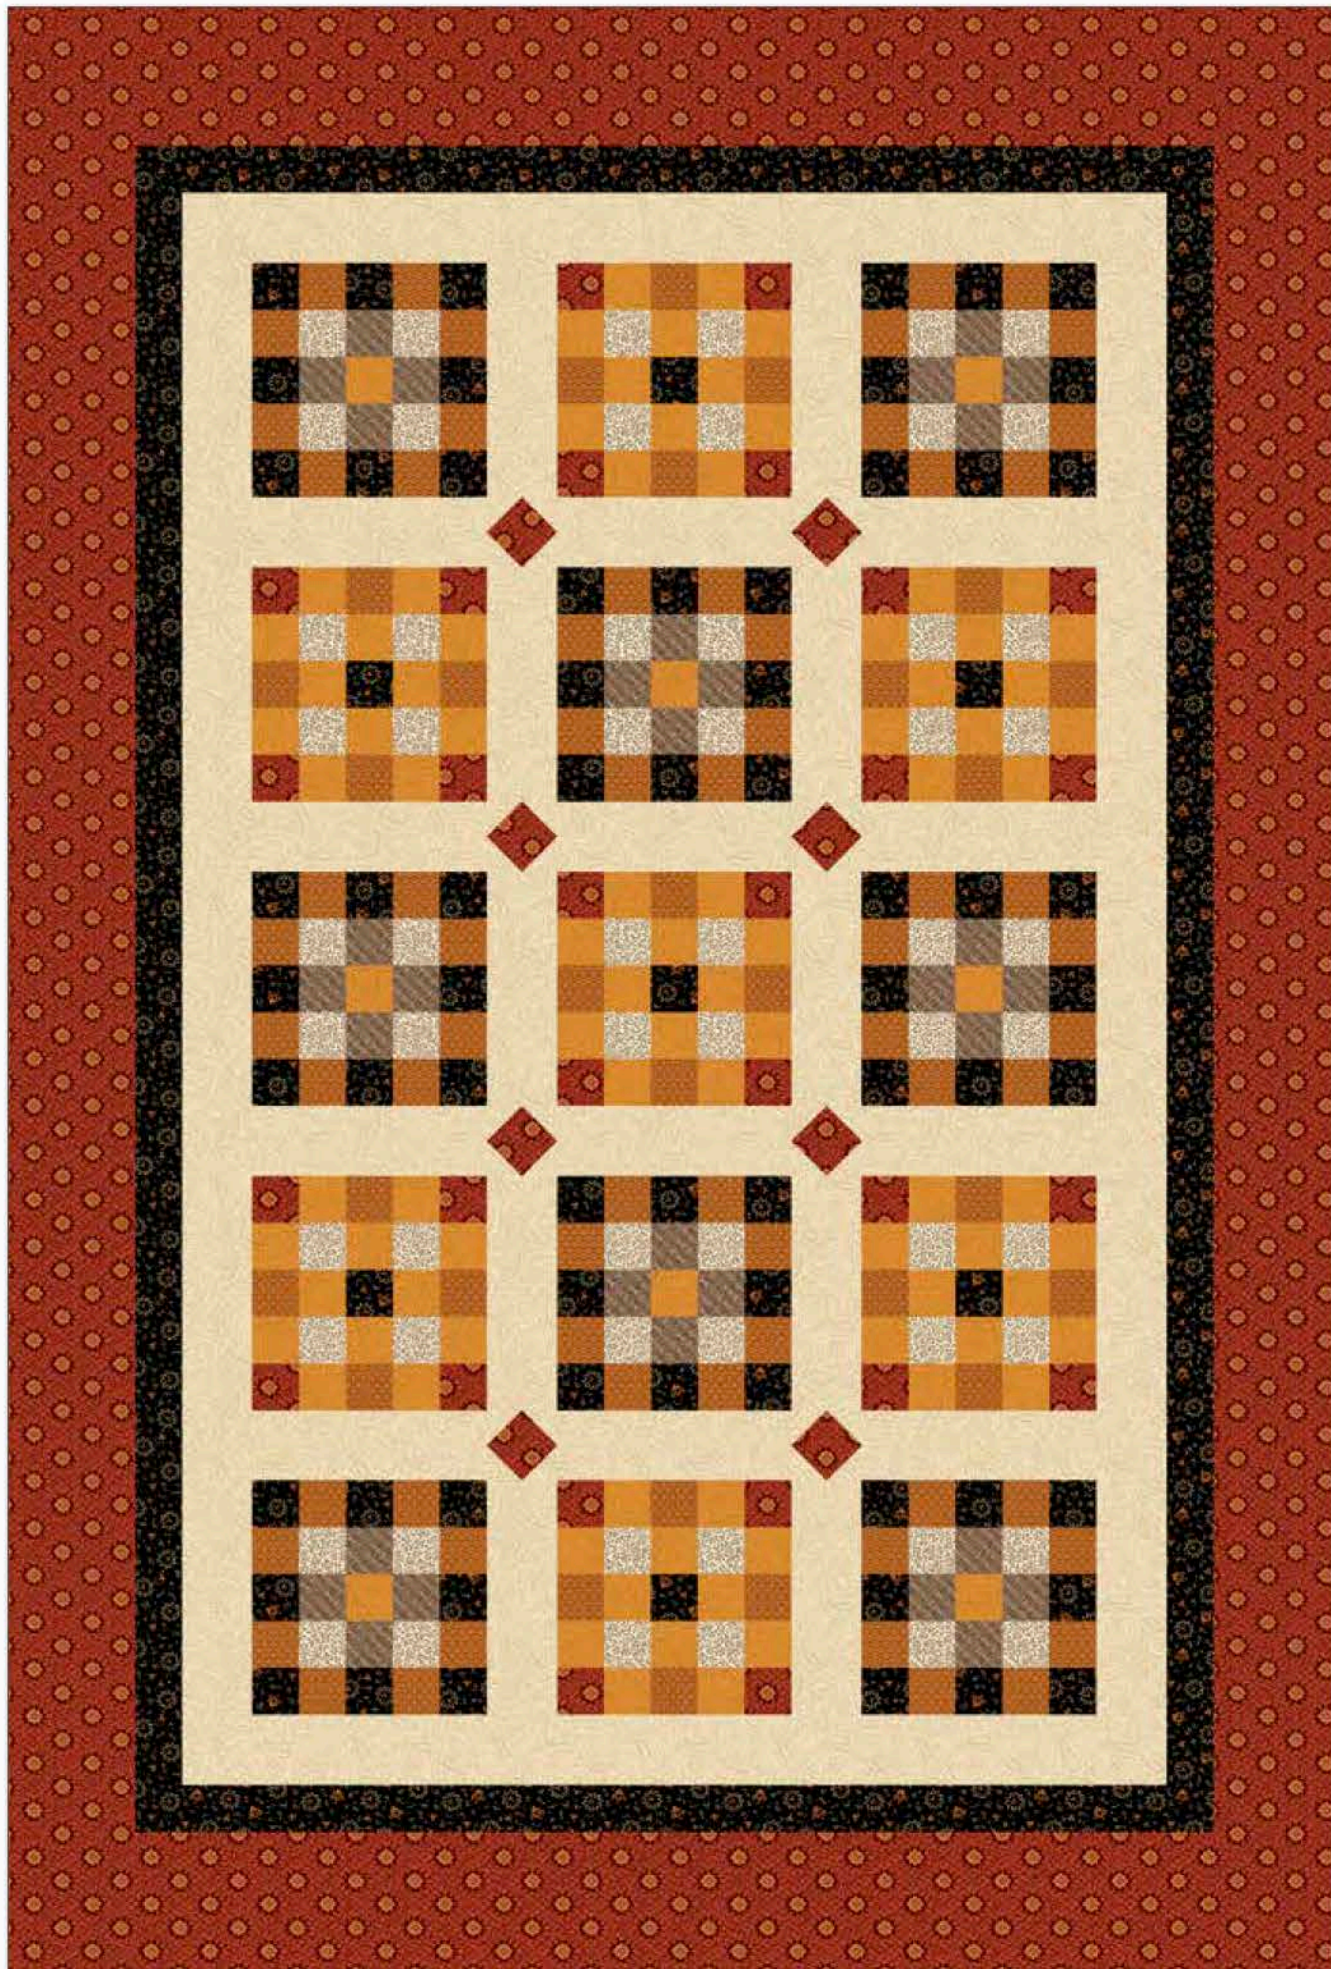

Pre-order the  
P152-Floral Quilt  
Pattern

*Indian Corn Quilt by Stacy West*

Quilt Size 29" x 42"

**Fabric Requirements**

- 5/8 Yard C10851 Rust Blooms
- 3/8 Yard C10852 Black Burst
- 1/8 Yard C10856 Taupe Plaid
- 1/4 Yard C10858 Taupe Vines
- 1/2 Yard C10859 Cream Paisley
- 1/4 Yard C10859 Orange Paisley
- 1/4 Yard C10860 Orange Geo
- 1/3 Yard Binding