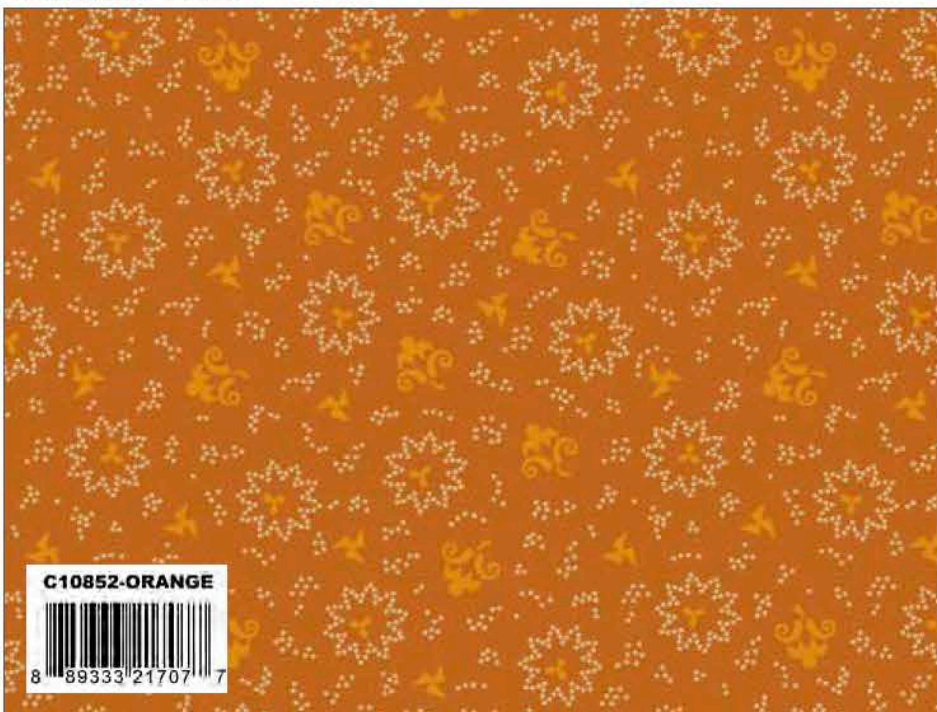

  
**Riley Blake**  
DESIGNS

**B**OUNTIFUL  
**A**UTUMN

BUTTERMILK  
**BASIN**  
DESIGN CO.

AVAILABLE  
MAY 2021  
R-5

Rust Bountiful Flora

Taupe Bountiful Flora

Rust Bountiful Blooms

Black Bountiful Blooms