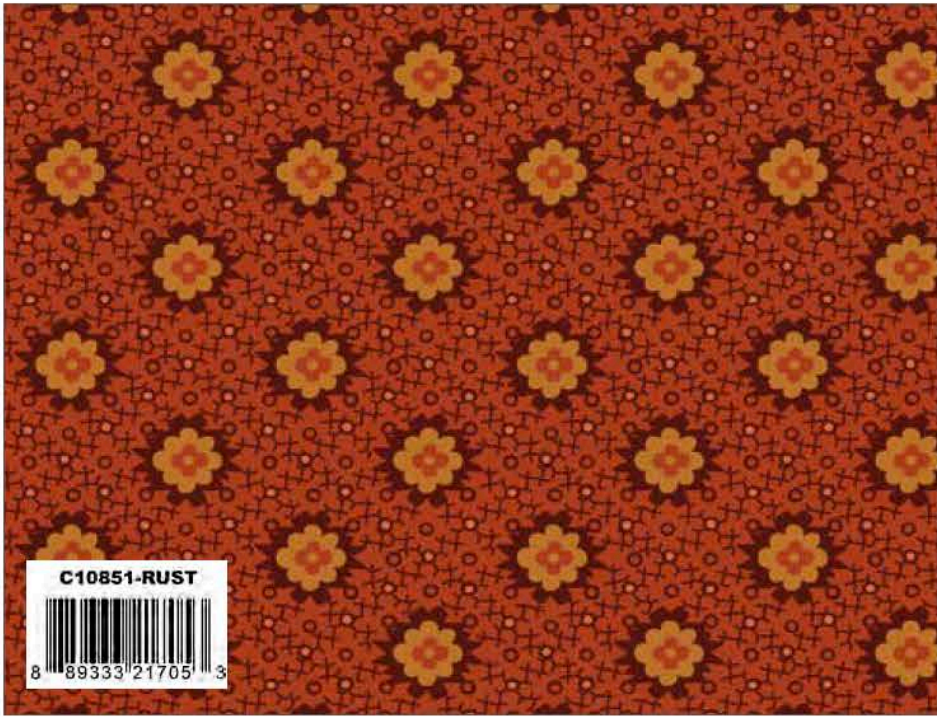

  
**Riley Blake**  
DESIGNS

**B**OUNTIFUL  
**A**UTUMN

BUTTERMILK  
**BASIN**  
DESIGN CO.

AVAILABLE  
MAY 2021  
R-5

Rust Bountiful Flora

Taupe Bountiful Flora

Rust Bountiful Blooms

Black Bountiful Blooms