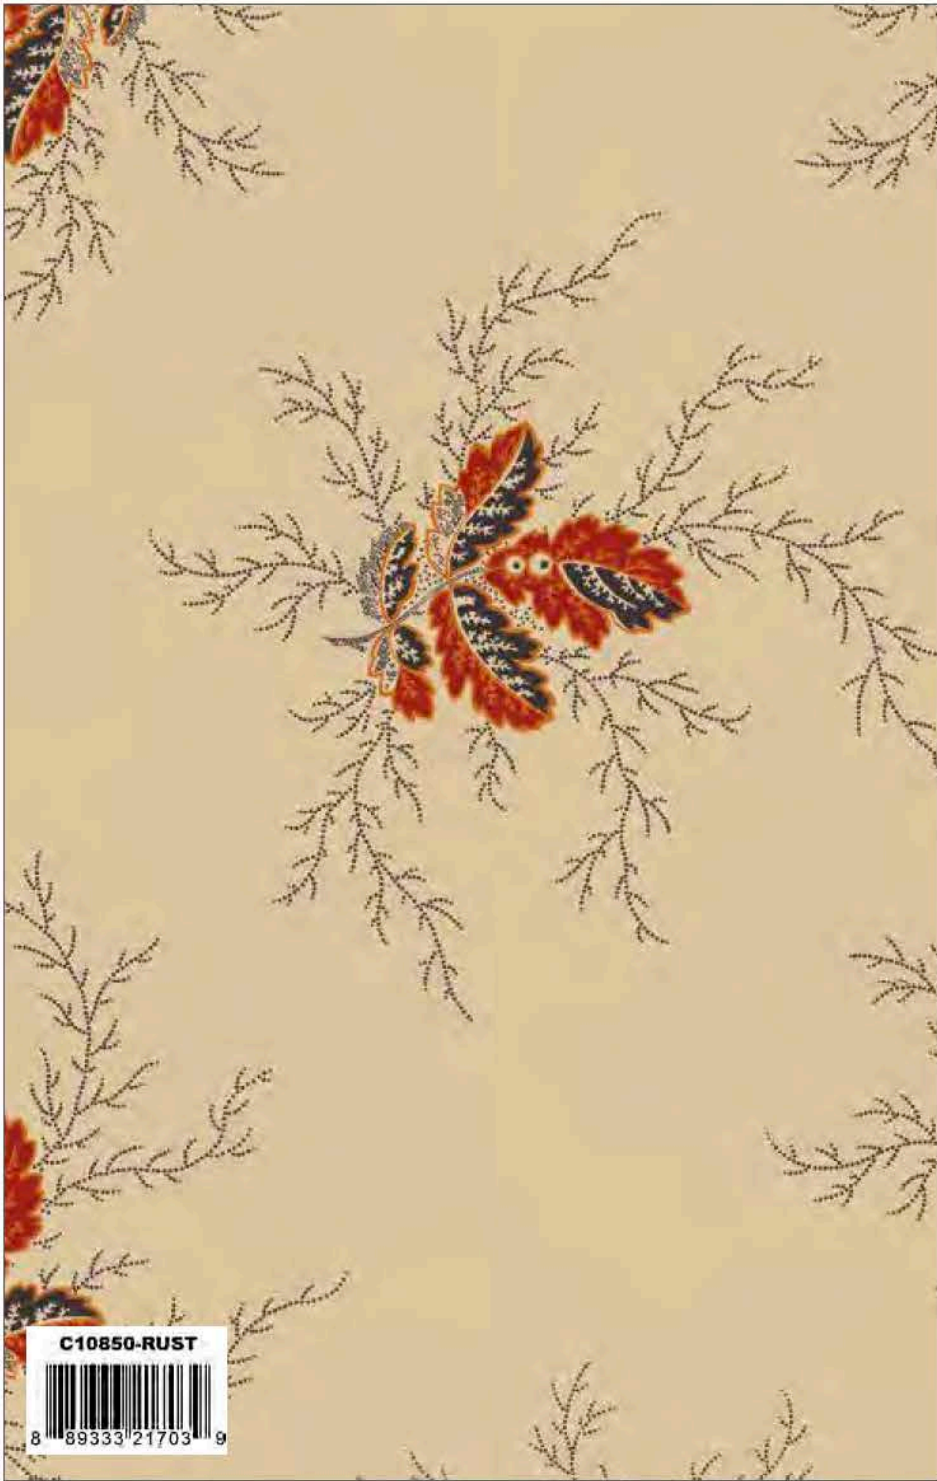

Rust Bountiful Flora