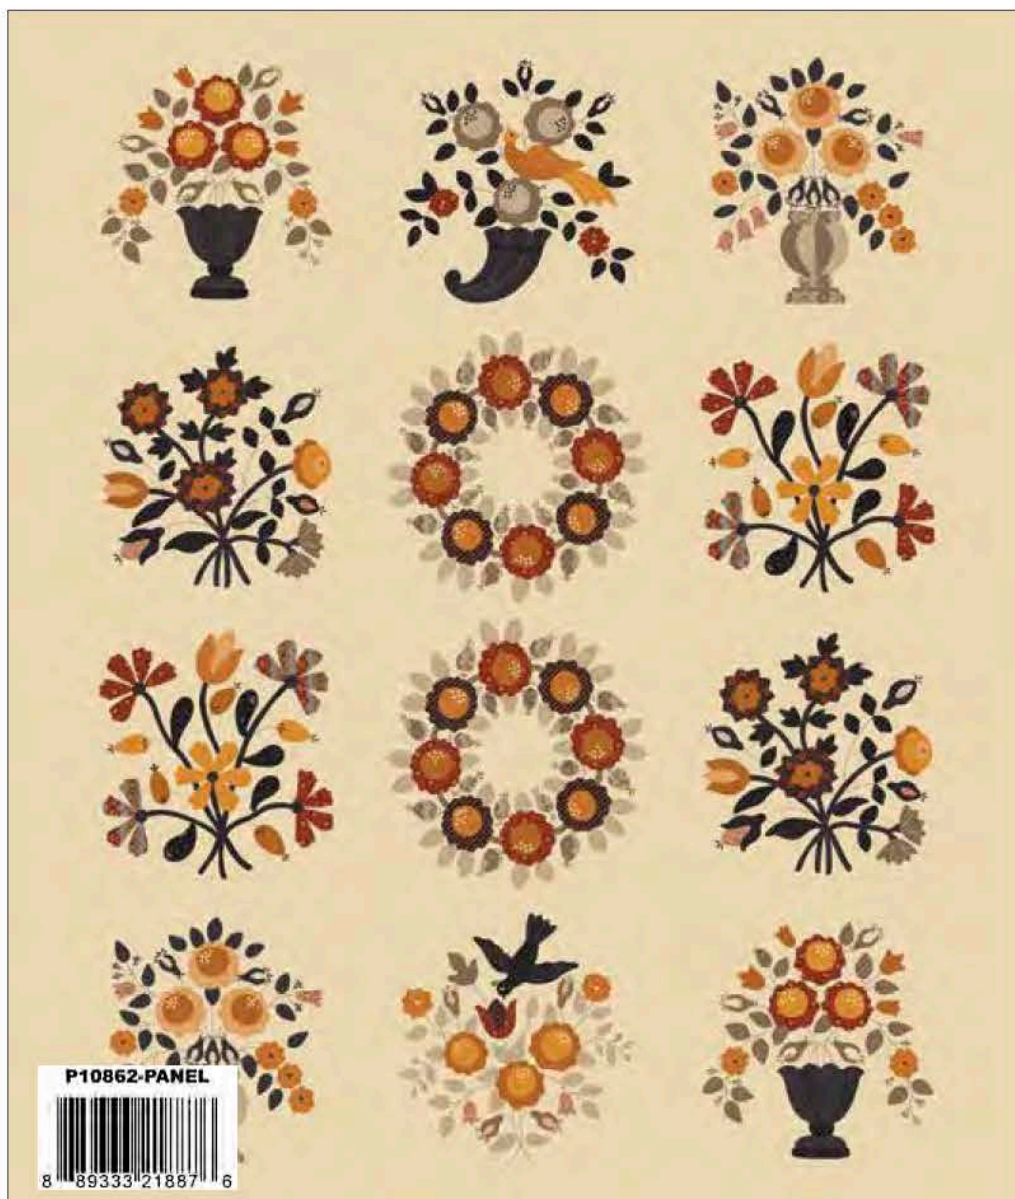

Fall Floral Panel by Stacy West

Fall Floral Bountiful Panel

Actual Size is 54"x 64"