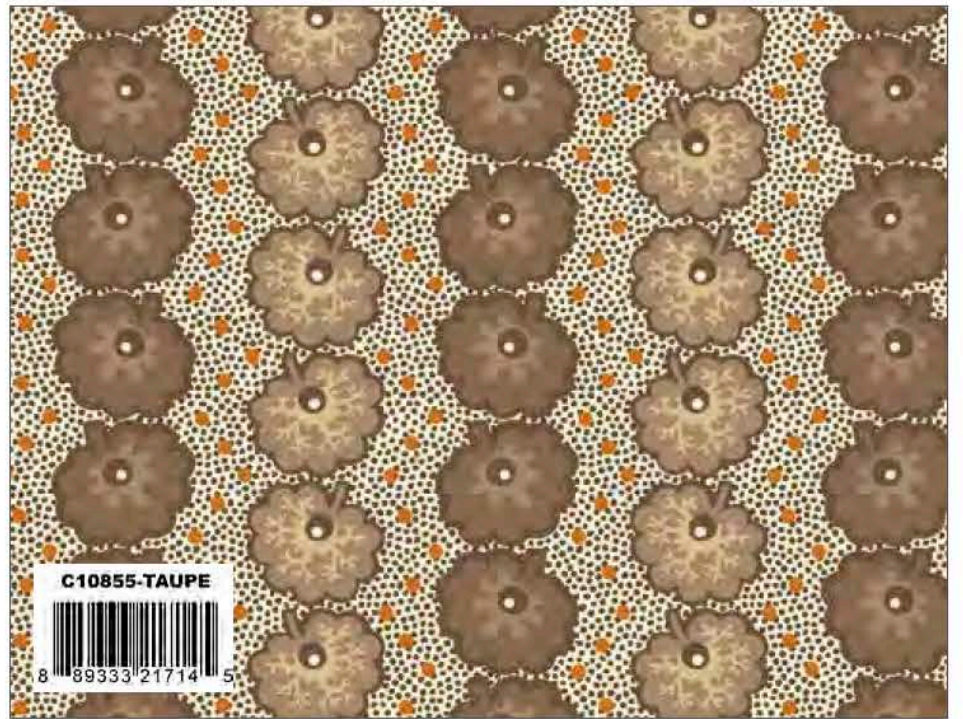

Taupe Bountiful Leaves