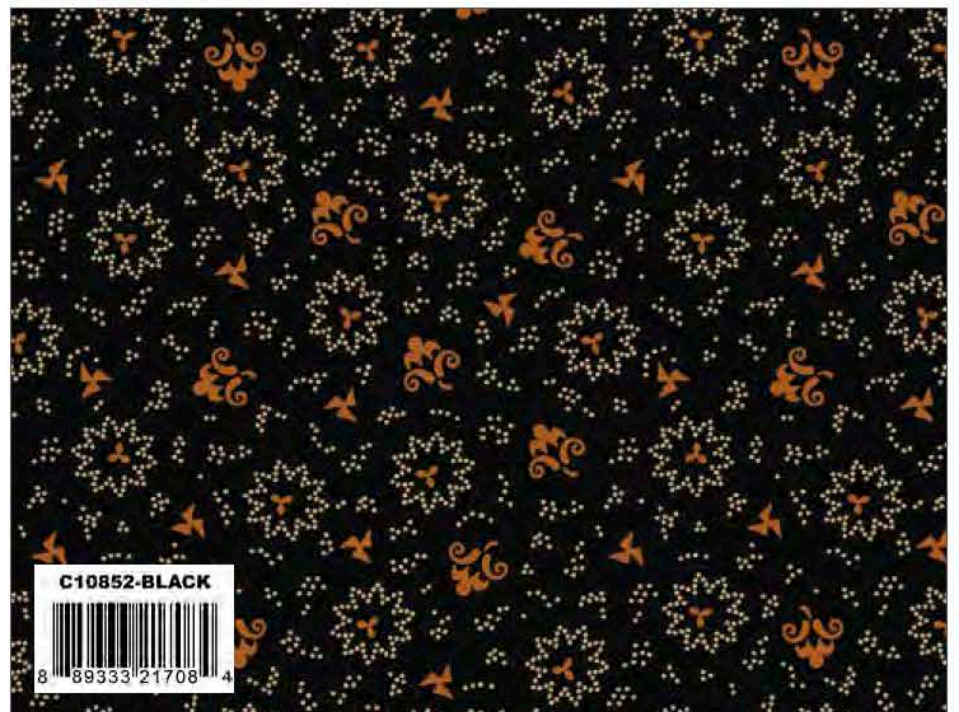

Black Bountiful Burst