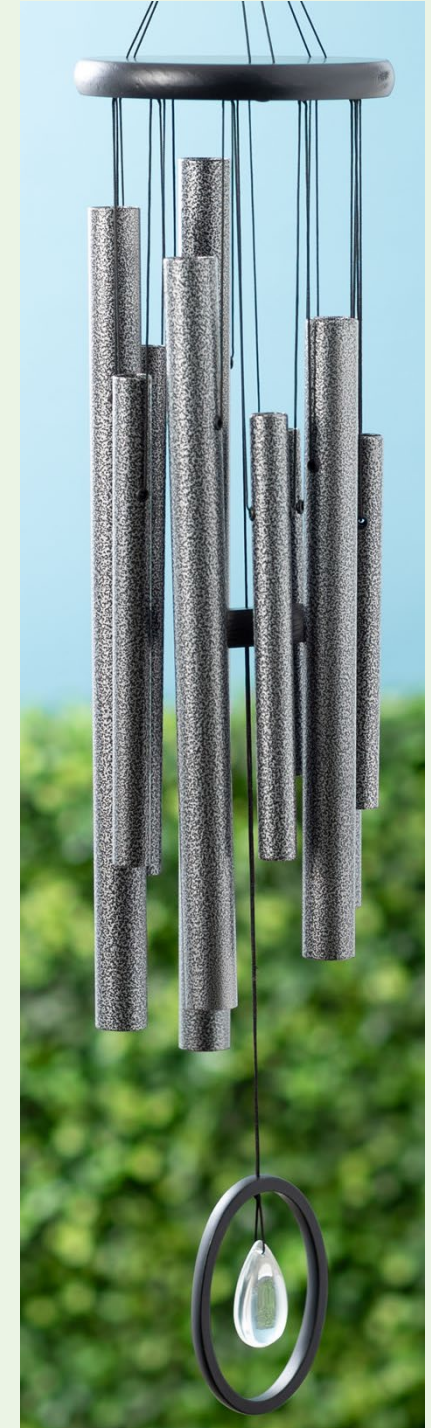

Woodstock Chimes
A Sullivan's Company

WoodstockChimes.com ▪ OneCoast.com/Woodstock ▪ orders@WoodstockChimes.com

(800) 422-4463 ▪ Fax (800) 974-0622

3 Winter 2023 ▪ ©2022 WP

Confidential - Do not distribute without consent