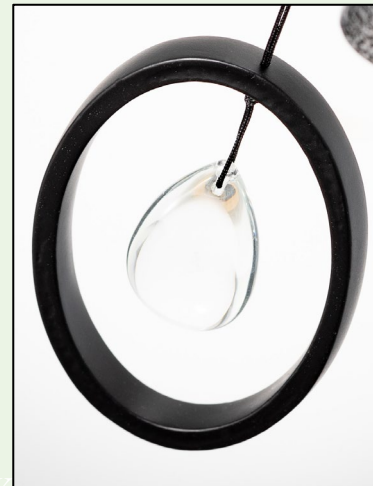

# Chimes of Crystal Silence™ - Antique Silver, Medium

SKU: SLCAS  
Wholesale: \$35.00  
Dimensions: L 27" ▪ Dia. 5.25"  
Materials: Black finish ash wood,  
10 antique silver aluminum tubes,  
crystal accent  
Tuning: Tuned to the opening and closing chords  
of Chick Corea's "Crystal Silence"  
Scale: A, a, C, c, E, e, a, a, b, b  
Features octave doubling,  
resulting in a full, rich sound  
UPC: 028375350018  
MOQ: 1  
Increment: 1  
MC Quantity: 8  
Unboxed Weight: 1.5 lb.  
Packaging: Kraft gift box