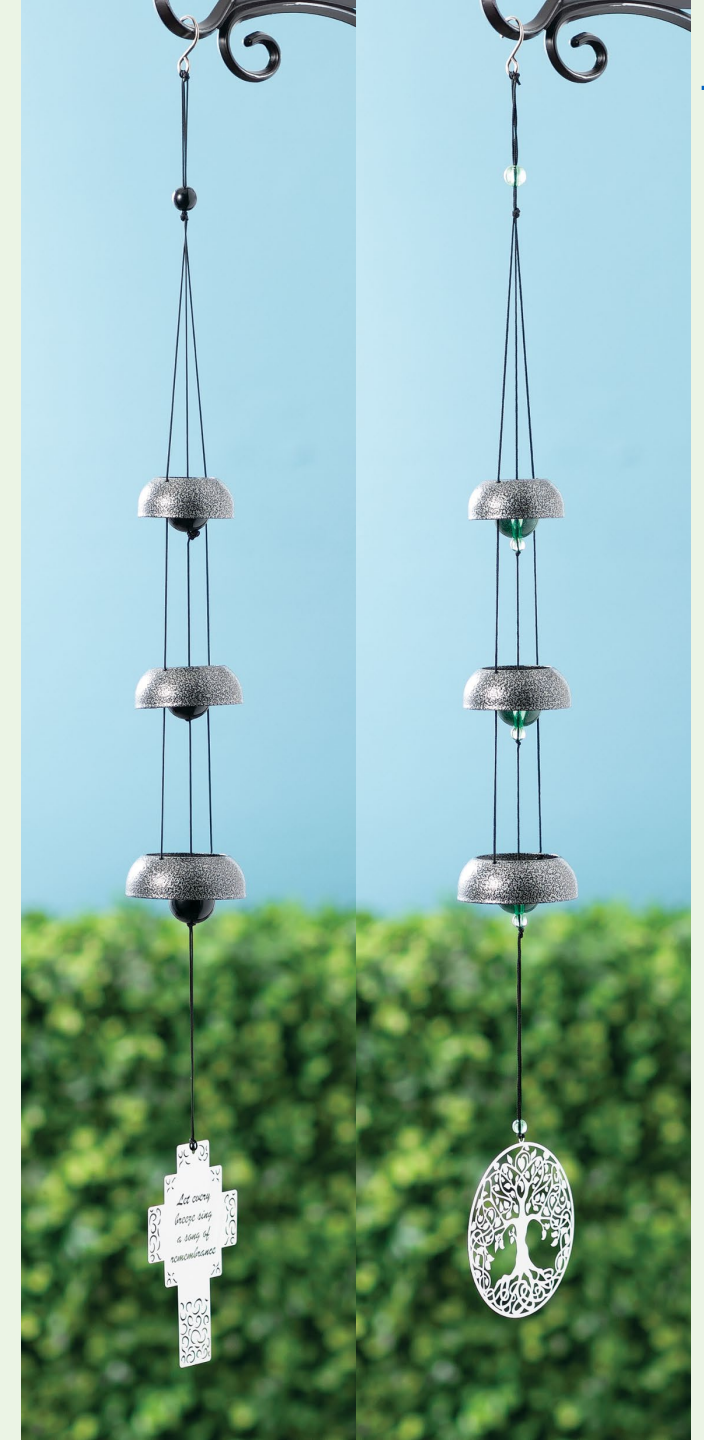

Woodstock Chimes®
A Sullivan's Company

WoodstockChimes.com ▪ OneCoast.com/Woodstock ▪ orders@WoodstockChimes.com

(800) 422-4463 ▪ Fax (800) 974-0622