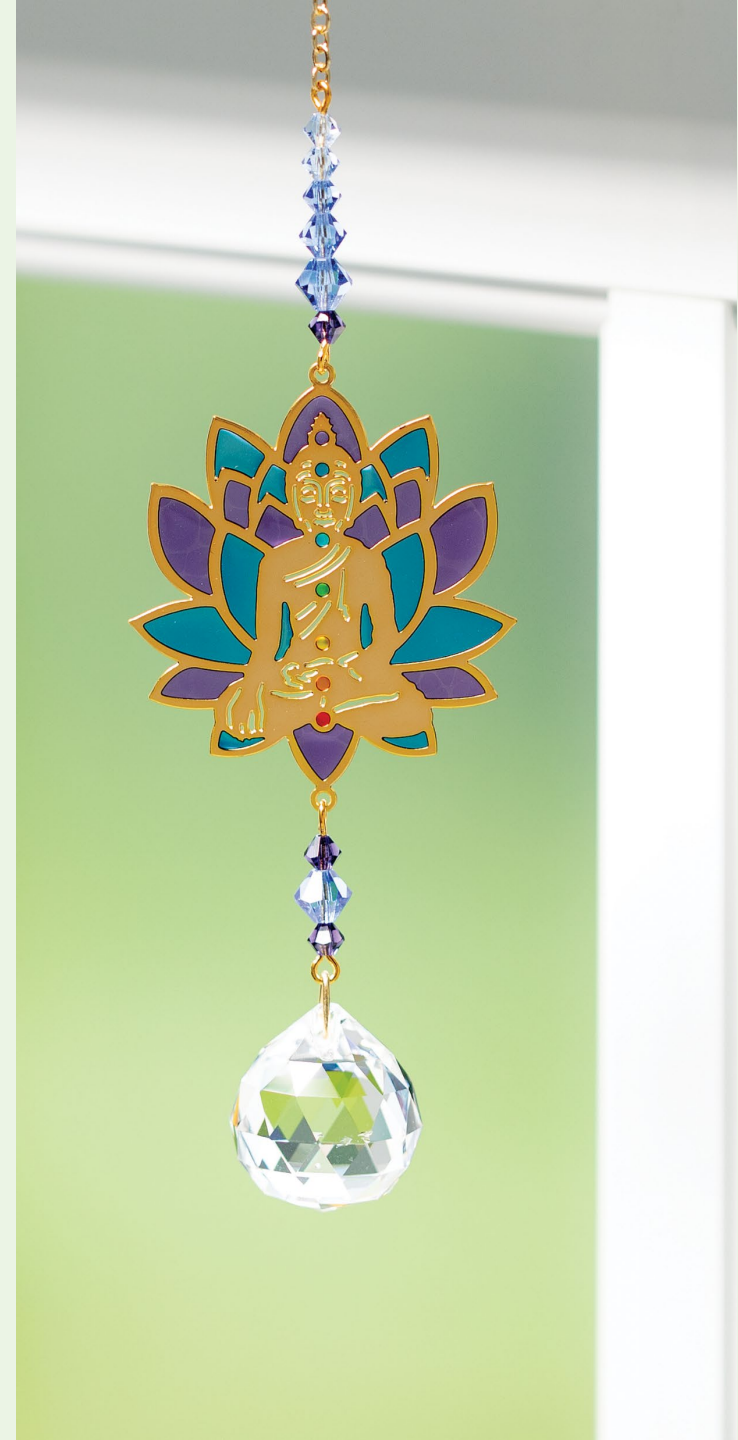

Woodstock Chimes®
A Sullivans' Company

WoodstockChimes.com • OneCoast.com/Woodstock • orders@WoodstockChimes.com

(800) 422-4463 • Fax (800) 974-0622

15 Winter 2023 • ©2022 WP

Confidential - Do not distribute without consent