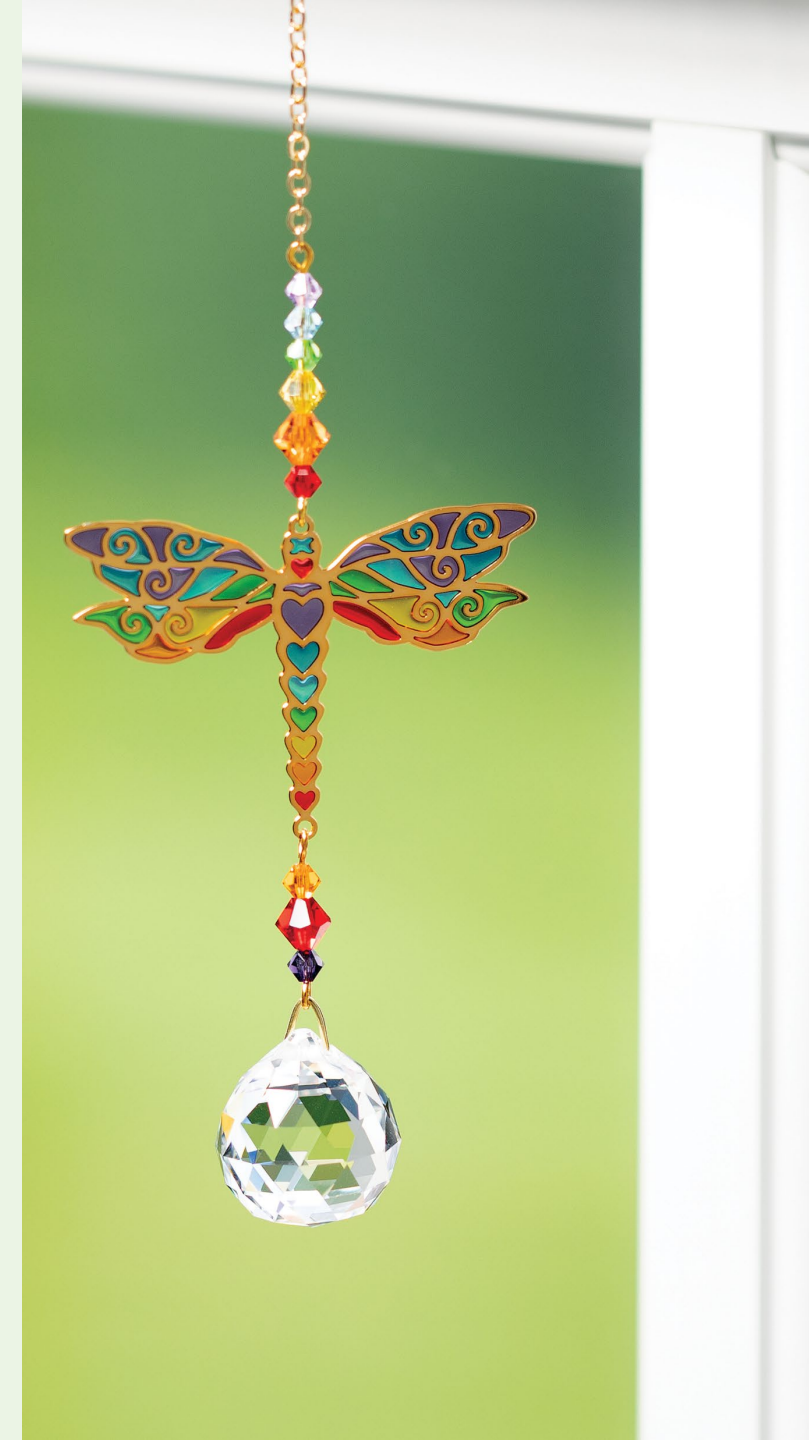

Woodstock Chimes®
A Sullivans' Company

WoodstockChimes.com • OneCoast.com/Woodstock • orders@WoodstockChimes.com

(800) 422-4463 • Fax (800) 974-0622

19 Winter 2023 • ©2022 WP

Confidential - Do not distribute without consent