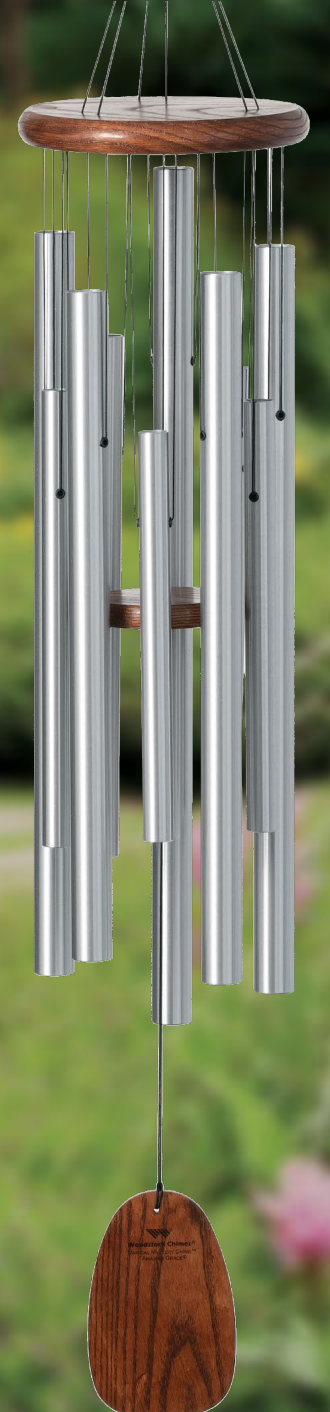

Magical Mystery Chime™ - Amazing Grace®

SKU: MMAG

Wholesale: $48.50

Dimensions: L 39"

Materials: Teak finish ash wood,
10 silver aluminum tubes,
removable windcatcher
for easy customization

Tuning: Tuned to the opening notes of
Amazing Grace

Scale: C, c, F, f, A, a, G, g, F, f

UPC: 028375343317

MOQ: 1

Increment: 1

Master Carton Quantity: 12

Unboxed Weight: 2.8 lb.

Packaging: Kraft gift box