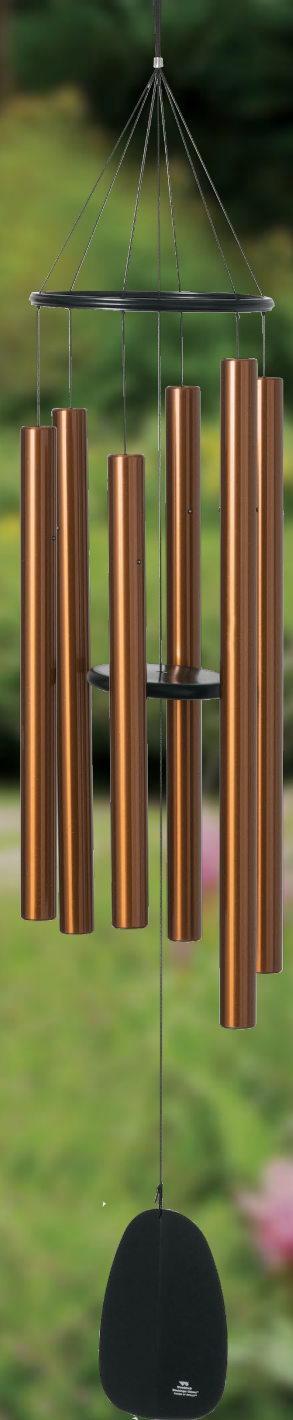

Fax (800) 974-0622

Spanish Romance Chime

SKU: **ADSR**

Wholesale: **\$42.50**

Dimensions: **L 37"**

Materials: **Teak finish ash wood,
6 silver aluminum tubes,
removable windcatcher
for easy customization**

Tuning: Tuned to a pentatonic scale

Scale: G, B_b, C, D, F, G

UPC: 028375343119

MOQ: 1

Increment: 1

Master Carton Quantity: 2

Unboxed Weight: 17.2 lb.

Packaging: Kraft box with label
(double boxed outer box is plain)

Woodstock Windsinger Chime™ - Chimes of Athena™, Bronze

SKU: **WWSZ**

Wholesale: **\$70.00**

Dimensions: **L 44"**

Materials: **Black aluminum ring and windcatcher,
6 bronze aluminum tubes,
styrene clapper**