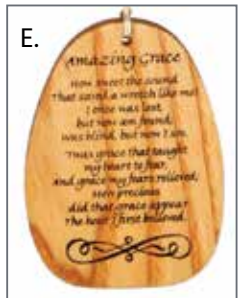

WOODSTOCK REFLECTIONS™

Tuned to a pentatonic scale.
Cherry finish ash wood, 5 silver tubes,
silk-screened windcatcher

A. WOODSTOCK REFLECTIONS™ - CARDINAL

Tuned to the opening notes of Amazing Grace.

Cherry finish ash wood, 5 silver tubes,
silk-screened windcatcher
L 25" • 1.1 lb