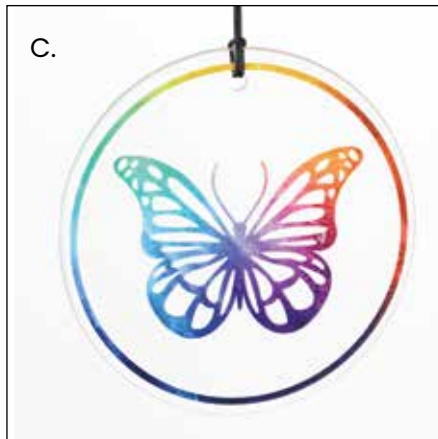

D. OWL

HCGLO 02.01250