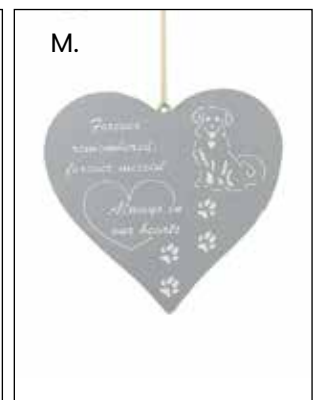

Chimes of Remembrance™

Tuned to an uplifting pentatonic scale.
Cherry finish ash wood, 5 silver tubes, laser cut stainless steel windcatcher
L 26" • 1.3 lb

J. Not Forgotten

K. Song

L. Forever Heart, Cat

M. Forever Heart, Dog