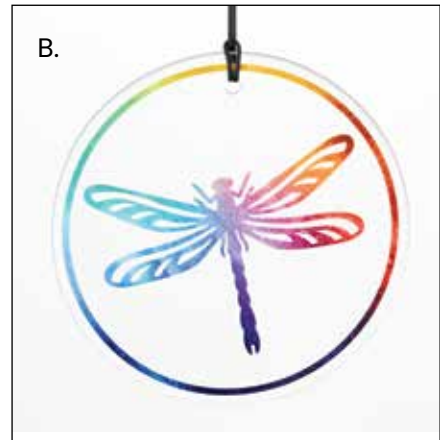

D. OWL

HCGLO 02.01250