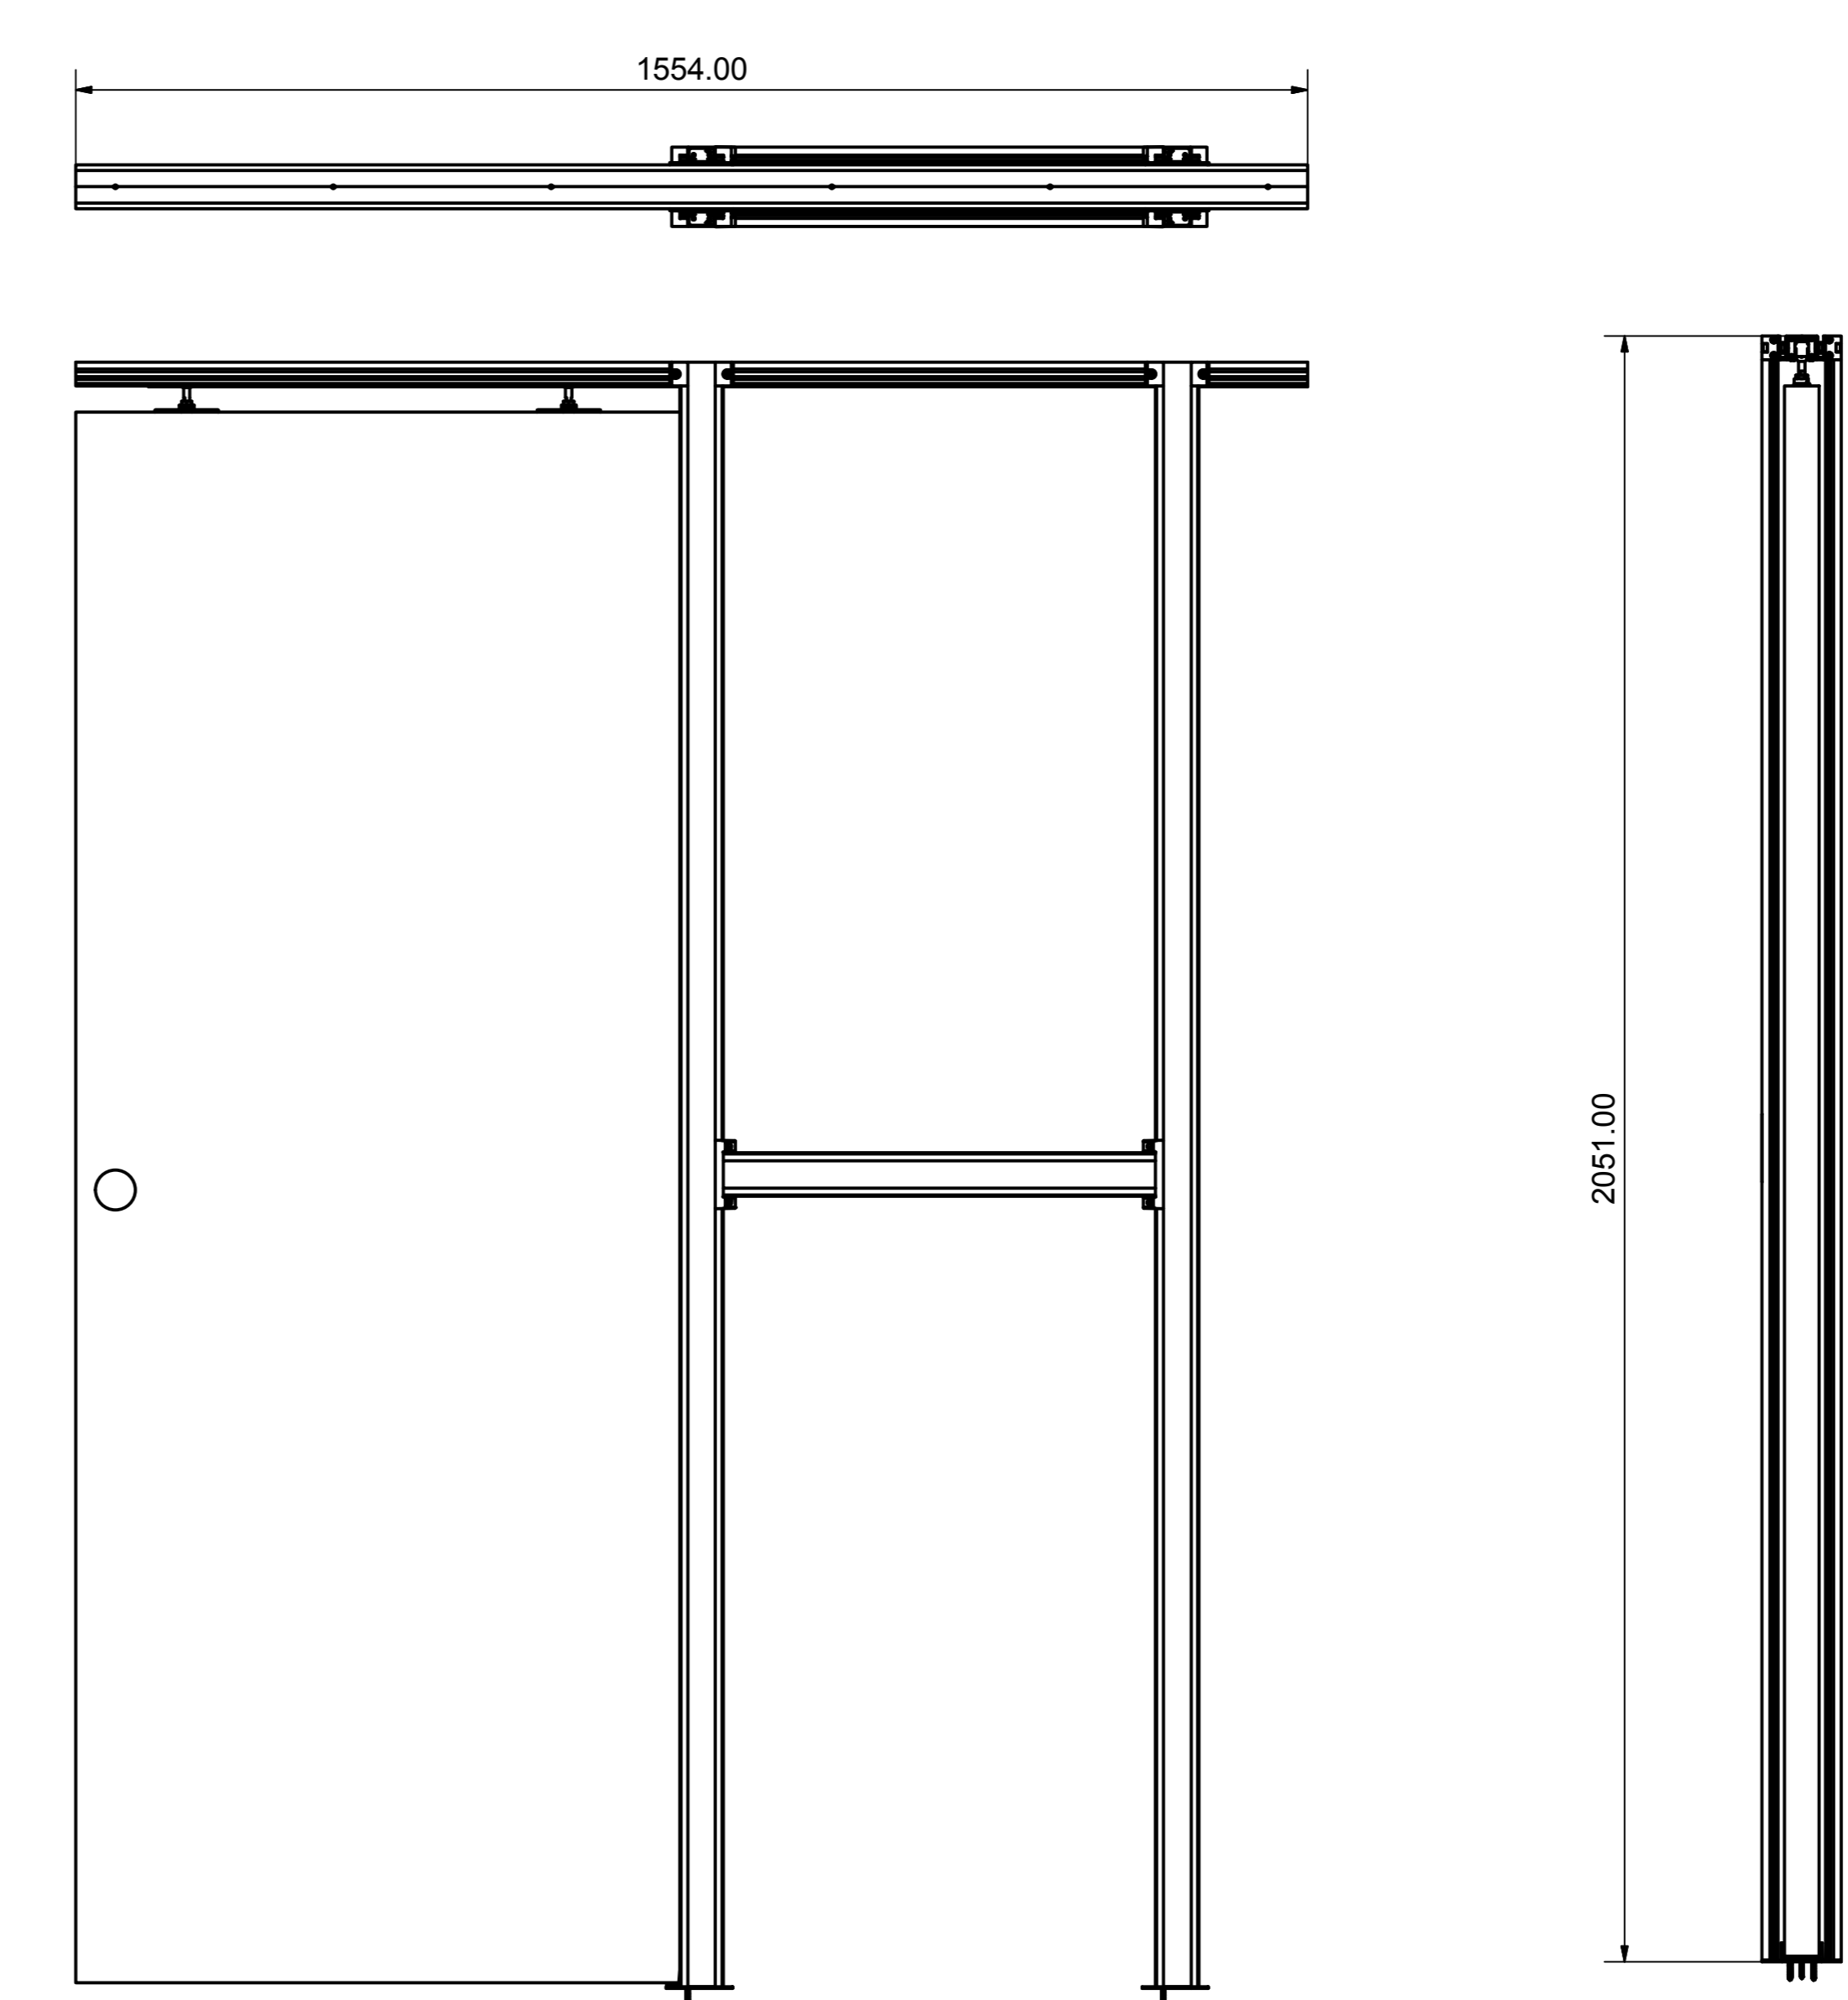

PDK PRO 1
1981mm x 610mm MDS
125mm FWT

PDK PRO 2
1981mm x 686mm MDS
125mm FWT

PDK PRO 3
1981mm x 762mm MDS
125mm FWT

PDK PRO 4
1981mm x 838mm MDS
125mm FWT

PDK PRO 6
2040mm x 826mm MDS
125mm FWT

PDK PRO 7
1981mm x 726mm MDS
125mm FWT

PDK PRO 10
2315mm x 930mm MDS
125mm FWT

KEY: -
MDS - MAX. DOOR SIZE
FWT - FINISHED WALL THICKNESS

NOTES: -
1. APPROX SCALE: 1 : 8
2. DRAWING DIMENSIONS RELATE TO OVERALL OPENING SIZE