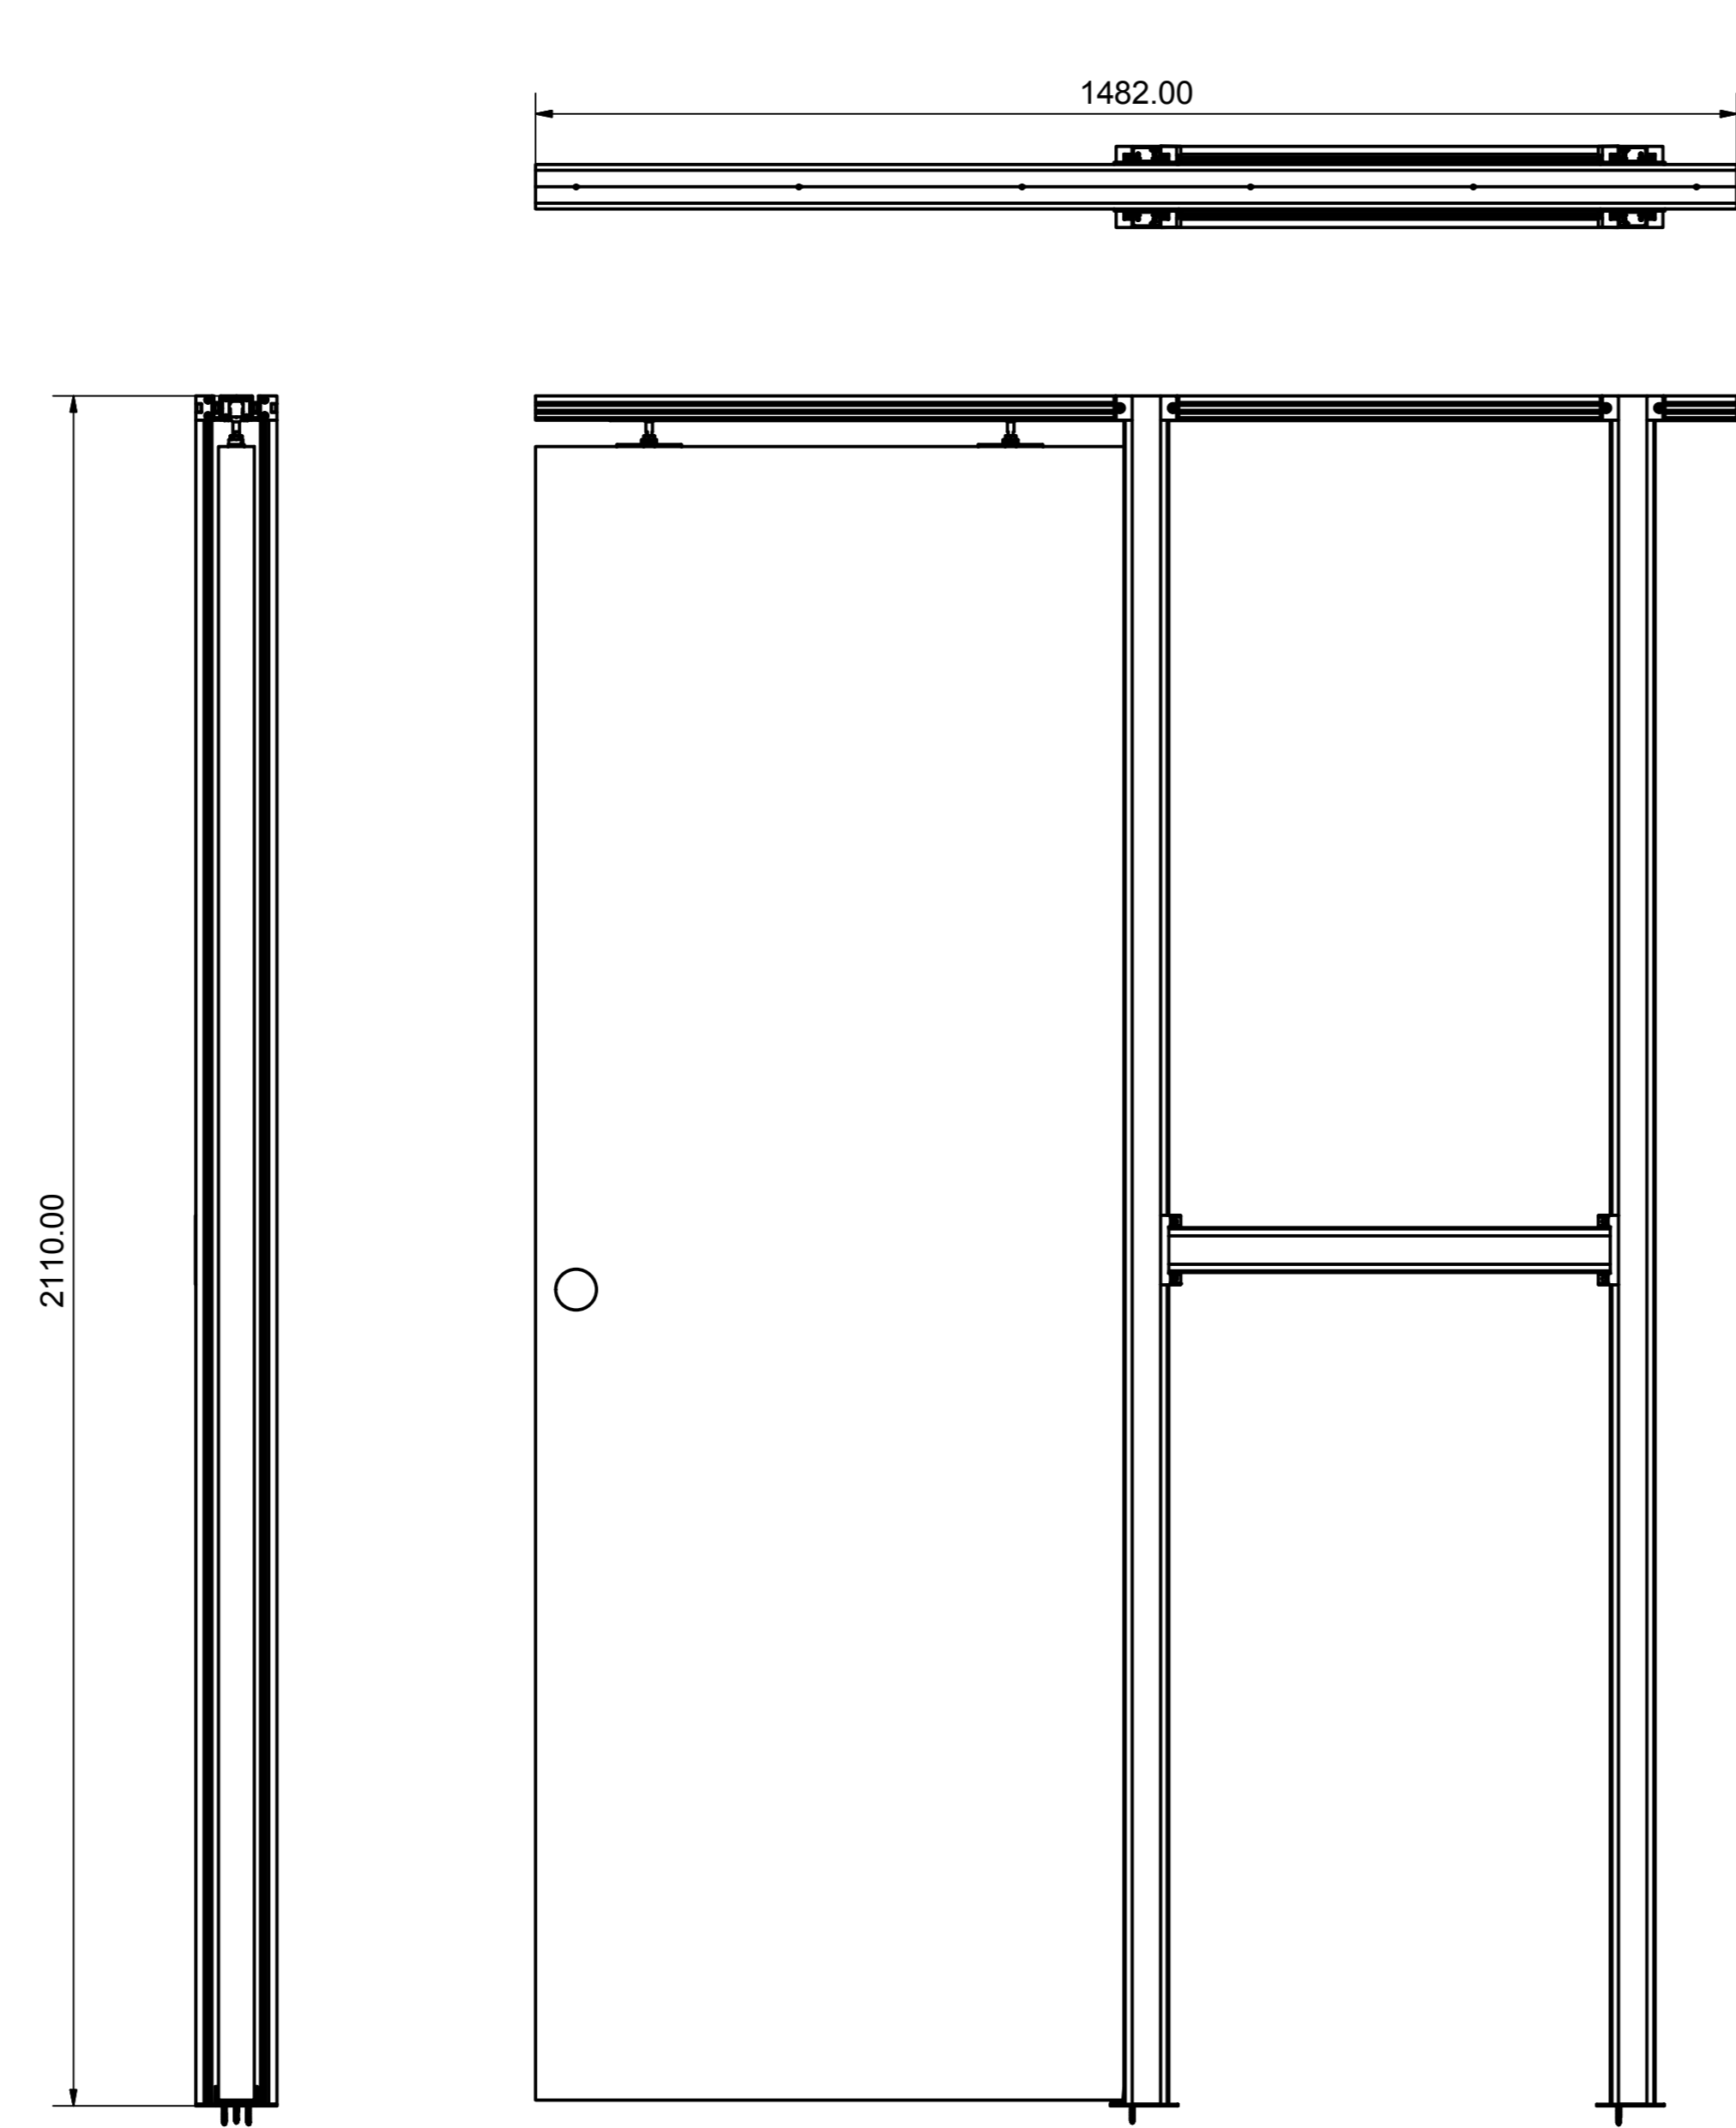

PDK PRO 1
1981mm x 610mm MDS
125mm FWT

PDK PRO 2
1981mm x 686mm MDS
125mm FWT

PDK PRO 3
1981mm x 762mm MDS
125mm FWT

PDK PRO 4
1981mm x 838mm MDS
125mm FWT

PDK PRO 6
2040mm x 826mm MDS
125mm FWT

PDK PRO 7
1981mm x 726mm MDS
125mm FWT

PDK PRO 10
2315mm x 930mm MDS
125mm FWT

KEY: -
MDS - MAX. DOOR SIZE
FWT - FINISHED WALL THICKNESS

NOTES: -
1. APPROX SCALE: 1 : 8
2. DRAWING DIMENSIONS RELATE TO OVERALL OPENING SIZE