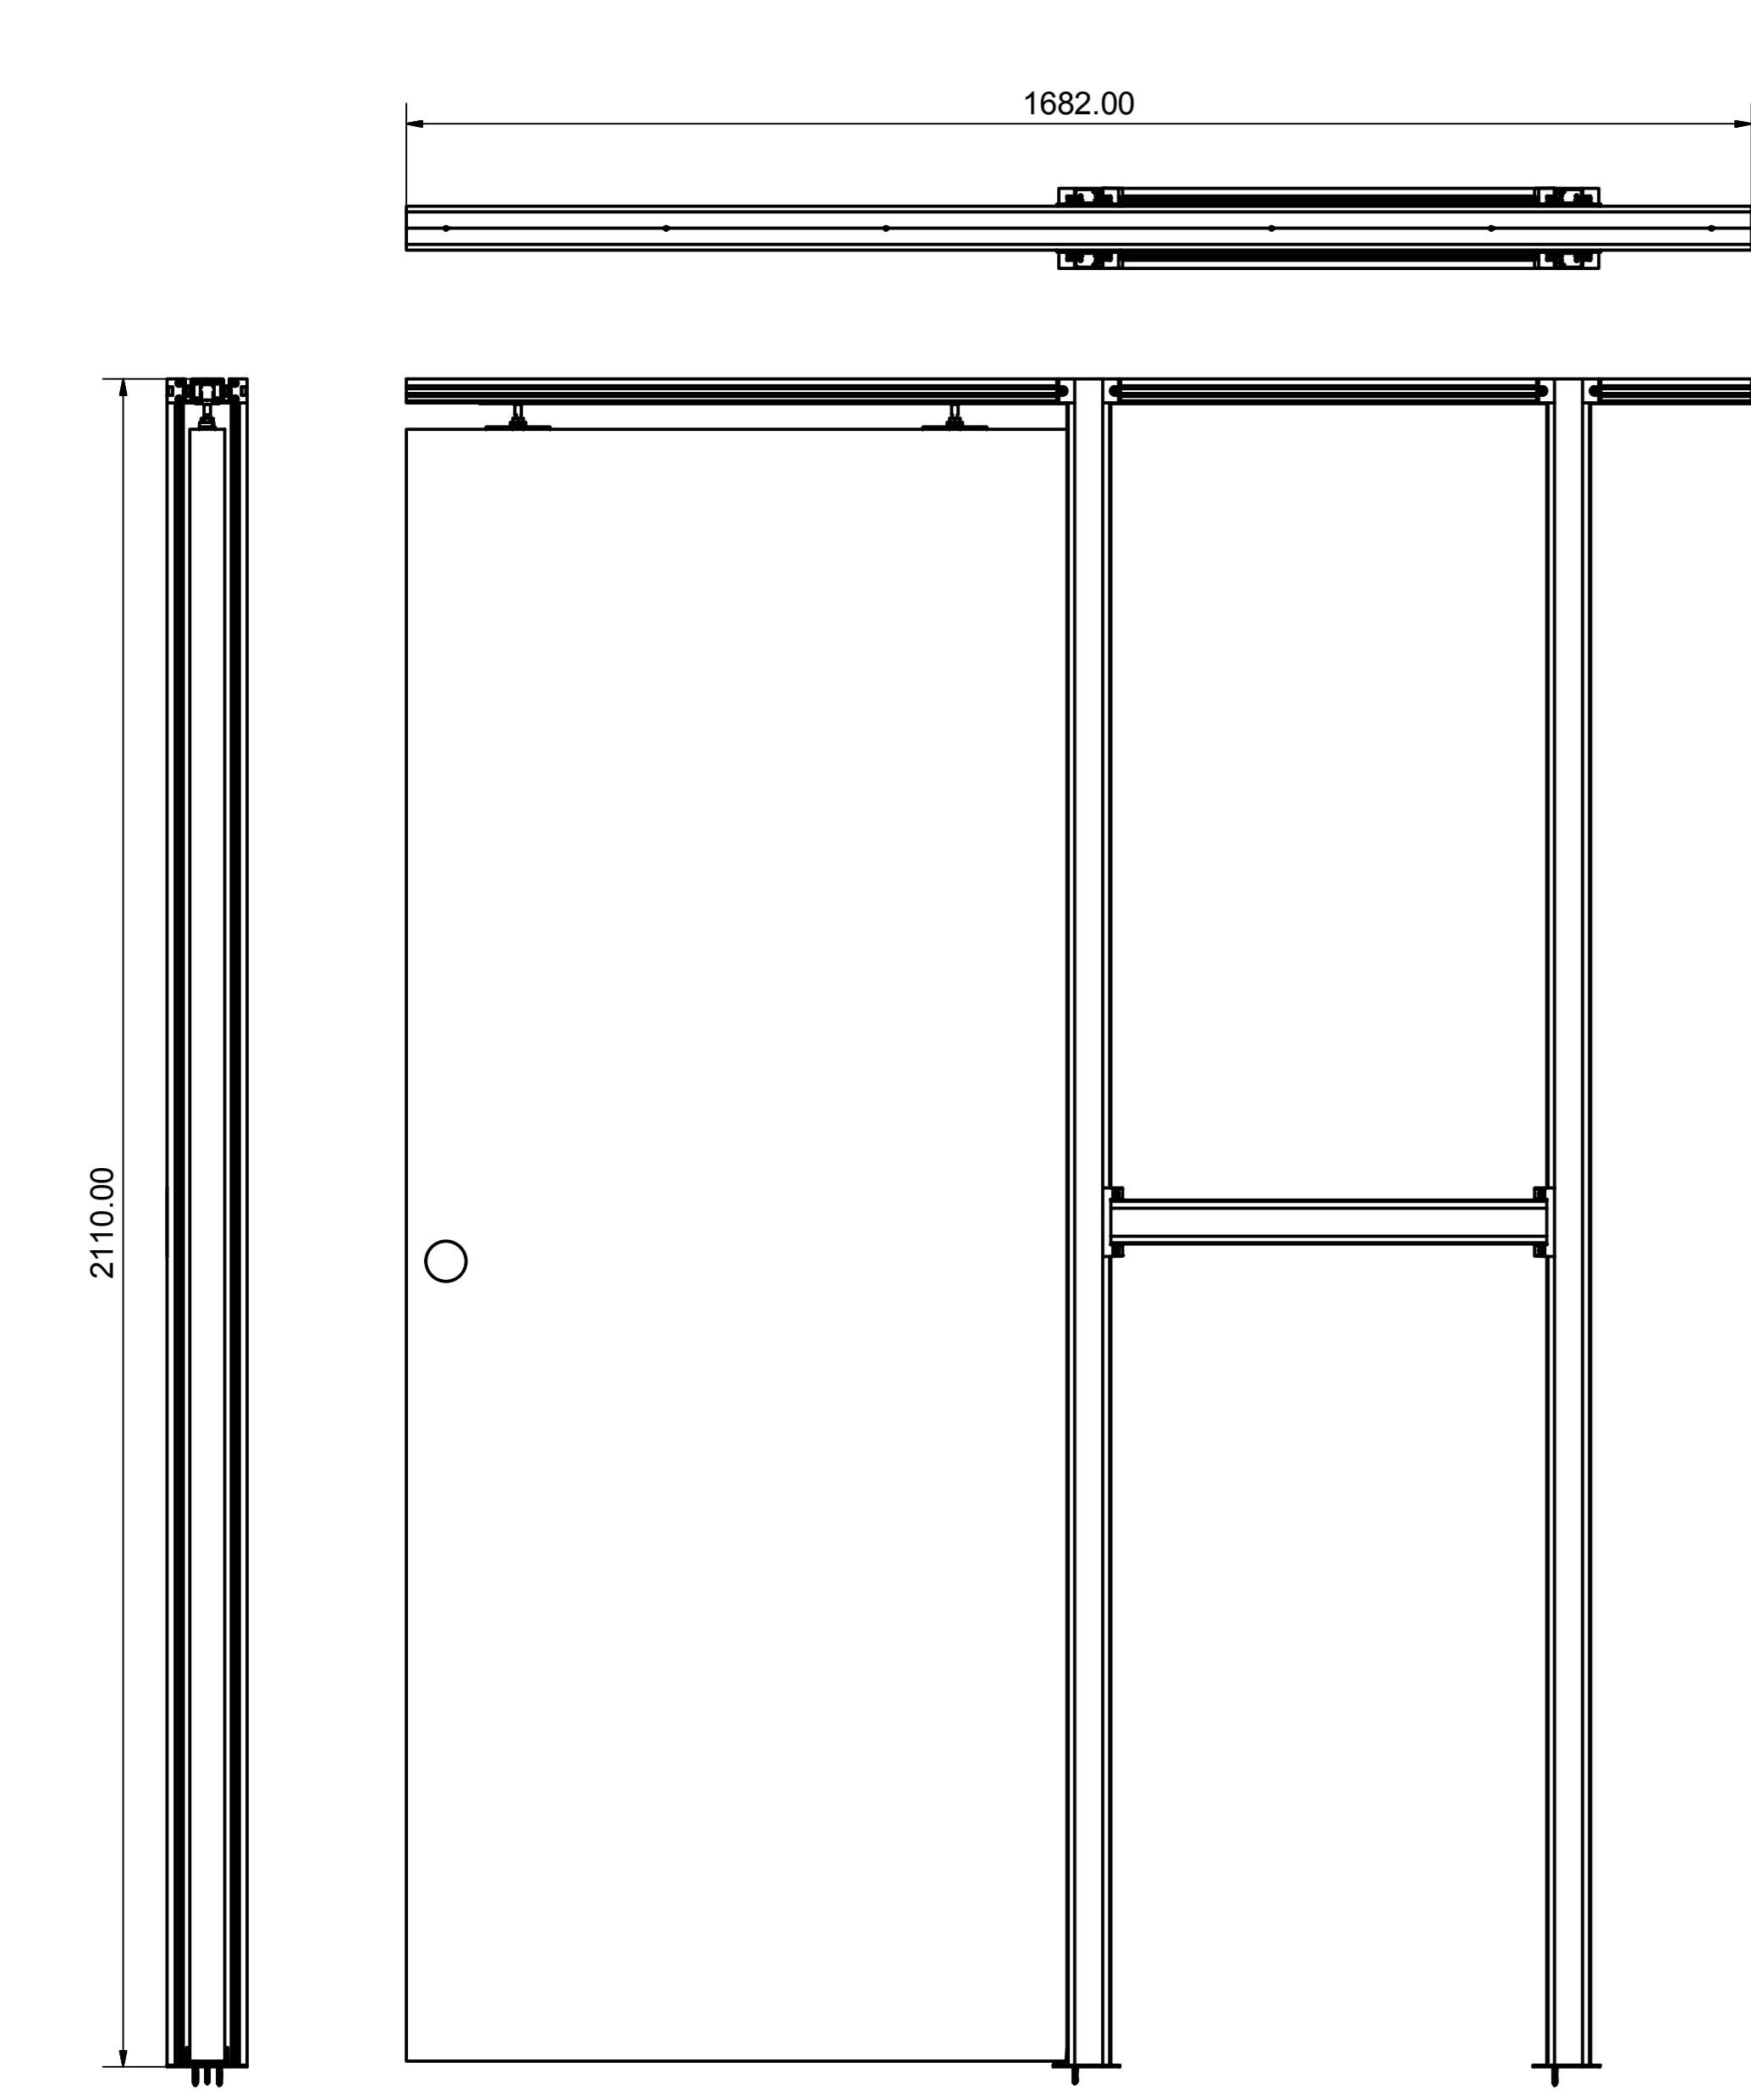

PDK PRO 1
1981mm x 610mm MDS
125mm FWT

PDK PRO 2
1981mm x 686mm MDS
125mm FWT

PDK PRO 3
1981mm x 762mm MDS
125mm FWT

PDK PRO 4
1981mm x 838mm MDS
125mm FWT

PDK PRO 6
2040mm x 826mm MDS
125mm FWT

PDK PRO 7
1981mm x 726mm MDS
125mm FWT

PDK PRO 10
2315mm x 930mm MDS
125mm FWT

KEY: -
MDS - MAX. DOOR SIZE
FWT - FINISHED WALL THICKNESS

NOTES: -
1. APPROX SCALE: 1 : 8
2. DRAWING DIMENSIONS RELATE TO OVERALL OPENING SIZE