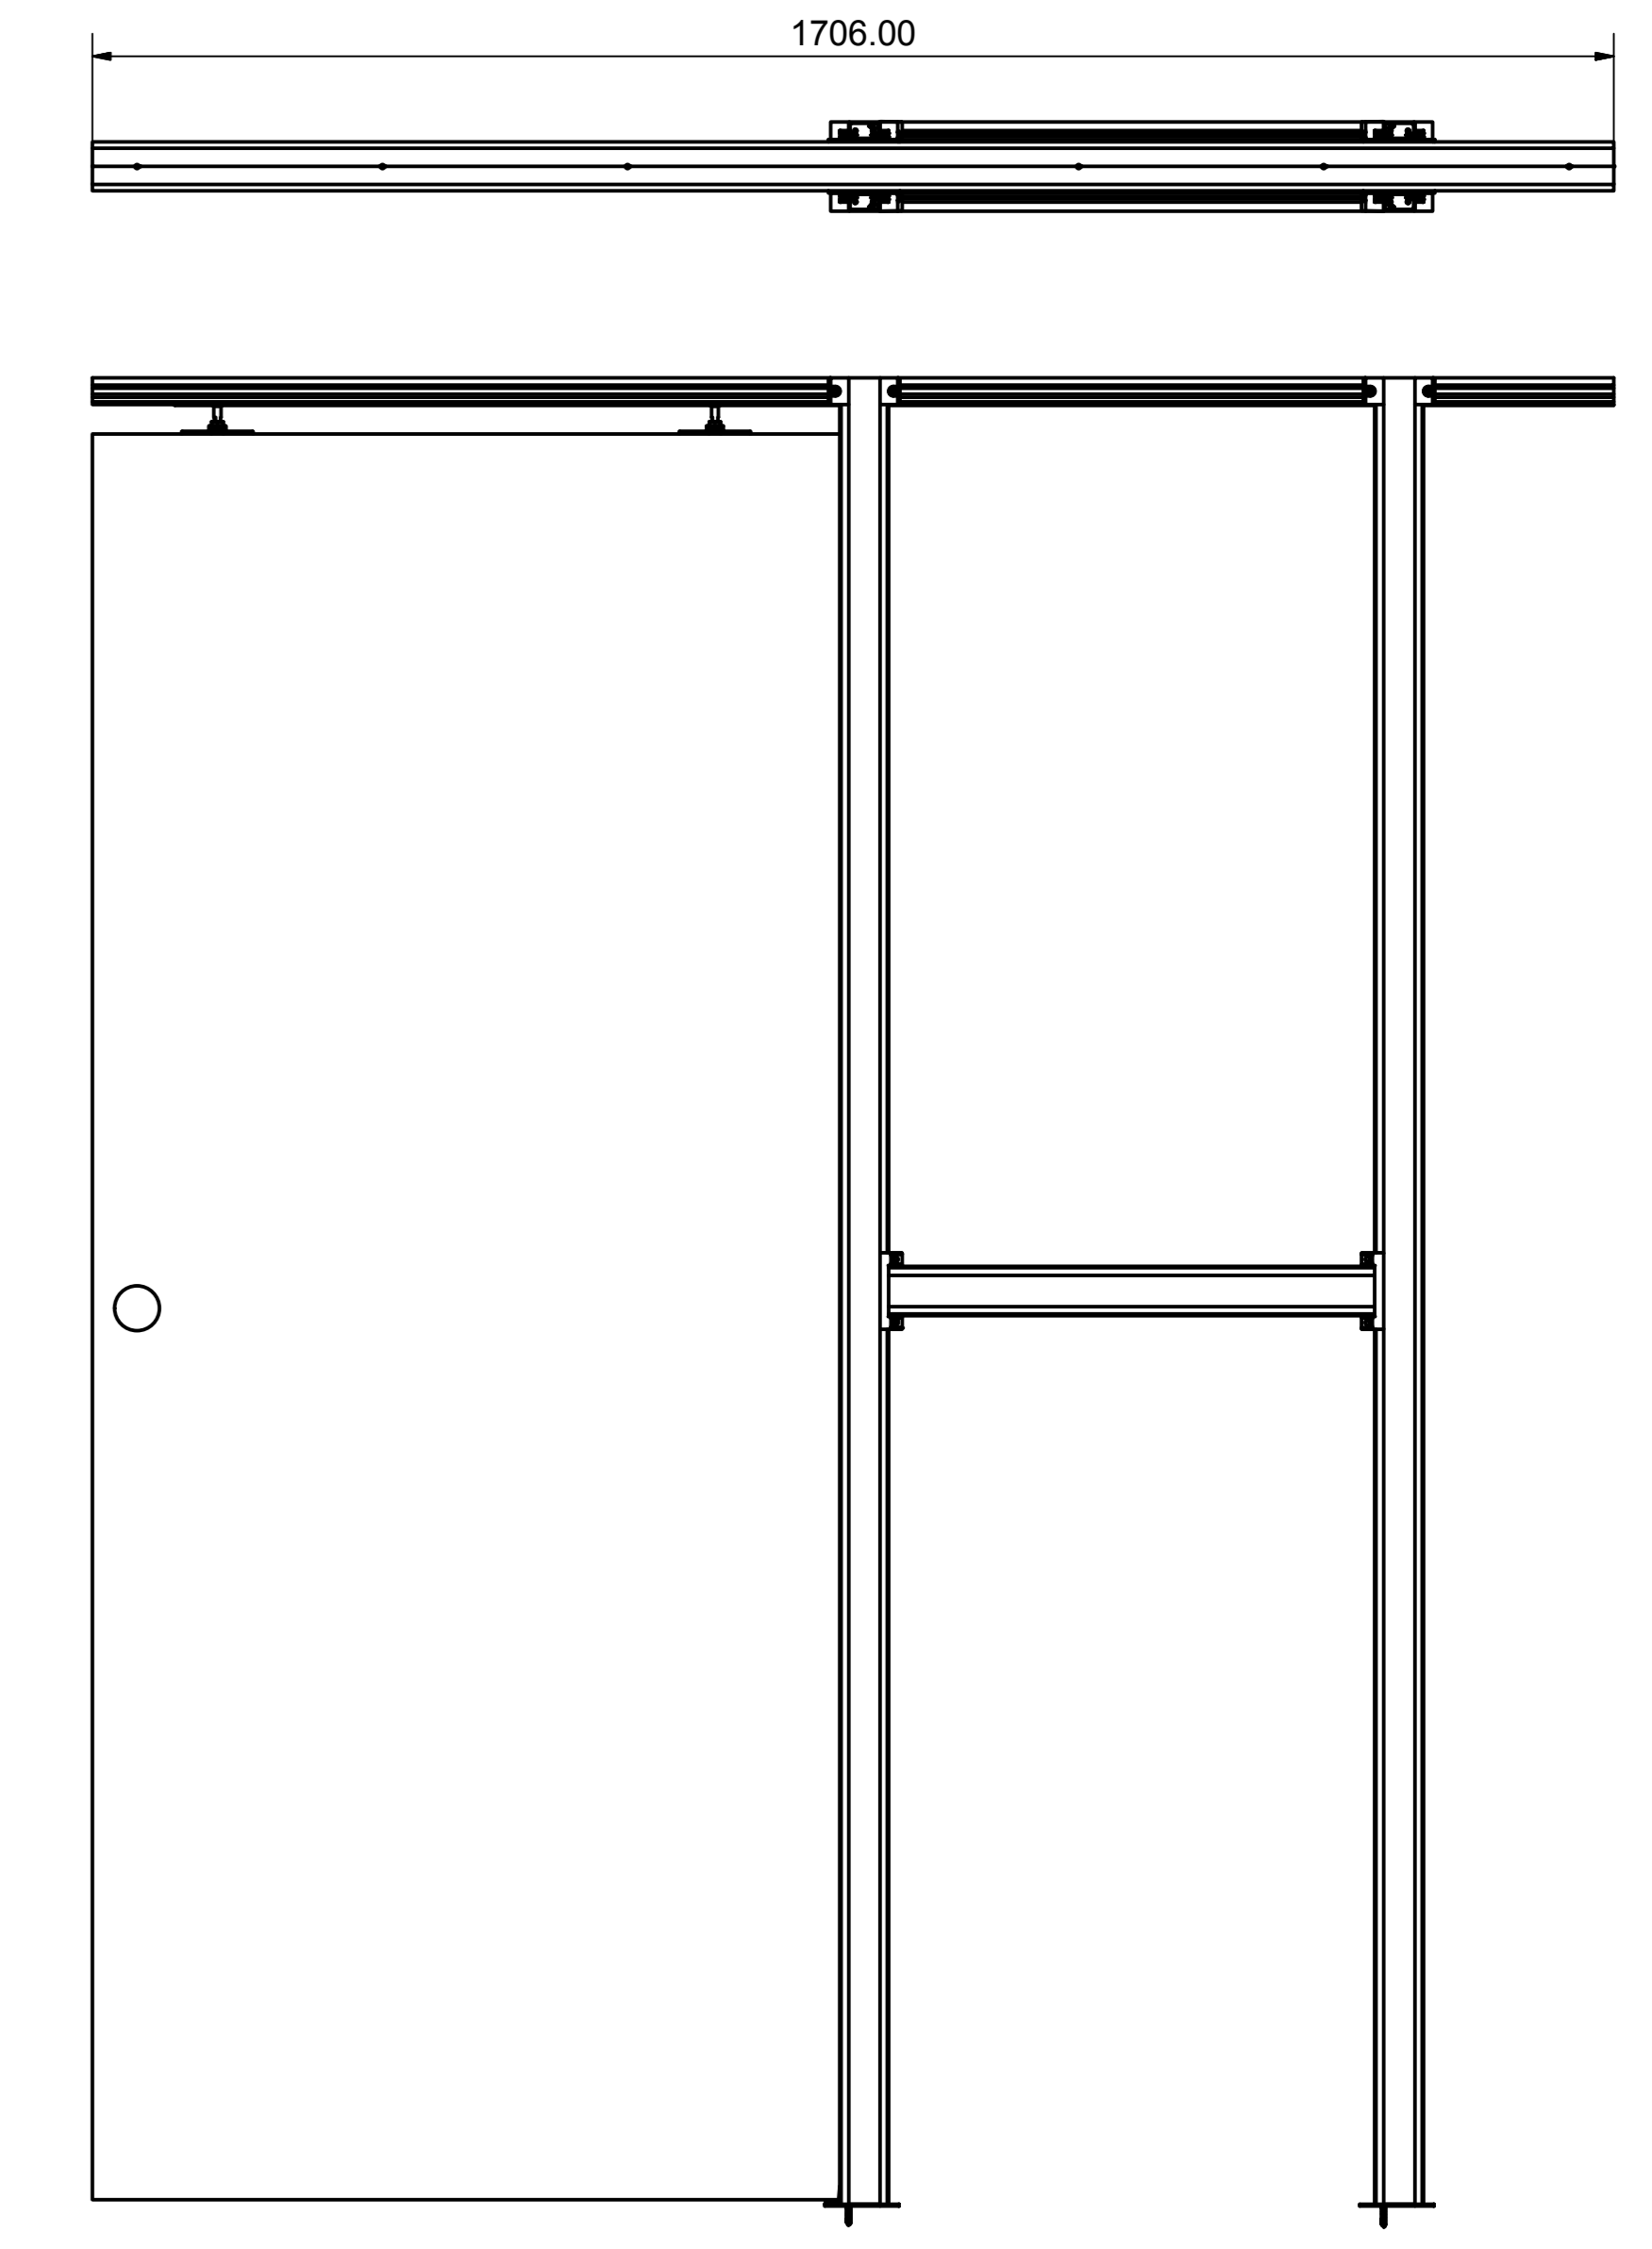

PDK PRO 1
1981mm x 610mm MDS
125mm FWT

PDK PRO 2
1981mm x 686mm MDS
125mm FWT

PDK PRO 3
1981mm x 762mm MDS
125mm FWT

PDK PRO 4
1981mm x 838mm MDS
125mm FWT

PDK PRO 6
2040mm x 826mm MDS
125mm FWT

PDK PRO 7
1981mm x 726mm MDS
125mm FWT

PDK PRO 10
2315mm x 930mm MDS
125mm FWT

KEY: -
MDS - MAX. DOOR SIZE
FWT - FINISHED WALL THICKNESS

NOTES: -
1. APPROX SCALE: 1 : 8
2. DRAWING DIMENSIONS RELATE TO OVERALL OPENING SIZE