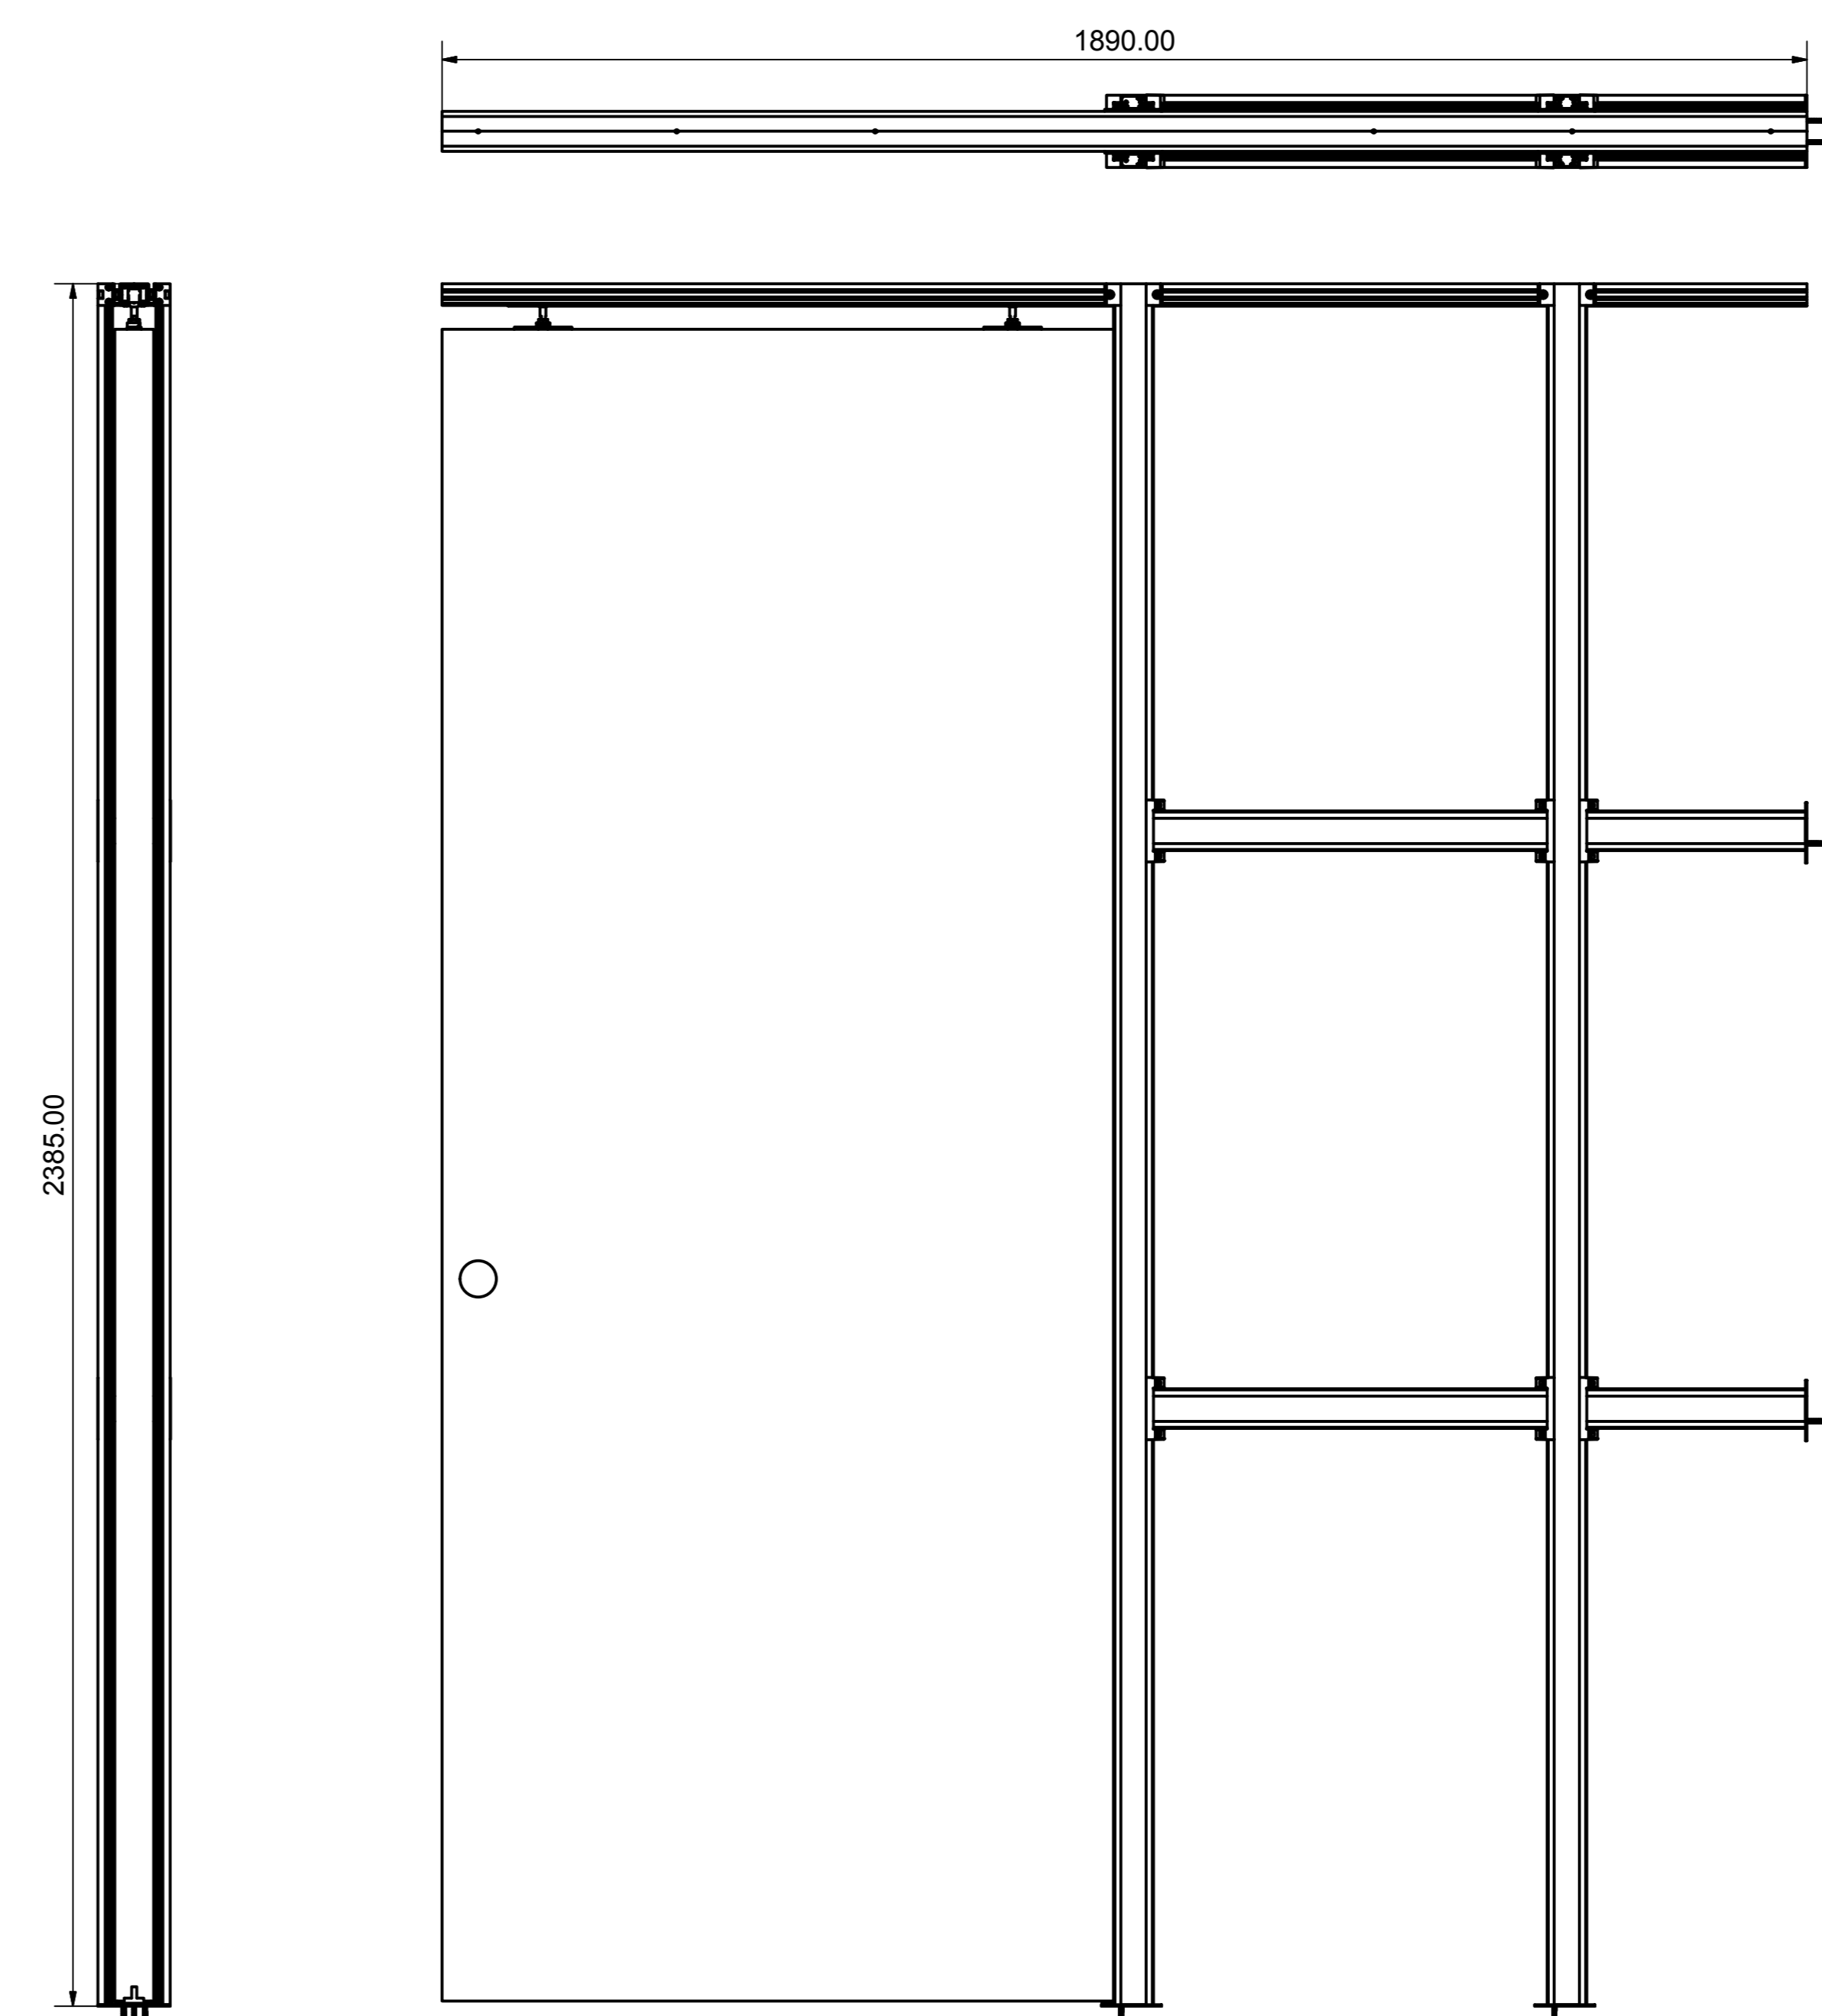

PDK PRO 1
1981mm x 610mm MDS
125mm FWT

PDK PRO 2
1981mm x 686mm MDS
125mm FWT

PDK PRO 3
1981mm x 762mm MDS
125mm FWT

PDK PRO 4
1981mm x 838mm MDS
125mm FWT

PDK PRO 6
2040mm x 826mm MDS
125mm FWT

PDK PRO 7
1981mm x 726mm MDS
125mm FWT

PDK PRO 10
2315mm x 930mm MDS
125mm FWT

KEY: -
MDS - MAX. DOOR SIZE
FWT - FINISHED WALL THICKNESS

NOTES: -
1. APPROX SCALE: 1 : 8
2. DRAWING DIMENSIONS RELATE TO OVERALL OPENING SIZE