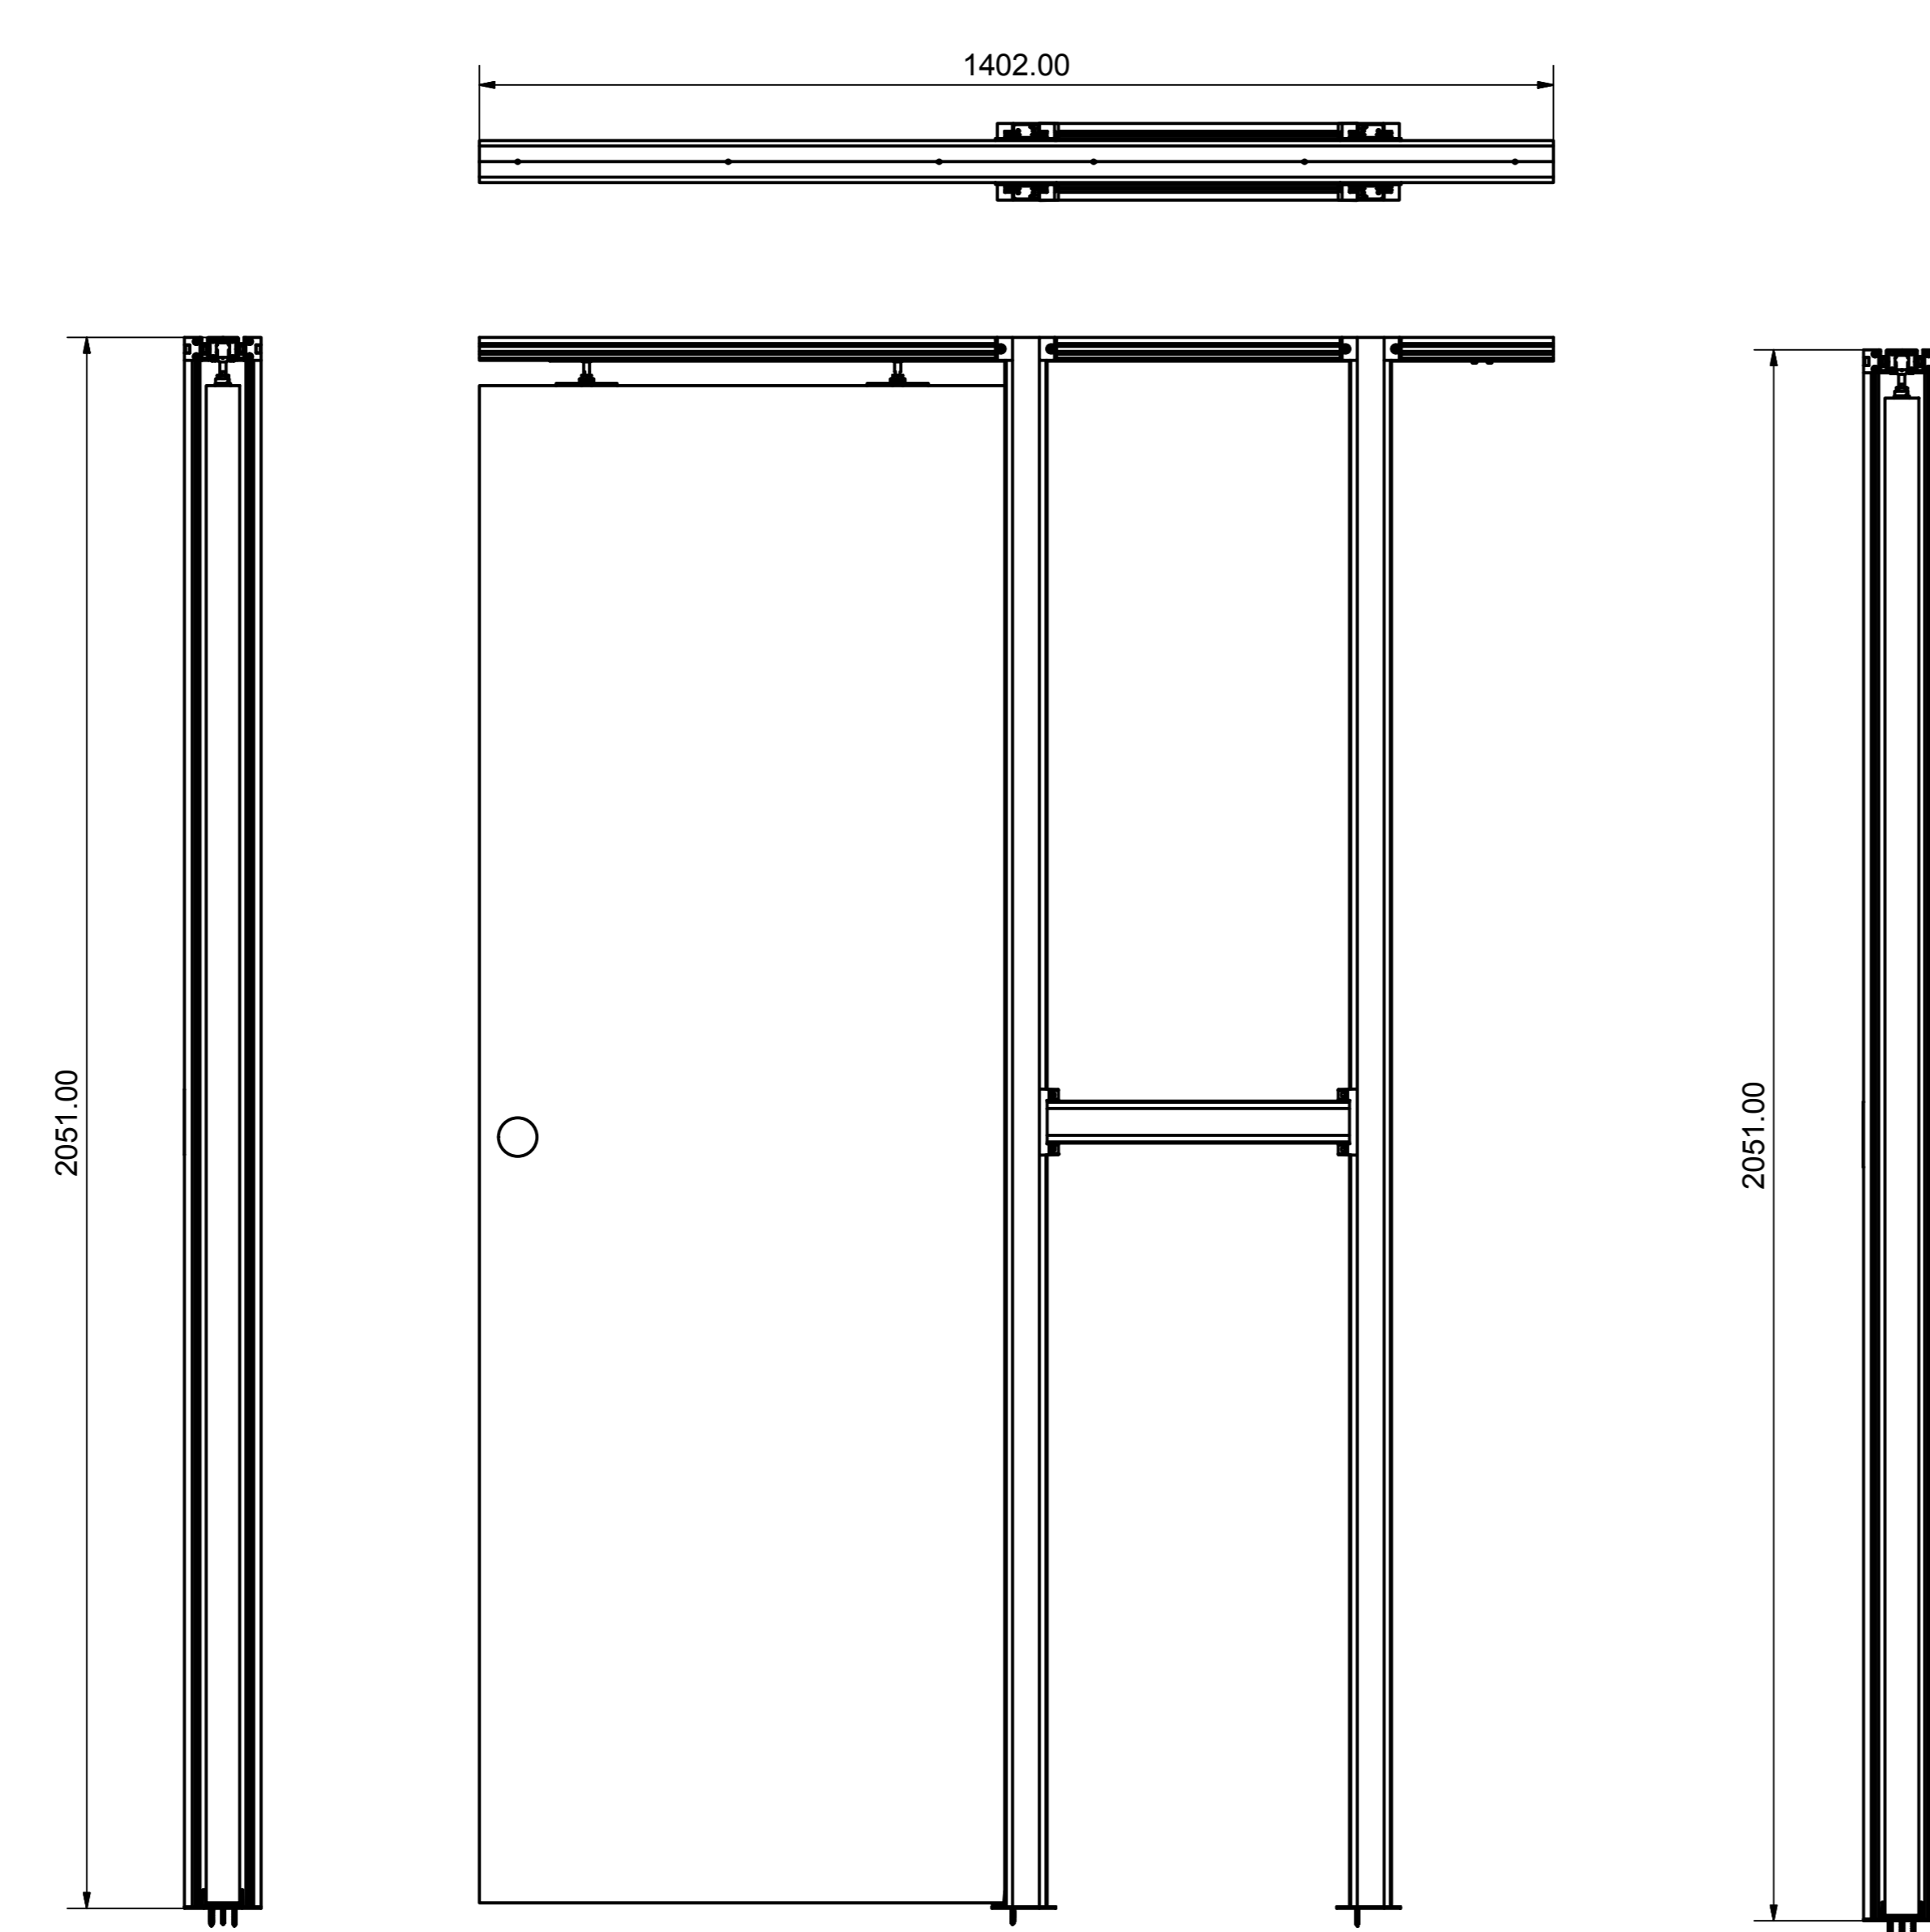

PDK PRO 1
1981mm x 610mm MDS
125mm FWT

PDK PRO 2
1981mm x 686mm MDS
125mm FWT

PDK PRO 3
1981mm x 762mm MDS
125mm FWT

PDK PRO 4
1981mm x 838mm MDS
125mm FWT

PDK PRO 6
2040mm x 826mm MDS
125mm FWT

PDK PRO 7
1981mm x 726mm MDS
125mm FWT

PDK PRO 10
2315mm x 930mm MDS
125mm FWT

KEY: -
MDS - MAX. DOOR SIZE
FWT - FINISHED WALL THICKNESS

NOTES: -
1. APPROX SCALE: 1 : 8
2. DRAWING DIMENSIONS RELATE TO OVERALL OPENING SIZE