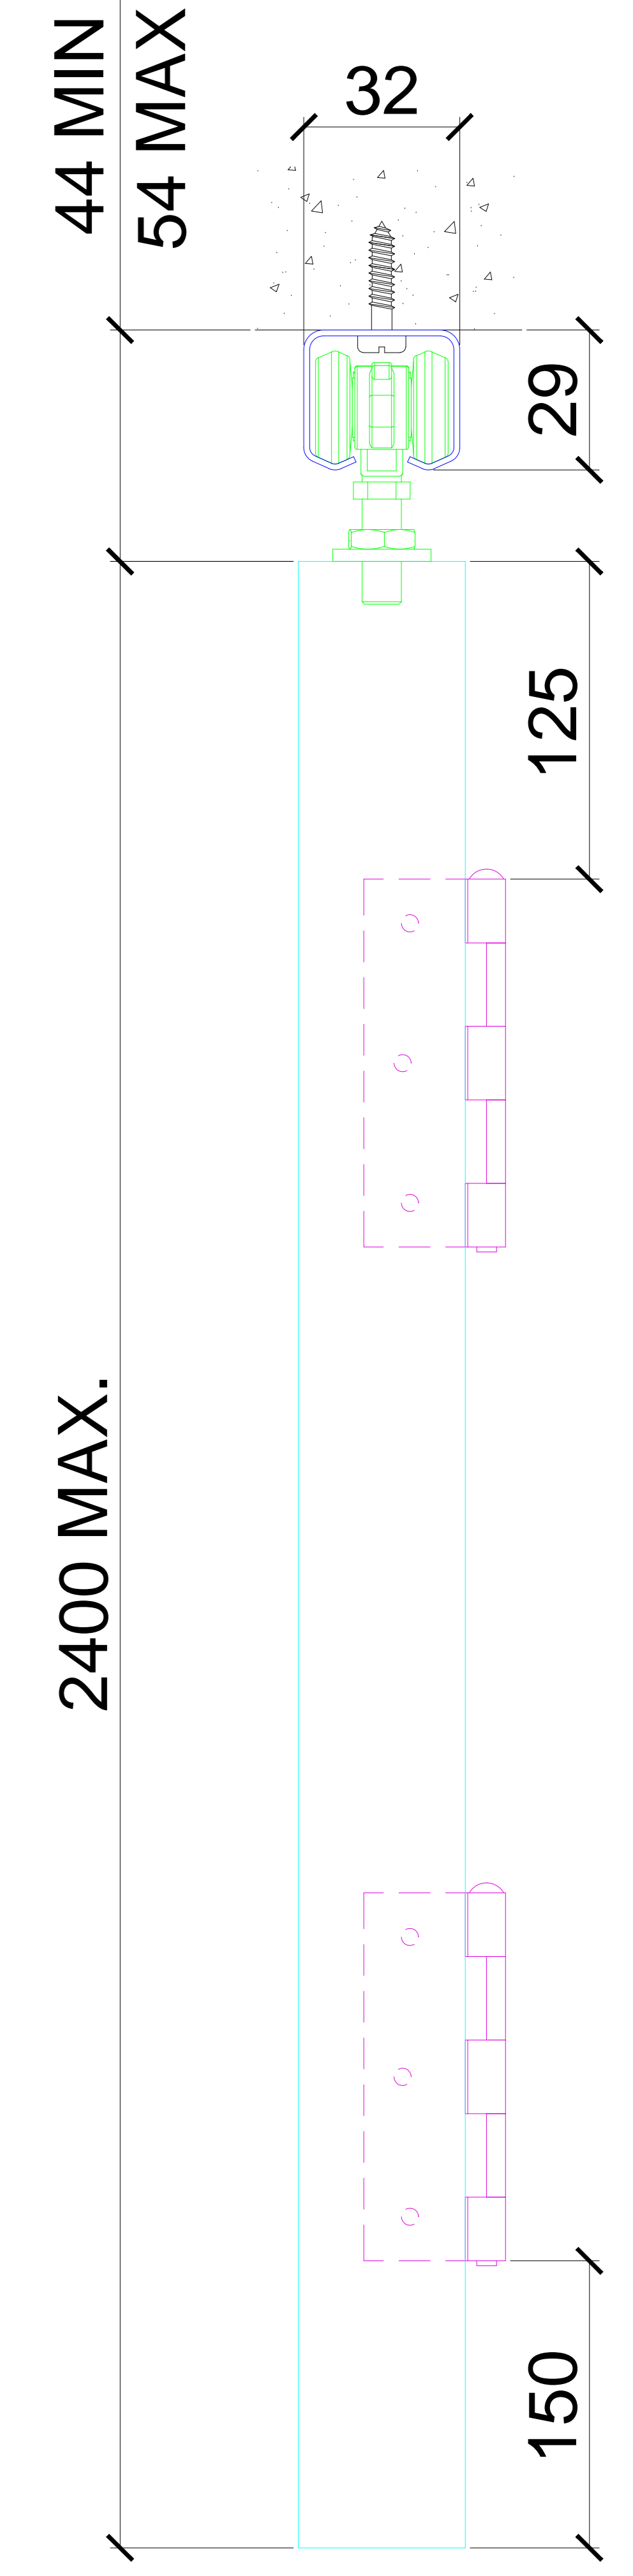

283N
280
289T

282HD

289B

NOTES:
1. DRAWING IS FOR REFERENCE AND SUBJECT TO CHANGE WITHOUT NOTICE.
2. APPLICATION IS OF WOOD DOOR WEIGHT MAX 25kg.
3. ALL DIMENSIONS ARE IN MILLIMETERS.

Description:	HUSKY FOLDING 25 - FOLDING DOOR GEAR
PCN code:	HF25
CAD scale:	1:1
Drawing size:	A0
Revision:	A