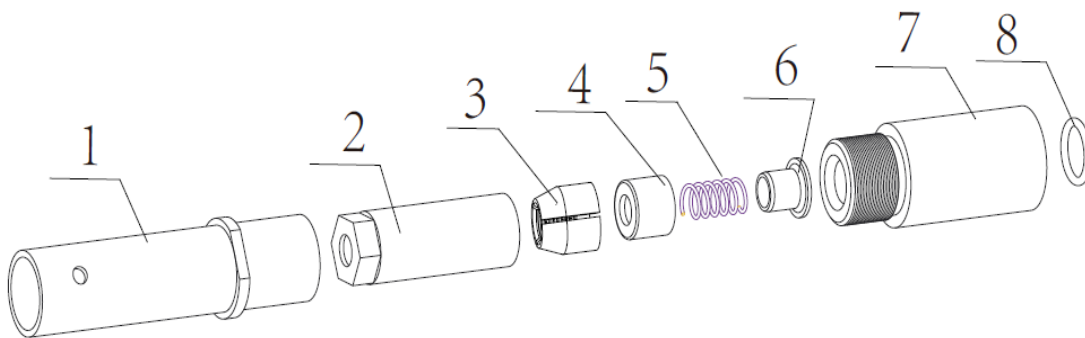

Nose Set HK640G-MG06

capacity: 3/16" Magnagrip

LOCATION REF. NO.	PART NO.	COMPONENT PARTS	Quantities in Set
1	A02105-00	nose assembly	1
2	P03790-00	jaw case	1
3	P04061-00	jaw set	1
4	P03784-00	pusher	1
5	P03785-00	pusher spring	1
6	P03786-00	spring seat	1
7	P03780-00	spring sleeve	1
8	F00202-00	O-ring 9x1.8	1