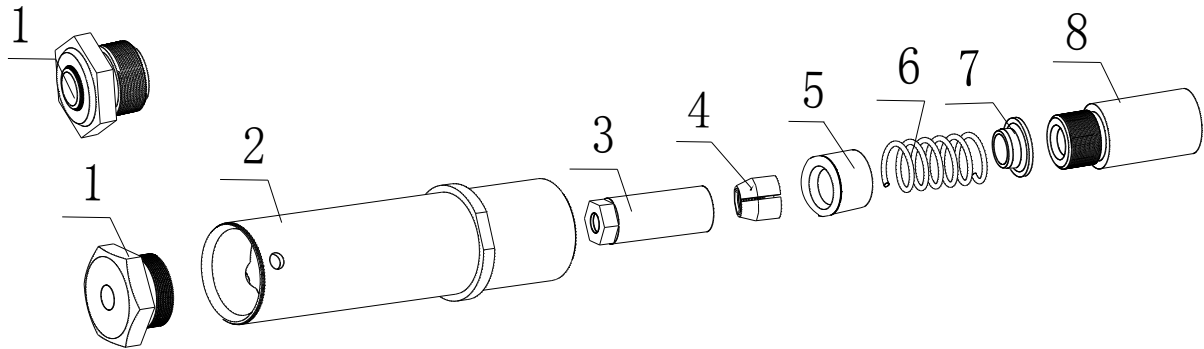

# Nose Set HK640G-12SR

capacity: 3/8" Magnalok® / Monobolt® or equivalent setting

LOCATION REF. NO.	PART NO.	COMPONENT PARTS	Quantities in Set
1	P04434-00	3/8" concave nosepiece / magnalok	1
	P04433-00	3/8" protrude nosepiece / monobolt	1
2	P04430-00	front sleeve	1
3	P04431-00	jaw case	1
4	P04432-00	jaw set	1
5	P03784-00	pusher	1
6	P03785-00	pusher spring	1
7	P03786-00	spring seat	1
8	P03780-00	spring sleeve	1