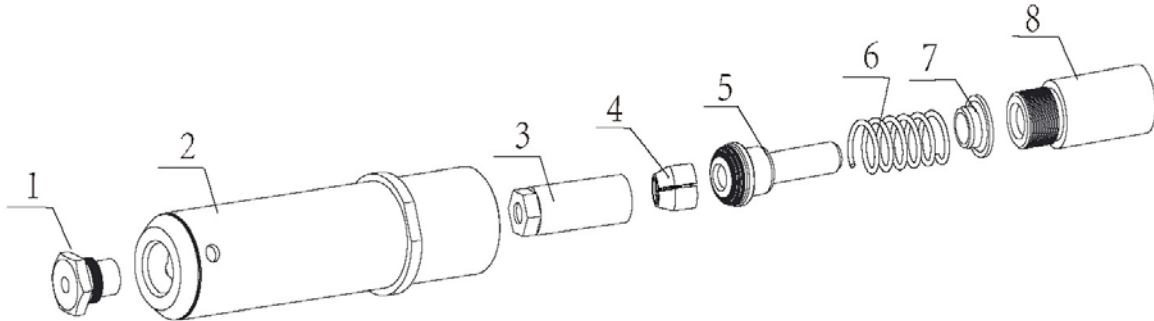

Nose Set HK640G-0608SR

capacity: Magnalok / Monobolt / Countersunk Head - 1/4" and 3/16"

Location Ref. No.	PART NO.	COMPONENT PARTS	Quantities in Set
1	P03758-00	Magnalok nosepiece 1/4"	1
	P04474-00	Magnalok nosepiece 3/16"	1
	P04294-00	Monobolt nosepiece 1/4"	1
	P04339-00	Monobolt nosepiece 3/16"	1
	P04337-00	standard/csk nosepiece 1/4"	1
	P04338-00	standard/csk nosepiece 3.16"	1
2	P03759-00	front sleeve	1
3	P03768-00	jaw case	1
4	P03767-00	jaws set	1
5	P03760-00	pusher	1
6	P03769-00	pusher spring	1
7	P03770-00	spring seat	1
8	P03761-00	spring house	1