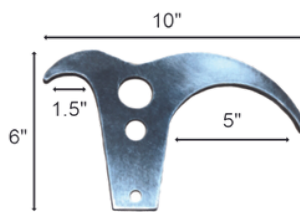

## SPECS:

Length: 60" Fixed

64" to 98" Adjustable

36" Fixed

## Available Attachments:

2.5 LBS  
**SH3PACK**

1.5 LBS  
**SH1000**

2 LBS  
**SH1250**

1 LBS  
**TALHOOK**

1.5 LBS  
**TALHOOK2**

0.3 LBS  
**GRAHOOK2**

1 LBS  
**SHDUAL**

## Part Numbers:

RIGID PUSH / PULL  
SUSPENDED LOAD CONTROL

ATTACHMENT OPTION	SLING-STIK MODEL	ORDER PART #
<b>SH3PACK</b> For Chain Size 1/2", 5/8", 3/4"  Steel	SS001 	SS001-SH3PACK
	SS002 	SS002-SH3PACK
	SS003 	SS003-SH3PACK
<b>SH1000</b> For Chain Size 1"  Steel	SS001 	SS001-SH1000
	SS002 	SS002-SH1000
	SS003 	SS003-SH1000
<b>SH1250</b> For Chain Size 1 1/4"  Steel	SS001 	SS001-SH1250
	SS002 	SS002-SH1250
	SS003 	SS003-SH1250
<b>TALHOOK</b> Talon Hook Push/Pull/Snag  Steel	SS001 	SS001-TALHOOK
	SS002 	SS002-TALHOOK
	SS003 	SS003-TALHOOK
<b>TALHOOK2</b> Talon Hook One Large 5" Grip  Steel	SS001 	SS001-TALHOOK2
	SS002 	SS002-TALHOOK2
	SS003 	SS003-TALHOOK2
<b>GRAHOOK2</b> Grapppler Style Large Hook 3" Grip  Aluminum	SS001 	SS001-GRAHOOK2
	SS002 	SS002-GRAHOOK2
	SS003 	SS003-GRAHOOK2
<b>SHDUAL</b> Dual Hook Push/Pull/Snag  Aluminum	SS001 	SS001-SHDUAL
	SS002 	SS002-SHDUAL
	SS003 	SS003-SHDUAL