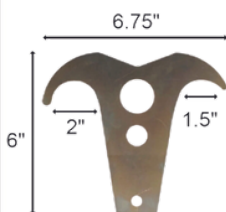

## SPECS:

Length: 60" Fixed

64" to 98" Adjustable

36" Fixed

## Available Attachments:

2.5 LBS  
**SH3PACK**

1.5 LBS  
**SH1000**

2 LBS  
**SH1250**

1 LBS  
**TALHOOK**

1.5 LBS  
**TALHOOK2**

0.3 LBS  
**GRAHOOK2**

1 LBS  
**SHDUAL**

## Part Numbers:

RIGID PUSH / PULL  
SUSPENDED LOAD CONTROL

ATTACHMENT OPTION	SLING-STIK MODEL	ORDER PART #
<b>SH3PACK</b> For Chain Size 1/2", 5/8", 3/4"  Steel	SS001 	SS001-SH3PACK
	SS002 	SS002-SH3PACK
	SS003 	SS003-SH3PACK
<b>SH1000</b> For Chain Size 1"  Steel	SS001 	SS001-SH1000
	SS002 	SS002-SH1000
	SS003 	SS003-SH1000
<b>SH1250</b> For Chain Size 1 1/4"  Steel	SS001 	SS001-SH1250
	SS002 	SS002-SH1250
	SS003 	SS003-SH1250
<b>TALHOOK</b> Talon Hook Push/Pull/Snag  Steel	SS001 	SS001-TALHOOK
	SS002 	SS002-TALHOOK
	SS003 	SS003-TALHOOK
<b>TALHOOK2</b> Talon Hook One Large 5" Grip  Steel	SS001 	SS001-TALHOOK2
	SS002 	SS002-TALHOOK2
	SS003 	SS003-TALHOOK2
<b>GRAHOOK2</b> Grapppler Style Large Hook 3" Grip  Aluminum	SS001 	SS001-GRAHOOK2
	SS002 	SS002-GRAHOOK2
	SS003 	SS003-GRAHOOK2
<b>SHDUAL</b> Dual Hook Push/Pull/Snag  Aluminum	SS001 	SS001-SHDUAL
	SS002 	SS002-SHDUAL
	SS003 	SS003-SHDUAL