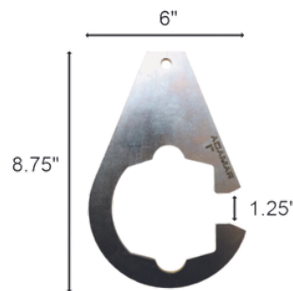

## SPECS:

Length: 60" Fixed

64" to 98" Adjustable

36" Fixed

## Available Attachments:

2.5 LBS  
**SH3PACK**

1.5 LBS  
**SH1000**

2 LBS  
**SH1250**

1 LBS  
**TALHOOK**

1.5 LBS  
**TALHOOK2**

0.3 LBS  
**GRAHOOK2**

1 LBS  
**SHDUAL**