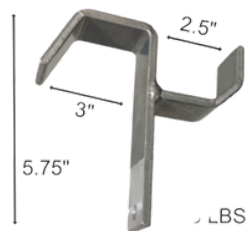

## SPECS:

Length: 60" Fixed

64" to 98" Adjustable

36" Fixed

## Available Attachments:

2.5 LBS  
**SH3PACK**

1.5 LBS  
**SH1000**

2 LBS  
**SH1250**

1 LBS  
**TALHOOK**

1.5 LBS  
**TALHOOK2**

0.3 LBS  
**GRAHOOK2**

1 LBS  
**SHDUAL**

**RIGID PUSH / PULL  
SUSPENDED LOAD CONTROL**

## Part Numbers:

RIGID PUSH / PULL  
SUSPENDED LOAD CONTROL

ATTACHMENT OPTION	SLING-STIK MODEL	ORDER PART #
<b>SH3PACK</b> For Chain Size 1/2", 5/8", 3/4"  Steel	SS001 	SS001-SH3PACK
	SS002 	SS002-SH3PACK
	SS003 	SS003-SH3PACK
<b>SH1000</b> For Chain Size 1"  Steel	SS001 	SS001-SH1000
	SS002 	SS002-SH1000
	SS003 	SS003-SH1000
<b>SH1250</b> For Chain Size 1 1/4"  Steel	SS001 	SS001-SH1250
	SS002 	SS002-SH1250
	SS003 	SS003-SH1250
<b>TALHOOK</b> Talon Hook Push/Pull/Snag  Steel	SS001 	SS001-TALHOOK
	SS002 	SS002-TALHOOK
	SS003 	SS003-TALHOOK
<b>TALHOOK2</b> Talon Hook One Large 5" Grip  Steel	SS001 	SS001-TALHOOK2
	SS002 	SS002-TALHOOK2
	SS003 	SS003-TALHOOK2
<b>GRAHOOK2</b> Grapppler Style Large Hook 3" Grip  Aluminum	SS001 	SS001-GRAHOOK2
	SS002 	SS002-GRAHOOK2
	SS003 	SS003-GRAHOOK2
<b>SHDUAL</b> Dual Hook Push/Pull/Snag  Aluminum	SS001 	SS001-SHDUAL
	SS002 	SS002-SHDUAL
	SS003 	SS003-SHDUAL