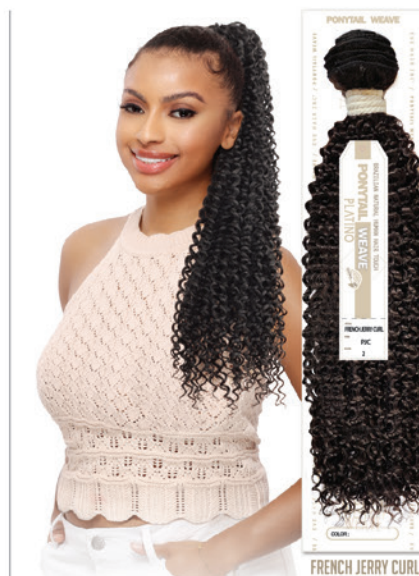

18", 24", 30"

Available colors
1, 1B, 2, 4, 613, M51, ASH BLOND,
AUBURN RED, ICE BLUE, PINK YOGURT,
SILVER, F4/30, T1B/27, T1B/30, T4/613,
T1B/99J

OCEAN WAVE [POC]

18", 24", 30"

Available colors
1, 1B, 2, 4, 613, M51, ASH BLOND,
AUBURN RED, ICE BLUE, PINK YOGURT,
SILVER, F4/30, T1B/27, T1B/30, T4/613,
T1B/99J

BODY WAVE [PBOY]

18", 24", 30"

Available colors
1, 1B, 2, 4, 27, 30, 613, F4/30, M51,
ASH BLOND, AUBURN RED, ICE BLUE,
PINK YOGURT, SILVER, 3T4 ASH BLOND,
3T4 HONEY BLOND

NEW

FRENCH JERRY CURL [PJC]

24", 30"