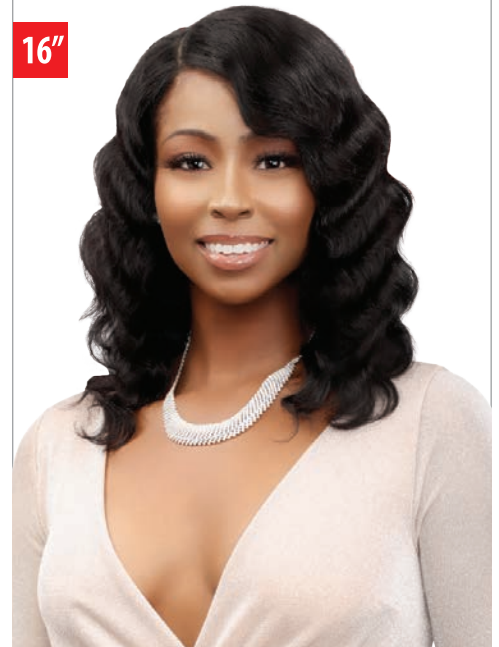

18"

HLF3-JASICA

NATURAL, NATURAL BLACK

16"

HLF3-BANNY

NATURAL, NATURAL BLACK

TRU REMY

100% VIRGIN REMY HUMAN HAIR