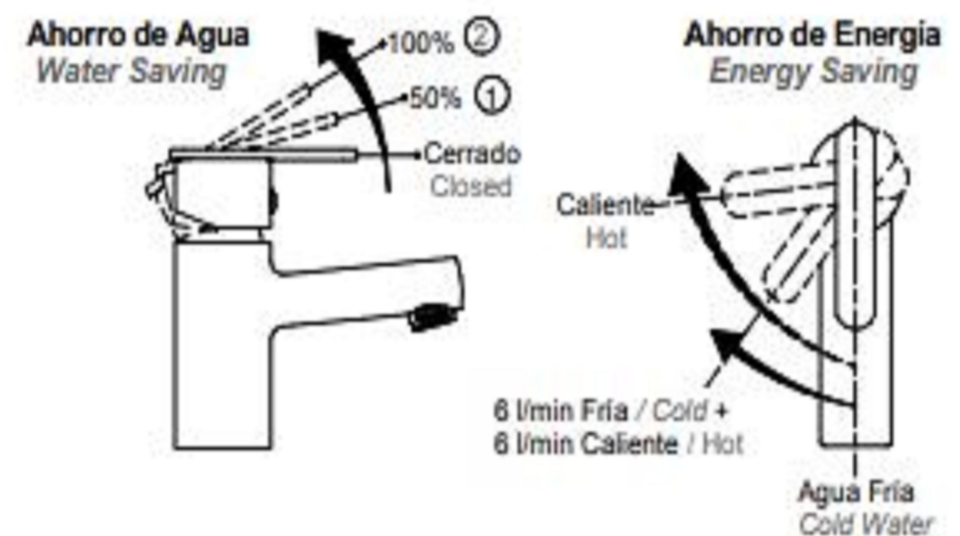

Cartucho Ecológico Ecological Cartridge

Funcionamiento Operation

Las piezas que sufren de desgaste natural en el producto están garantizadas para uso residencial por 5 años, y para uso comercial por 3 años.

La vigencia de la garantía inicia a partir de la fecha de entrega del producto al consumidor indicada en esta Póliza de Garantía.

The parts that suffer from natural wear on the product are warranted for residential use for 5 years, and for commercial use for 3 years.

The validity of the warranted starts from the date of product delivery to the consumer indicated in this Warranted Policy.

Illustrated products may suffer changes without previous notice in its appearance or parts, as a result of the continuous improvement processes to which they are subject, does not imply greater responsibility of the factory.

Visit our pages www.helvex.com.mx for Mexico and www.helvex.com for the international market.

Asesoría y Servicio Técnico:
Consultancy and Technical Service:

(52) 55 53 33 94 31

servicio.tecnico@helvex.com.mx

Refacciones Originales:
Original Spare Parts:

www.refaccioneshelvex.com.mx
refacciones@helvex.com.mx

(52) 55 53 33 94 00

(52) 55 53 33 94 21

Ext. 5913, 5068 y 4815