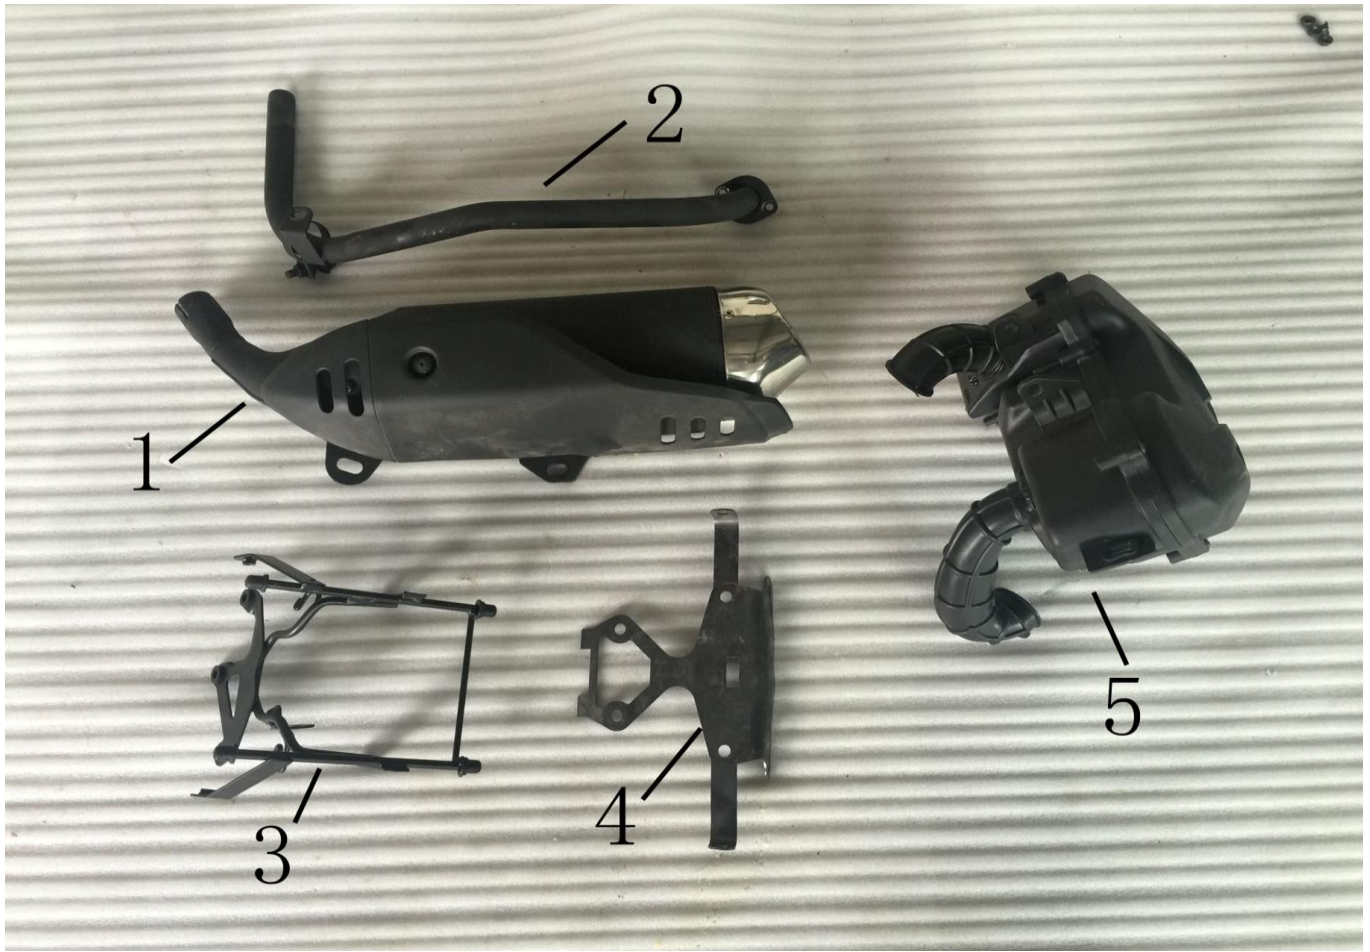

NO.	ICEBEAR PARTS NO.	Chinese name	Description	QTY
1	PMZ125-1-H-001	消音器筒子	MUFFER	1
2	PMZ125-1-H-002	消音器弯管	EXHAUST	1
3	PMZ125-1-H-003	大灯支架	BRACKET HEAD LIGHT	1
4	PMZ125-1-H-004	后尾灯支架	BRACKET TAIL LIGHT	1
5	PMZ125-1-H-005	空滤器	AIR FILTER	1