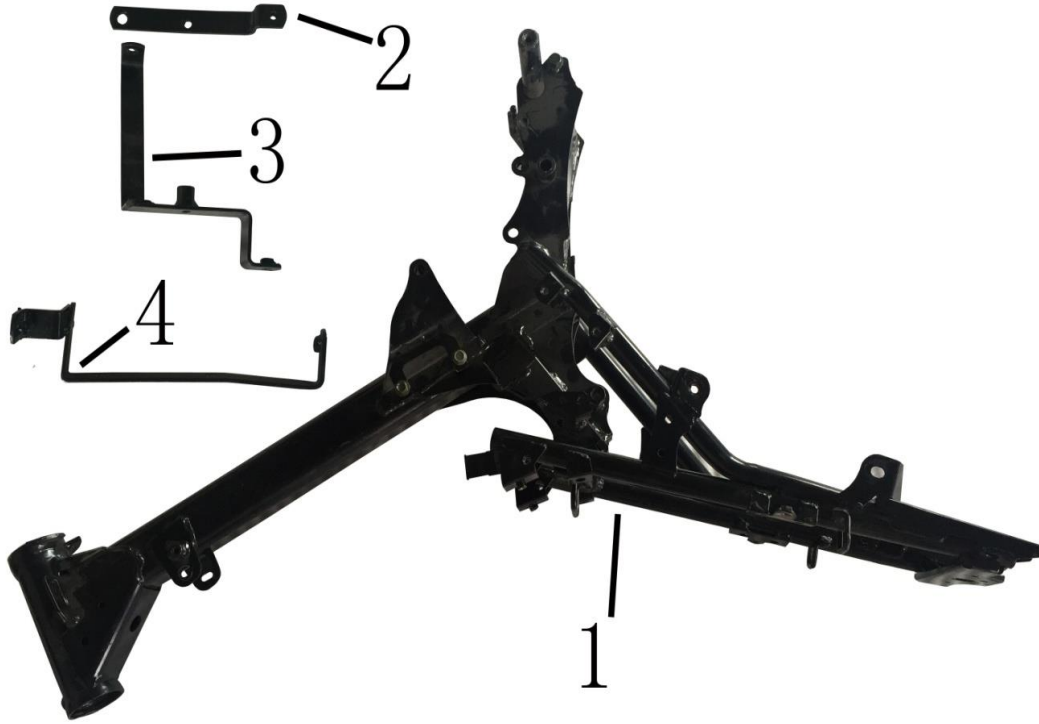

NO.	ICEBEAR PARTS NO.	Chinese name	Description	QTY
1	PMZ125-1-I-001	后平叉衬套	REAR BUSHING	1
2	PMZ125-1-I-002	后平叉	SWING ARM	1
3	PMZ125-1-I-003	后减	REAR SHOCK	1
4	PMZ125-1-I-004	链条调节器	CHAIN ADJUSTER	1

NO.	ICEBEAR PARTS NO.	Chinese name	Description	QTY
1	PMZ125-1-J-001	车架	FRAME	1
2	PMZ125-1-J-002	支架1	BRACKET 1	1
3	PMZ125-1-J-003	支架2	BRACKET 2	1
4	PMZ125-1-J-004	支架3	BRACKET 3	1