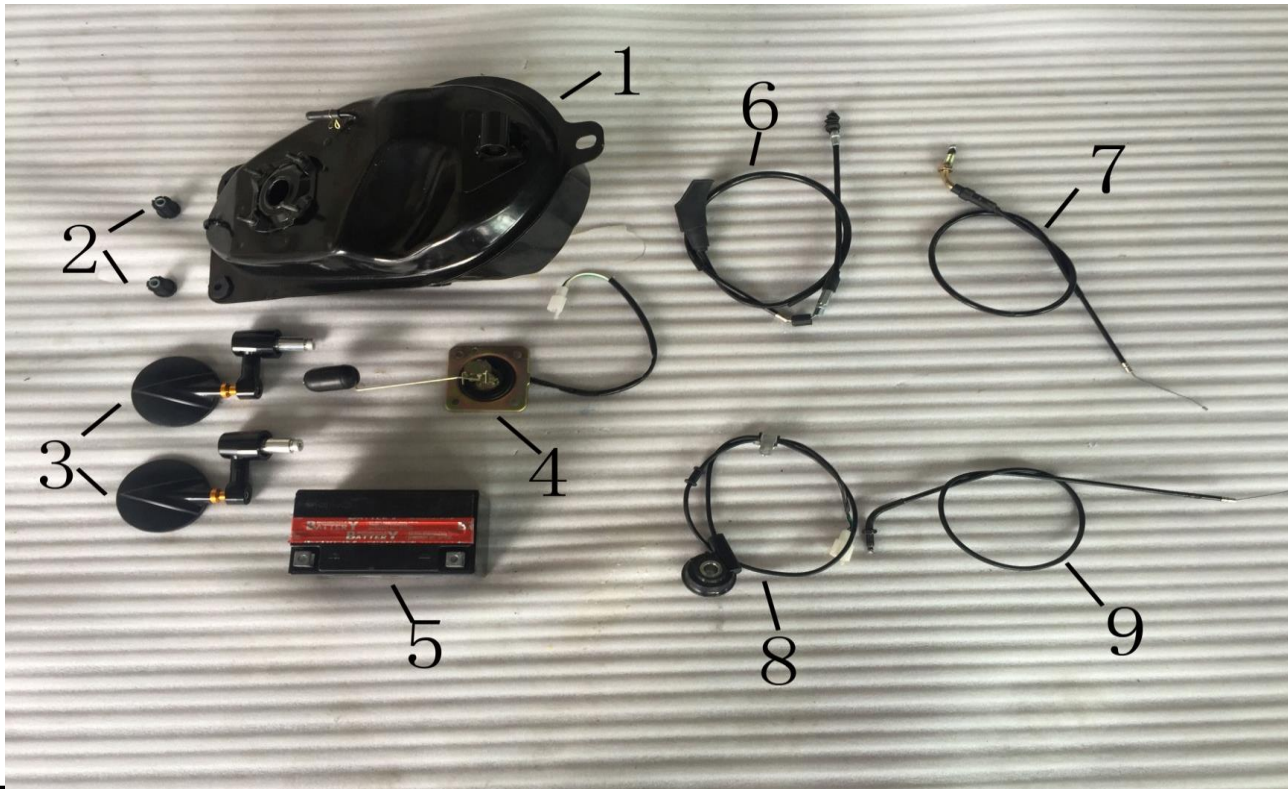

NO.	ICEBEAR PARTS NO.	Chinese name	Description	QTY
1	PMZ125-1-K-001	油箱	FUEL TANK	1
2	PMZ125-1-K-002	油箱缓冲块	FUEL TANK RUBBER WASHER	1
3	PMZ125-1-K-003	后视镜	REAR MIRROR	1
4	PMZ125-1-K-004	油位传感器	GAS SENSOR	1
5	PMZ125-1-K-005	蓄电池	BUTTERY	1
6	PMZ125-1-K-006	离合线	CLUTCH CABLE	1
7	PMZ125-1-K-007	座垫拉线	SEAT CABLE	1
8	PMZ125-1-K-008	转速器	SPEED SENSER	1
9	PMZ125-1-K-009	油门线	Throttle cable	1