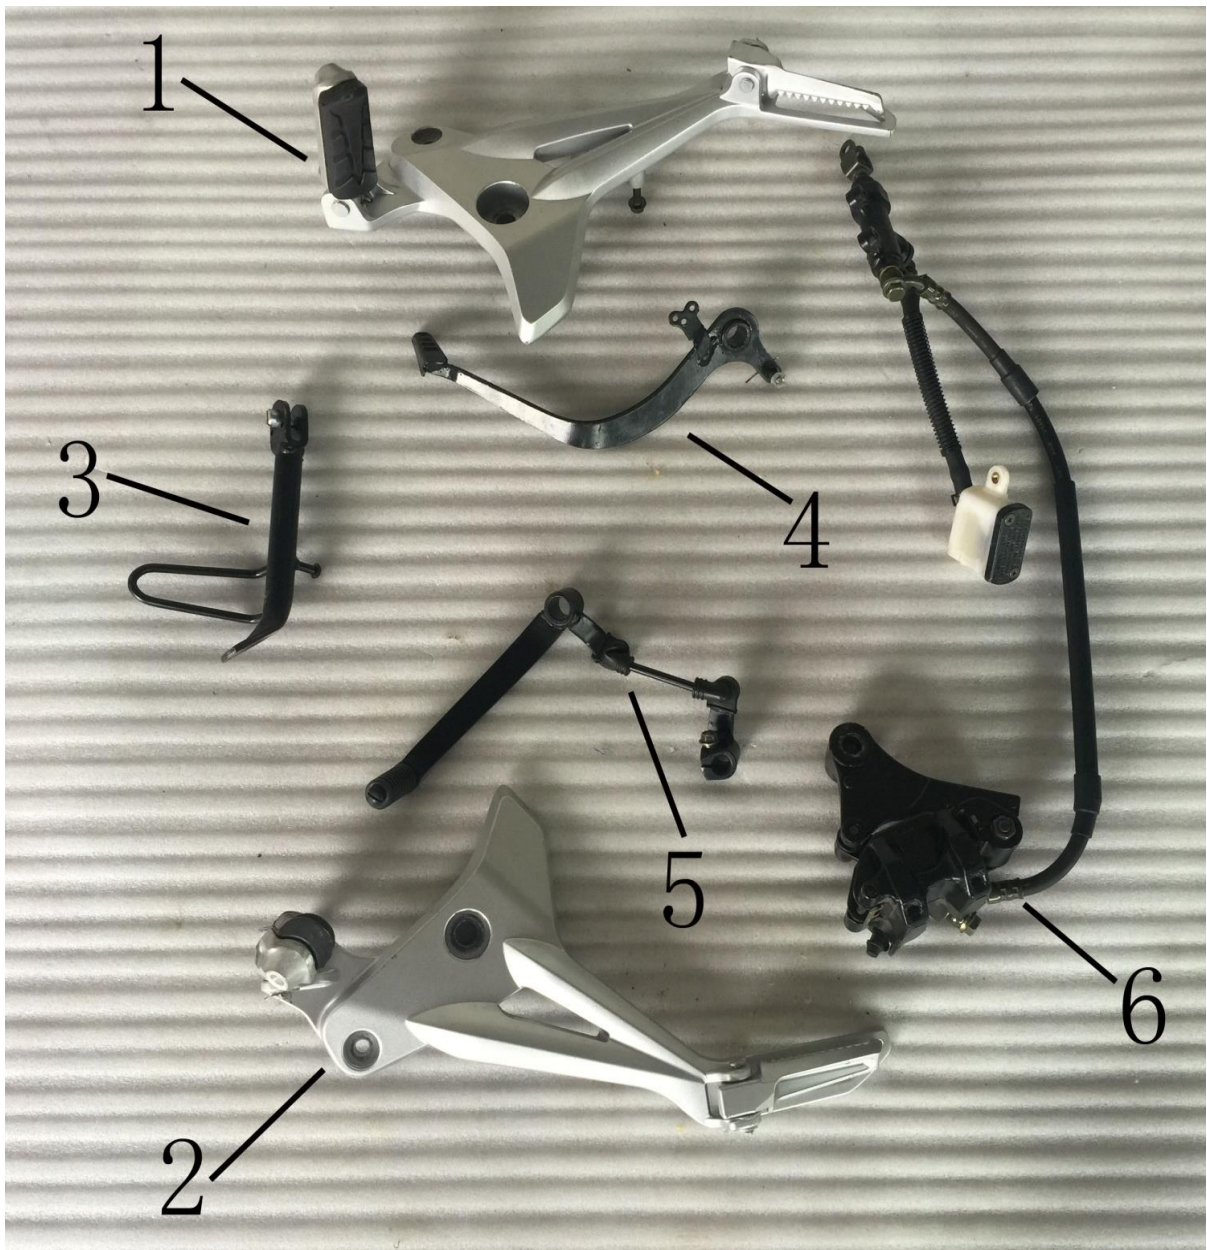

NO.	ICEBEAR PARTS NO.	Chinese name	Description	QTY
1	PMZ125-1-C-001	座垫	seat	1
2	PMZ125-1-C-002	套锁	ignition assy	1
3	PMZ125-1-C-003	座垫锁	seat lock	1
4	PMZ125-1-C-004	座垫拉线	seat cable	1

NO.	ICEBEAR PARTS NO.	Chinese name	Description	QTY
1	PMZ125-1-D-001	发动机	ENGINE	1
2	PMZ125-1-D-002	导线	MAIN WIRES	1
3	PMZ125-1-D-003	进气管纸垫	INTAKE PIPE WASHER	1
4	PMZ125-1-D-004	进气管橡胶垫	INTAKE PIPE RUBBER WASHER	1
5	PMZ125-1-D-005	进气管	INTAKE PIPE	1
6	PMZ125-1-D-006	化油器	CARBURETOR	1
7	PMZ125-1-D-007	闪光器	RELAY ASSY, TUN SIGNAL	1

8	PMZ125-1-D-008	起动继电器	STARTER RELAY	1
9	PMZ125-1-D-009	高压泵	IGNITION COIL	1
10	PMZ125-1-D-010	点火器	CDI	1
11	PMZ125-1-D-011	稳压器	REGULATOR	1
12	PMZ125-1-D-012	喇叭	HORN	1
13	PMZ125-1-D-013	转速感应线	SPEEDO CABLE	1
14	PMZ125-1-D-014	发动机轴1	ENGINE AXLE 1	1
15	PMZ125-1-D-015	发动机轴2	ENGINE AXLE 2	1

NO.	ICEBEAR PARTS NO.	Chinese name	Description	QTY
1	PMZ125-1-E-001	前减	FRONT SHOCK	1
2	PMZ125-1-E-002	前碟刹	FRONT BRAKE	1
3	PMZ125-1-E-003	上联板	STEERING HEAD	1
4	PMZ125-1-E-004	下联板	STEERING STEM	1

5	PMZ125-1-E-005	钢圈	STEEL BOWEL	1
---	----------------	----	-------------	---

NO.	ICEBEAR PARTS NO.	Chinese name	Description	QTY
1	PMZ125-1-F-001	方向把	HANDLEBAR	1
2	PMZ125-1-F-002	离合器手柄	CLUTCH GRIP	1
3	PMZ125-1-F-003	右开关	RIGHT CONTROL PANEL	1
4	PMZ125-1-F-004	右胶套	HAND GRIP (RIGHT)	1
5	PMZ125-1-F-005	左胶套	HAND GRIP (LEFT)	1
6	PMZ125-1-F-006	左开关	LEFT CONTROL PANEL	1
7	PMZ125-1-F-007	缓冲皮	RUBBER WASHER	1
8	PMZ125-1-F-008	把手座	HANDLEBAR HOLDER	1
9	PMZ125-1-F-009	把手压块	HANDLEBAR HOLDER	1