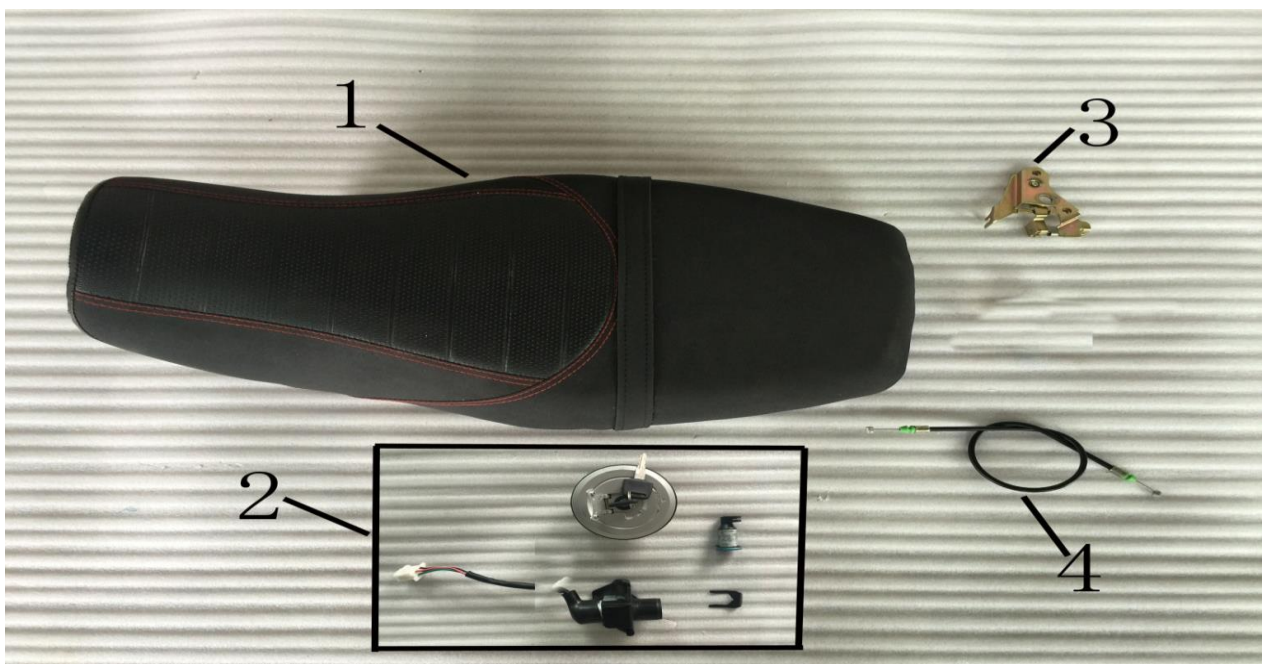

NO.	ICEBEAR PARTS NO.	Chinese name	Description	QTY
1	PMZ125-1-B-001	右内测板	INNER SIDE COVER RH	1
2	PMZ125-1-B-002	左内测板	INNER SIDE COVER LH	1
3	PMZ125-1-B-003	油箱盖板	FUEL TANK COVER	1
4	PMZ125-1-B-004	内测板	INNER SIDE COVER	1
5	PMZ125-1-B-005	后泥板	REAR FENDER	1
6	PMZ125-1-B-006	内泥板	INNER FENDER	1