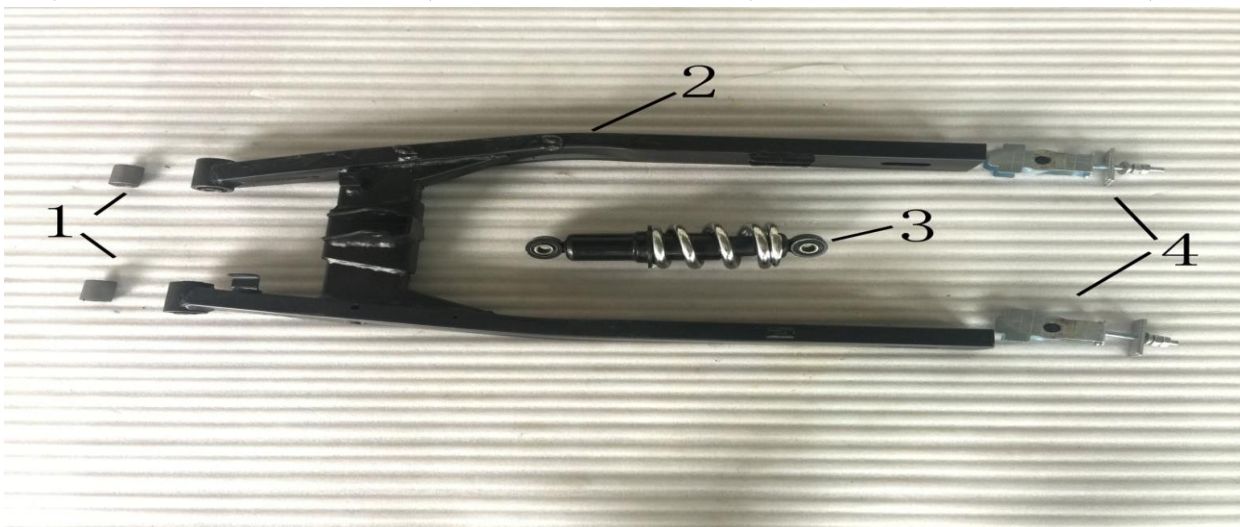

NO.	ICEBEAR PARTS NO.	Chinese name	Description	QTY
1	PMZ125-1-H-001	消音器筒子	MUFFER	1
2	PMZ125-1-H-002	消音器弯管	EXHAUST	1
3	PMZ125-1-H-003	大灯支架	BRACKET HEAD LIGHT	1
4	PMZ125-1-H-004	后尾灯支架	BRACKET TAIL LIGHT	1
5	PMZ125-1-H-005	空滤器	AIR FILTER	1