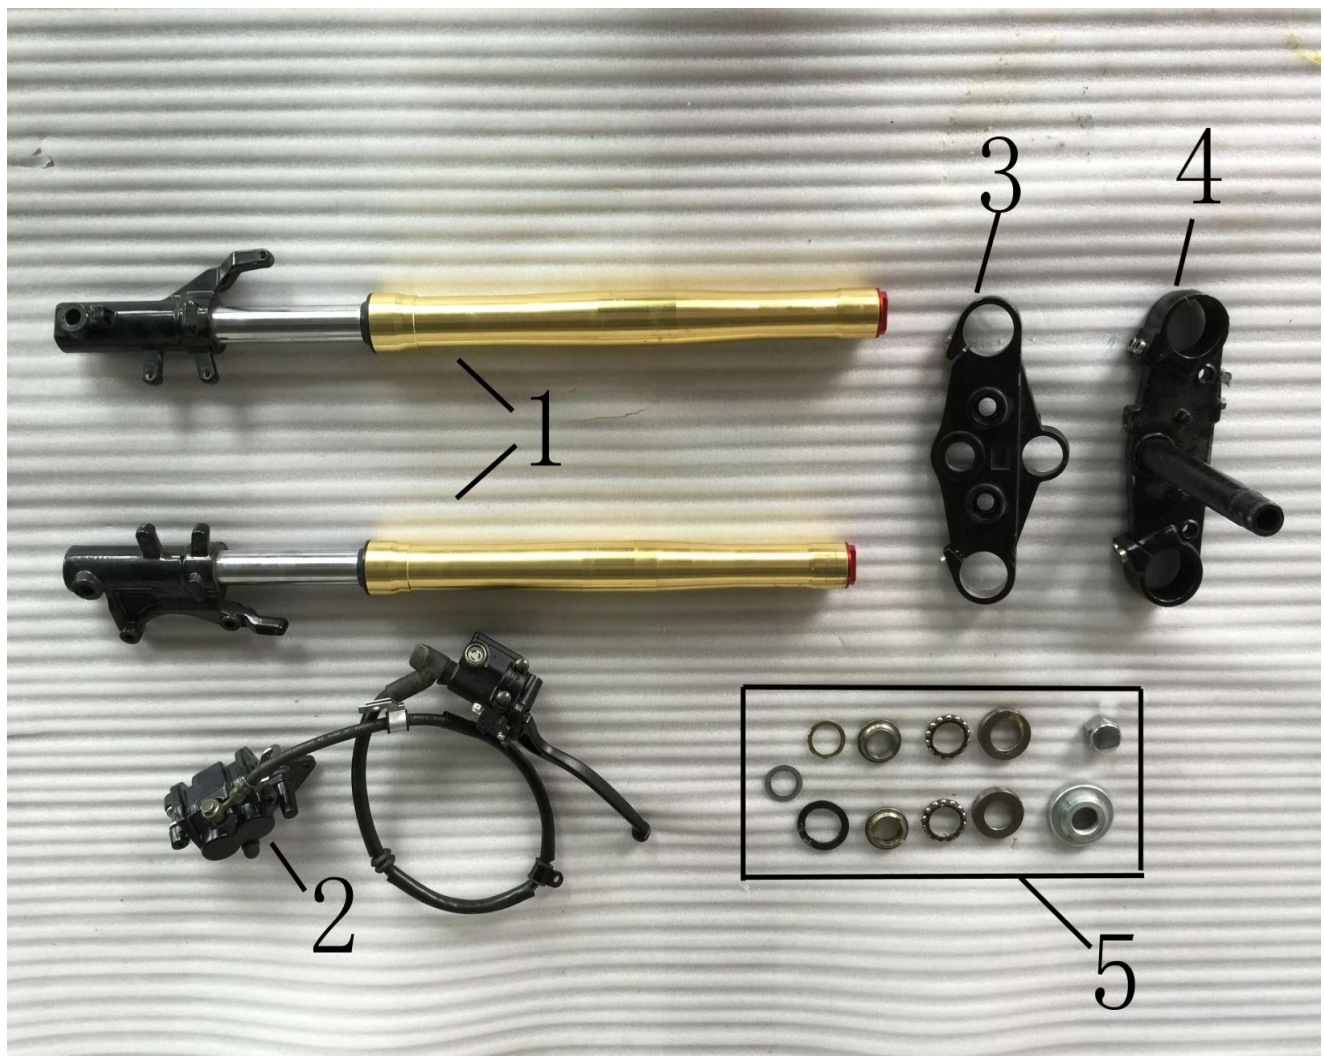

NO.	ICEBEAR PARTS NO.	Chinese name	Description	QTY
1	PMZ125-1-A-001	前泥板	front fender	1
2	PMZ125-1-A-002	车架挡泥板右	frame fender RH	1
3	PMZ125-1-A-003	车架挡泥板左	frame fender LH	1
4	PMZ125-1-A-004	右面板装饰件	FACE COVER ORNEMENT, RH	1
5	PMZ125-1-A-005	左面板装饰件	FACE COVER ORNEMENT, LH	1
6	PMZ125-1-A-006	右装饰罩	ORNEMENT COVER RH	1
7	PMZ125-1-A-007	左装饰罩	ORNEMENT COVER LH	1
8	PMZ125-1-A-008	右前面板	FRONT FACE COVER RH	1
9	PMZ125-1-A-009	左前面板	FRONT FACE COVER LH	1
10	PMZ125-1-A-010	后右边条	REAR PLATE RH	1
11	PMZ125-1-A-011	后左边条	REAR PLATE LH	1
12	PMZ125-1-A-012	后边条	REAR PLATE	1

NO.	ICEBEAR PARTS NO.	Chinese name	Description	QTY
1	PMZ125-1-B-001	右内测板	INNER SIDE COVER RH	1
2	PMZ125-1-B-002	左内测板	INNER SIDE COVER LH	1
3	PMZ125-1-B-003	油箱盖板	FUEL TANK COVER	1
4	PMZ125-1-B-004	内测板	INNER SIDE COVER	1
5	PMZ125-1-B-005	后泥板	REAR FENDER	1
6	PMZ125-1-B-006	内泥板	INNER FENDER	1

NO.	ICEBEAR PARTS NO.	Chinese name	Description	QTY
1	PMZ125-1-C-001	座垫	seat	1
2	PMZ125-1-C-002	套锁	ignition assy	1
3	PMZ125-1-C-003	座垫锁	seat lock	1
4	PMZ125-1-C-004	座垫拉线	seat cable	1

NO.	ICEBEAR PARTS NO.	Chinese name	Description	QTY
1	PMZ125-1-D-001	发动机	ENGINE	1
2	PMZ125-1-D-002	导线	MAIN WIRES	1
3	PMZ125-1-D-003	进气管纸垫	INTAKE PIPE WASHER	1
4	PMZ125-1-D-004	进气管橡胶垫	INTAKE PIPE RUBBER WASHER	1
5	PMZ125-1-D-005	进气管	INTAKE PIPE	1
6	PMZ125-1-D-006	化油器	CARBURETOR	1
7	PMZ125-1-D-007	闪光器	RELAY ASSY, TUN SIGNAL	1

NO.	ICEBEAR PARTS NO.	Chinese name	Description	QTY
1	PMZ125-1-E-001	前减	FRONT SHOCK	1
2	PMZ125-1-E-002	前碟刹	FRONT BRAKE	1
3	PMZ125-1-E-003	上联板	STEERING HEAD	1
4	PMZ125-1-E-004	下联板	STEERING STEM	1

5	PMZ125-1-E-005	钢圈	STEEL BOWEL	1
---	----------------	----	-------------	---