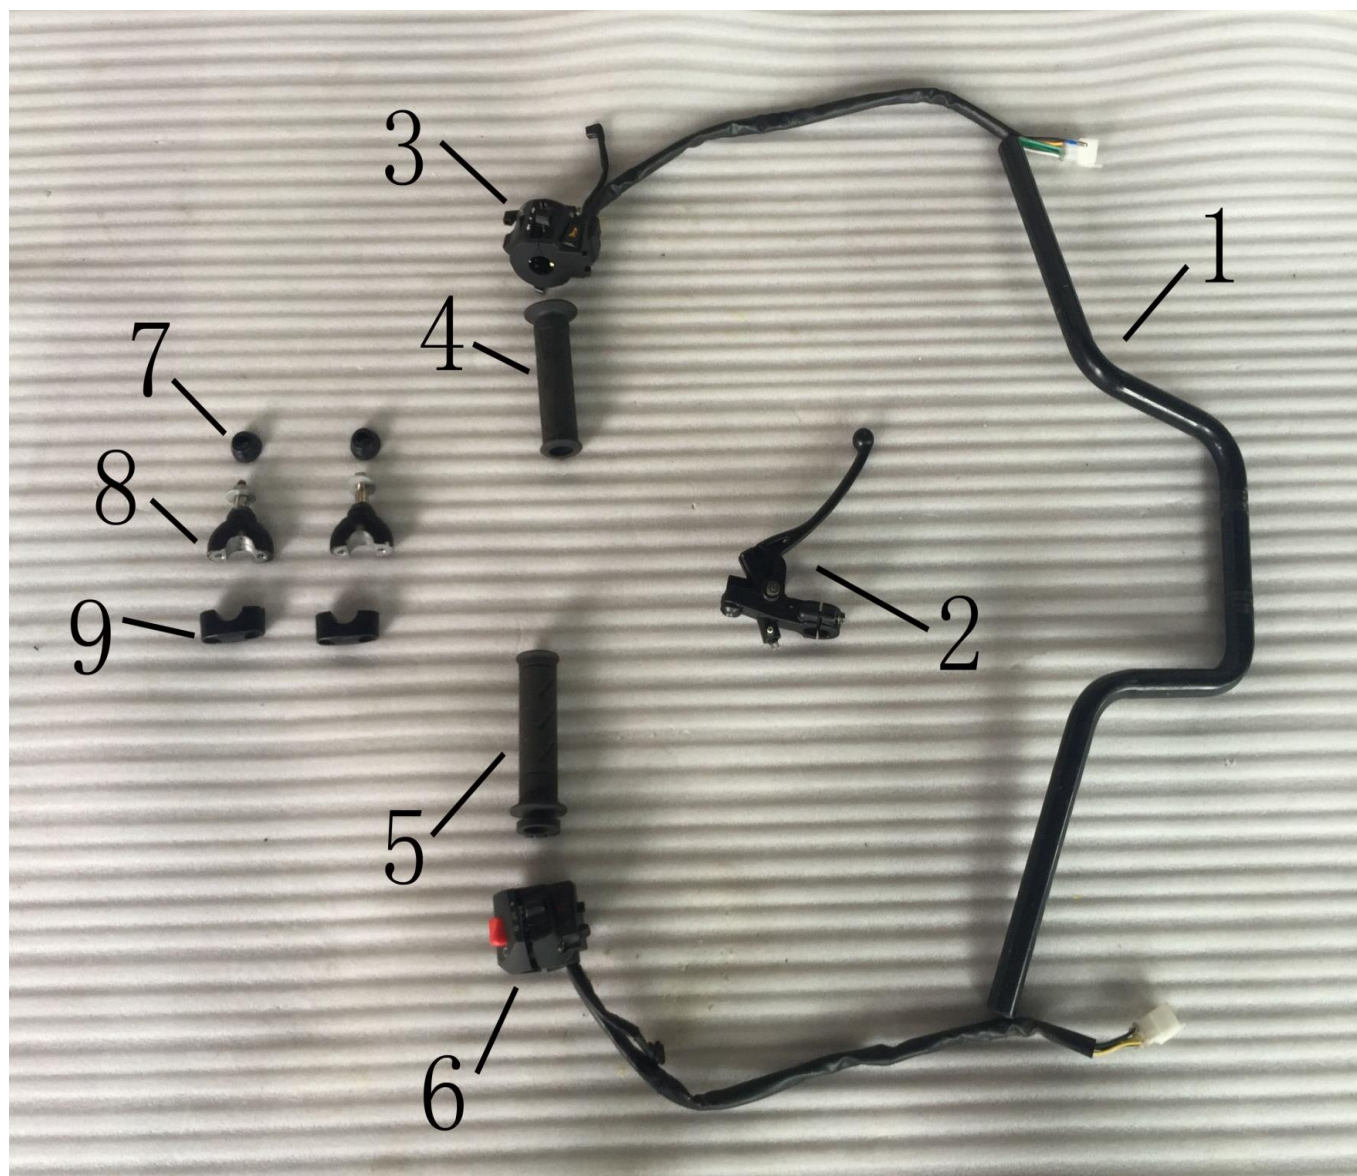

5	PMZ125-1-E-005	钢圈	STEEL BOWEL	1

NO.	ICEBEAR PARTS NO.	Chinese name	Description	QTY
1	PMZ125-1-F-001	方向把	HANDLEBAR	1
2	PMZ125-1-F-002	离合器手柄	CLUTCH GRIP	1
3	PMZ125-1-F-003	右开关	RIGHT CONTROL PANEL	1
4	PMZ125-1-F-004	右胶套	HAND GRIP (RIGHT)	1
5	PMZ125-1-F-005	左胶套	HAND GRIP (LEFT)	1
6	PMZ125-1-F-006	左开关	LEFT CONTROL PANEL	1
7	PMZ125-1-F-007	缓冲皮	RUBBER WASHER	1
8	PMZ125-1-F-008	把手座	HANDLEBAR HOLDER	1
9	PMZ125-1-F-009	把手压块	HANDLEBAR HOLDER	1