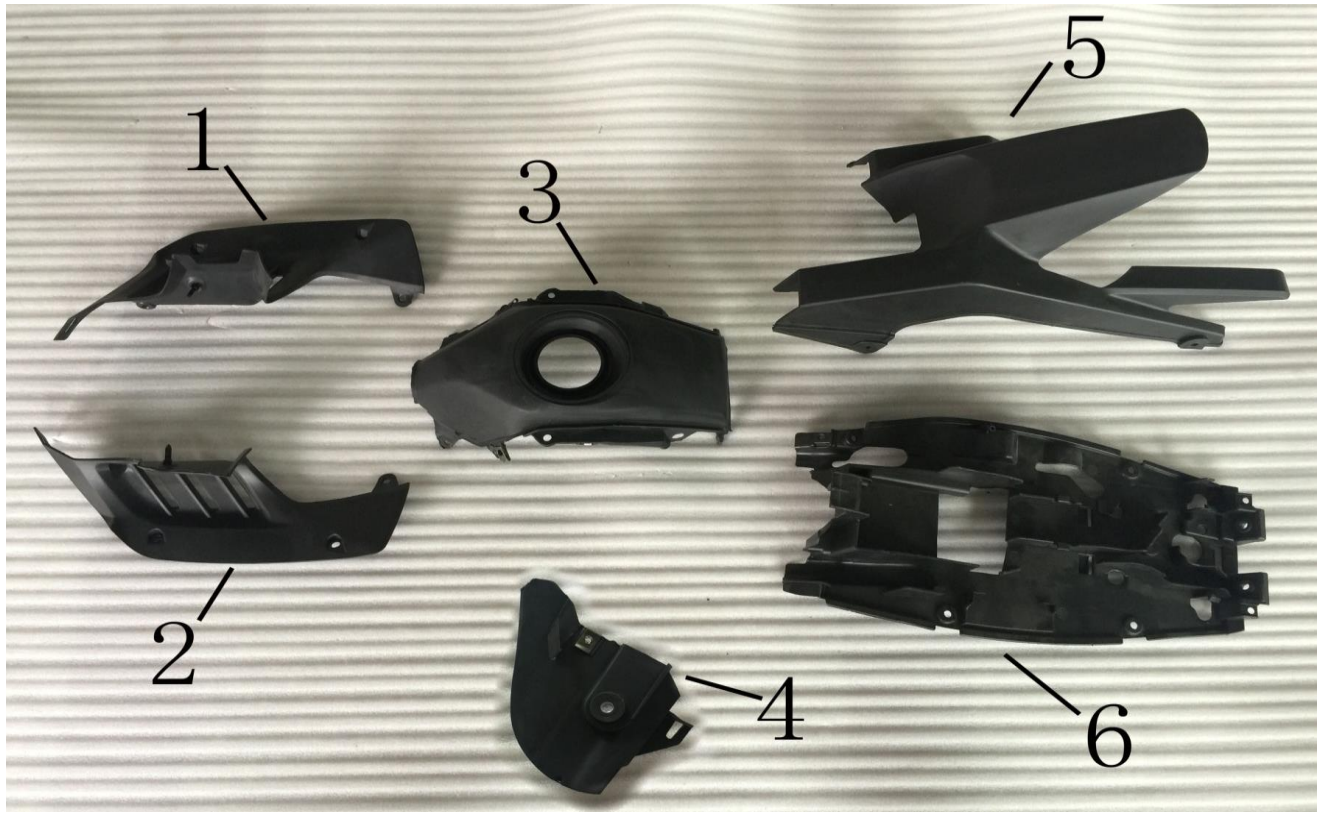

NO.	ICEBEAR PARTS NO.	Chinese name	Description	QTY
1	PMZ125-1-A-001	前泥板	front fender	1
2	PMZ125-1-A-002	车架挡泥板右	frame fender RH	1
3	PMZ125-1-A-003	车架挡泥板左	frame fender LH	1
4	PMZ125-1-A-004	右面板装饰件	FACE COVER ORNEMENT, RH	1
5	PMZ125-1-A-005	左面板装饰件	FACE COVER ORNEMENT, LH	1
6	PMZ125-1-A-006	右装饰罩	ORNEMENT COVER RH	1
7	PMZ125-1-A-007	左装饰罩	ORNEMENT COVER LH	1
8	PMZ125-1-A-008	右前面板	FRONT FACE COVER RH	1
9	PMZ125-1-A-009	左前面板	FRONT FACE COVER LH	1
10	PMZ125-1-A-010	后右边条	REAR PLATE RH	1
11	PMZ125-1-A-011	后左边条	REAR PLATE LH	1
12	PMZ125-1-A-012	后边条	REAR PLATE	1

NO.	ICEBEAR PARTS NO.	Chinese name	Description	QTY
1	PMZ125-1-B-001	右内测板	INNER SIDE COVER RH	1
2	PMZ125-1-B-002	左内测板	INNER SIDE COVER LH	1
3	PMZ125-1-B-003	油箱盖板	FUEL TANK COVER	1
4	PMZ125-1-B-004	内测板	INNER SIDE COVER	1
5	PMZ125-1-B-005	后泥板	REAR FENDER	1
6	PMZ125-1-B-006	内泥板	INNER FENDER	1

NO.	ICEBEAR PARTS NO.	Chinese name	Description	QTY
1	PMZ125-1-C-001	座垫	seat	1
2	PMZ125-1-C-002	套锁	ignition assy	1
3	PMZ125-1-C-003	座垫锁	seat lock	1
4	PMZ125-1-C-004	座垫拉线	seat cable	1

NO.	ICEBEAR PARTS NO.	Chinese name	Description	QTY
1	PMZ125-1-D-001	发动机	ENGINE	1
2	PMZ125-1-D-002	导线	MAIN WIRES	1
3	PMZ125-1-D-003	进气管纸垫	INTAKE PIPE WASHER	1
4	PMZ125-1-D-004	进气管橡胶垫	INTAKE PIPE RUBBER WASHER	1
5	PMZ125-1-D-005	进气管	INTAKE PIPE	1
6	PMZ125-1-D-006	化油器	CARBURETOR	1
7	PMZ125-1-D-007	闪光器	RELAY ASSY, TUN SIGNAL	1