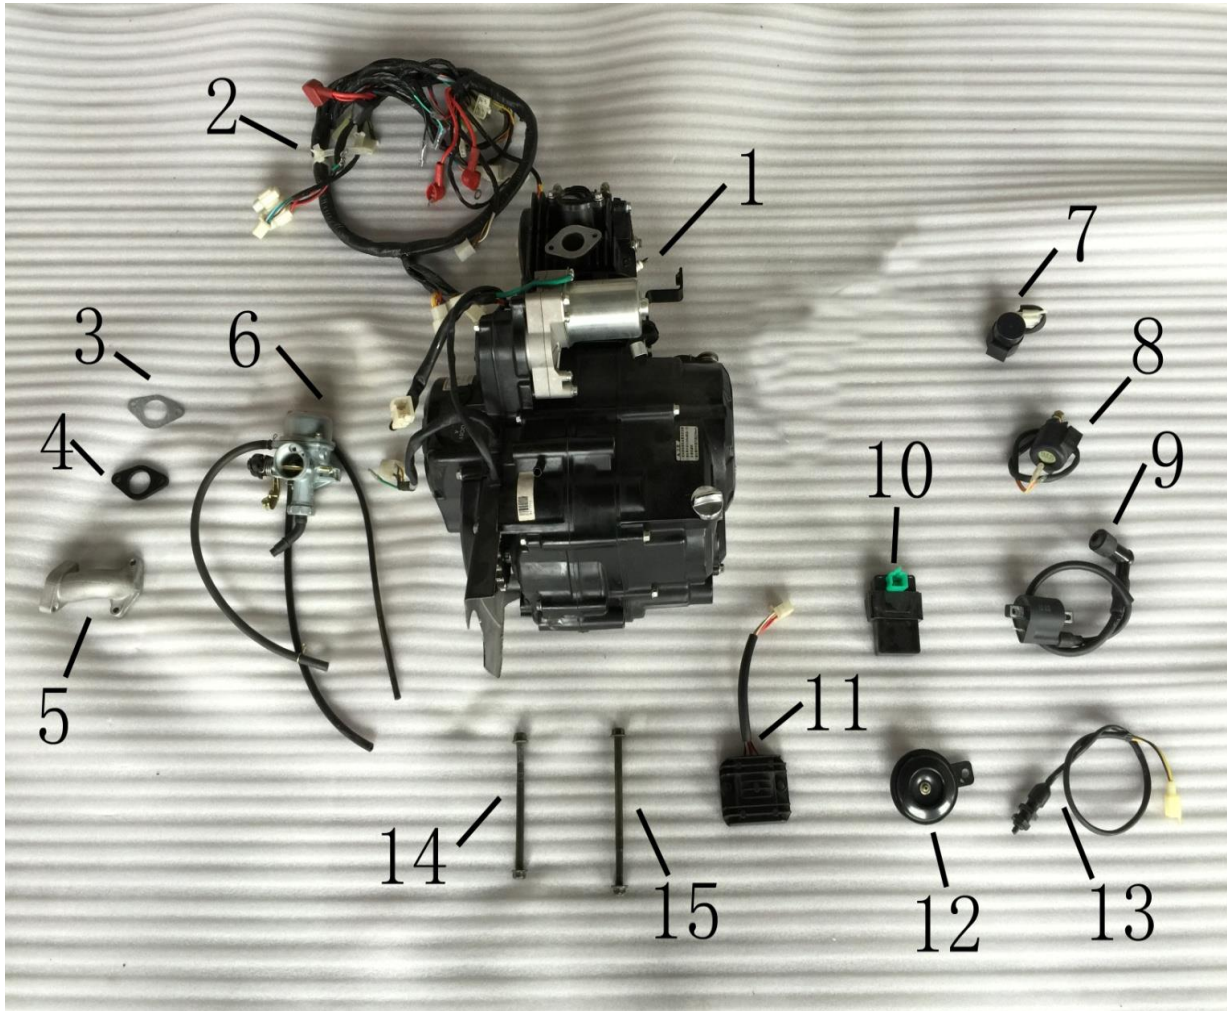

NO.	ICEBEAR PARTS NO.	Chinese name	Description	QTY
1	PMZ125-1-A-001	前泥板	front fender	1
2	PMZ125-1-A-002	车架挡泥板右	frame fender RH	1
3	PMZ125-1-A-003	车架挡泥板左	frame fender LH	1
4	PMZ125-1-A-004	右面板装饰件	FACE COVER ORNEMENT, RH	1
5	PMZ125-1-A-005	左面板装饰件	FACE COVER ORNEMENT, LH	1
6	PMZ125-1-A-006	右装饰罩	ORNEMENT COVER RH	1
7	PMZ125-1-A-007	左装饰罩	ORNEMENT COVER LH	1
8	PMZ125-1-A-008	右前面板	FRONT FACE COVER RH	1
9	PMZ125-1-A-009	左前面板	FRONT FACE COVER LH	1
10	PMZ125-1-A-010	后右边条	REAR PLATE RH	1
11	PMZ125-1-A-011	后左边条	REAR PLATE LH	1
12	PMZ125-1-A-012	后边条	REAR PLATE	1

NO.	ICEBEAR PARTS NO.	Chinese name	Description	QTY
1	PMZ125-1-B-001	右内测板	INNER SIDE COVER RH	1
2	PMZ125-1-B-002	左内测板	INNER SIDE COVER LH	1
3	PMZ125-1-B-003	油箱盖板	FUEL TANK COVER	1
4	PMZ125-1-B-004	内测板	INNER SIDE COVER	1
5	PMZ125-1-B-005	后泥板	REAR FENDER	1
6	PMZ125-1-B-006	内泥板	INNER FENDER	1

NO.	ICEBEAR PARTS NO.	Chinese name	Description	QTY
1	PMZ125-1-C-001	座垫	seat	1
2	PMZ125-1-C-002	套锁	ignition assy	1
3	PMZ125-1-C-003	座垫锁	seat lock	1
4	PMZ125-1-C-004	座垫拉线	seat cable	1

NO.	ICEBEAR PARTS NO.	Chinese name	Description	QTY
1	PMZ125-1-D-001	发动机	ENGINE	1
2	PMZ125-1-D-002	导线	MAIN WIRES	1
3	PMZ125-1-D-003	进气管纸垫	INTAKE PIPE WASHER	1
4	PMZ125-1-D-004	进气管橡胶垫	INTAKE PIPE RUBBER WASHER	1
5	PMZ125-1-D-005	进气管	INTAKE PIPE	1
6	PMZ125-1-D-006	化油器	CARBURETOR	1
7	PMZ125-1-D-007	闪光器	RELAY ASSY, TUN SIGNAL	1

NO.	ICEBEAR PARTS NO.	Chinese name	Description	QTY
1	PMZ125-1-K-001	油箱	FUEL TANK	1
2	PMZ125-1-K-002	油箱缓冲块	FUEL TANK RUBBER WASHER	1
3	PMZ125-1-K-003	后视镜	REAR MIRROR	1
4	PMZ125-1-K-004	油位传感器	GAS SENSOR	1
5	PMZ125-1-K-005	蓄电池	BUTTERY	1
6	PMZ125-1-K-006	离合线	CLUTCH CABLE	1
7	PMZ125-1-K-007	座垫拉线	SEAT CABLE	1
8	PMZ125-1-K-008	转速器	SPEED SENSER	1
9	PMZ125-1-K-009	油门线	Throttle cable	1