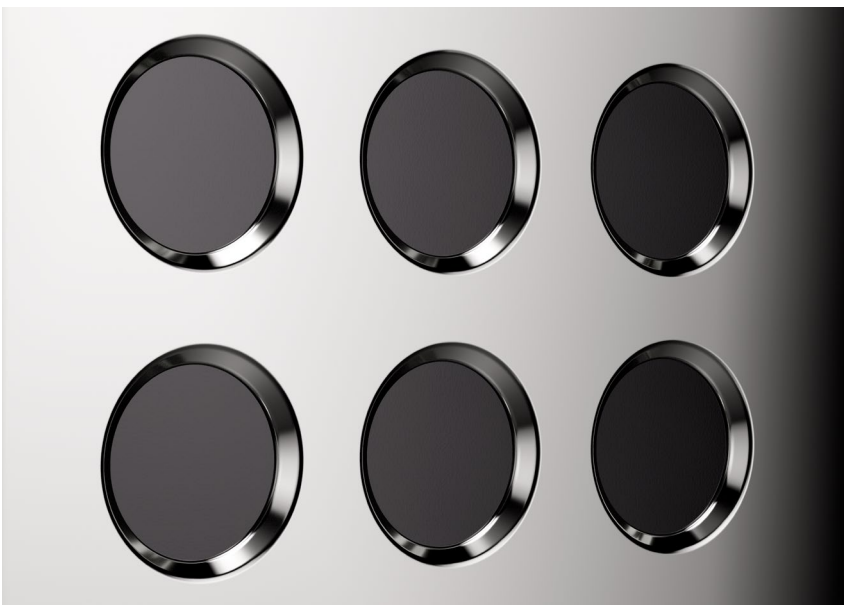

Weight: 22 Kg

Water tank capacity: 2.5 litres

Installed power: 1350 W

Tank reserve sensor

NEW DESIGN

Rounded sides: The round contours give a whole new aesthetic to this perspective of the machine. The smooth curves draw the eye in, and a new vertical orientation for the Rocket logo

Focus on the holes: The distinctive circles on the machine sides have been accentuated with a debossing treatment, giving them a three-dimensional quality

The brewing group: A dynamic, purposeful shape, with a distinctive look.