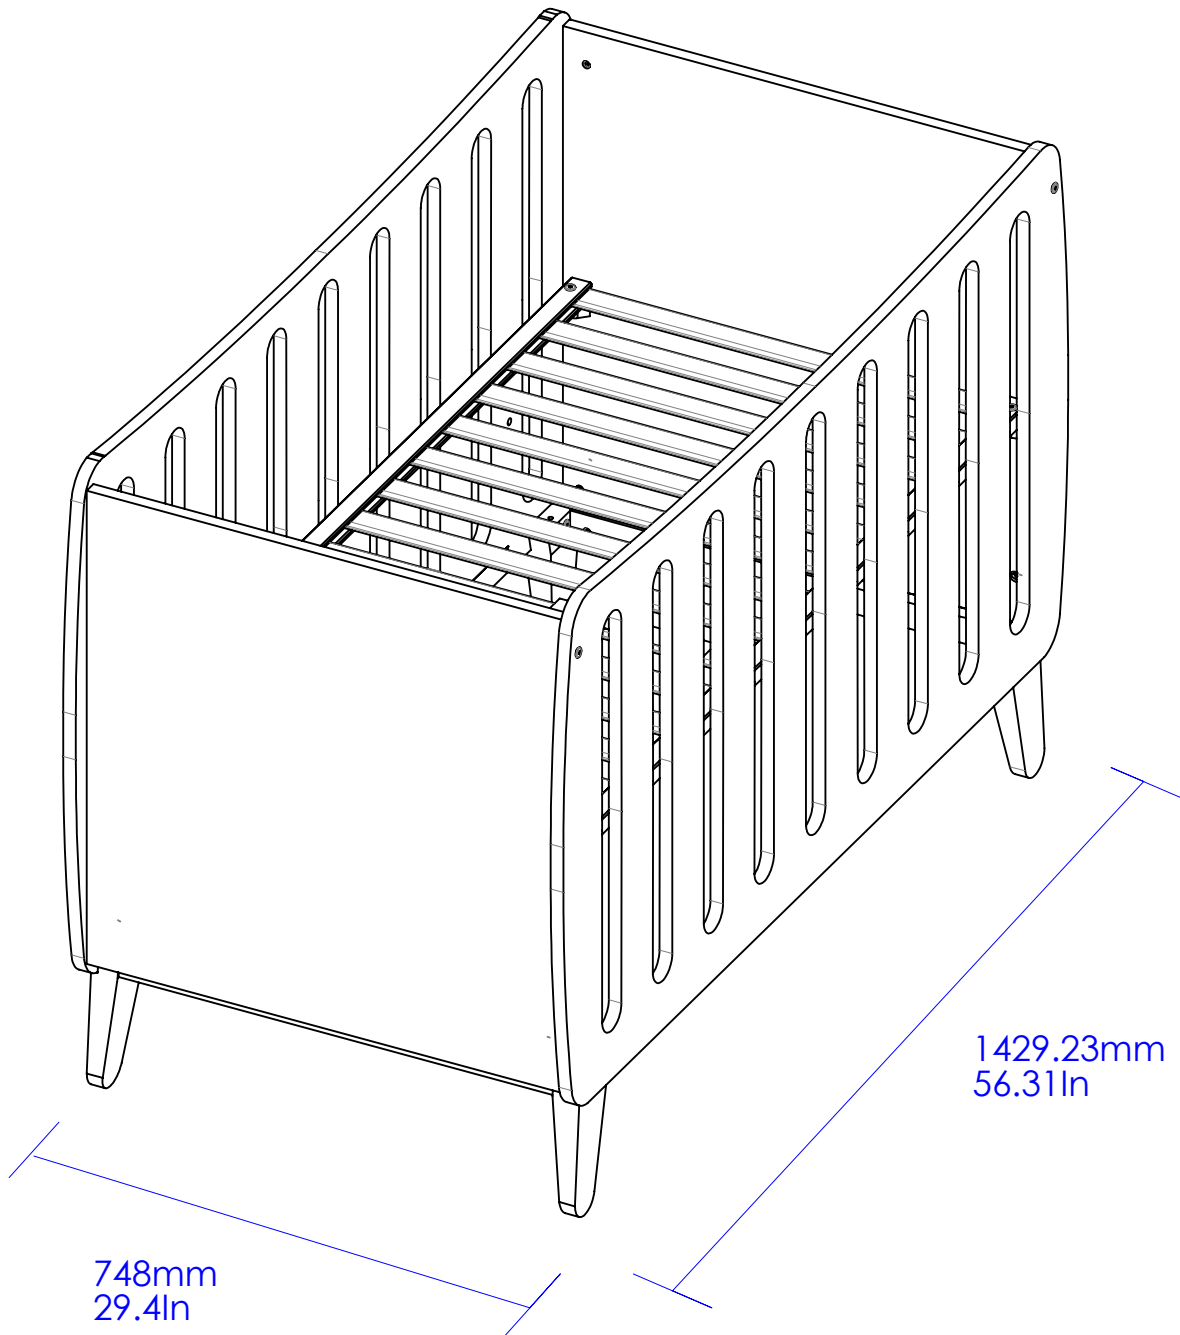

# HARMONY crib

**micuna**  
magic ideas for children

961.36mm  
37.83in

1429.23mm  
56.31in

748mm  
29.4in

<b>WEIGHT</b>
94.80 lb