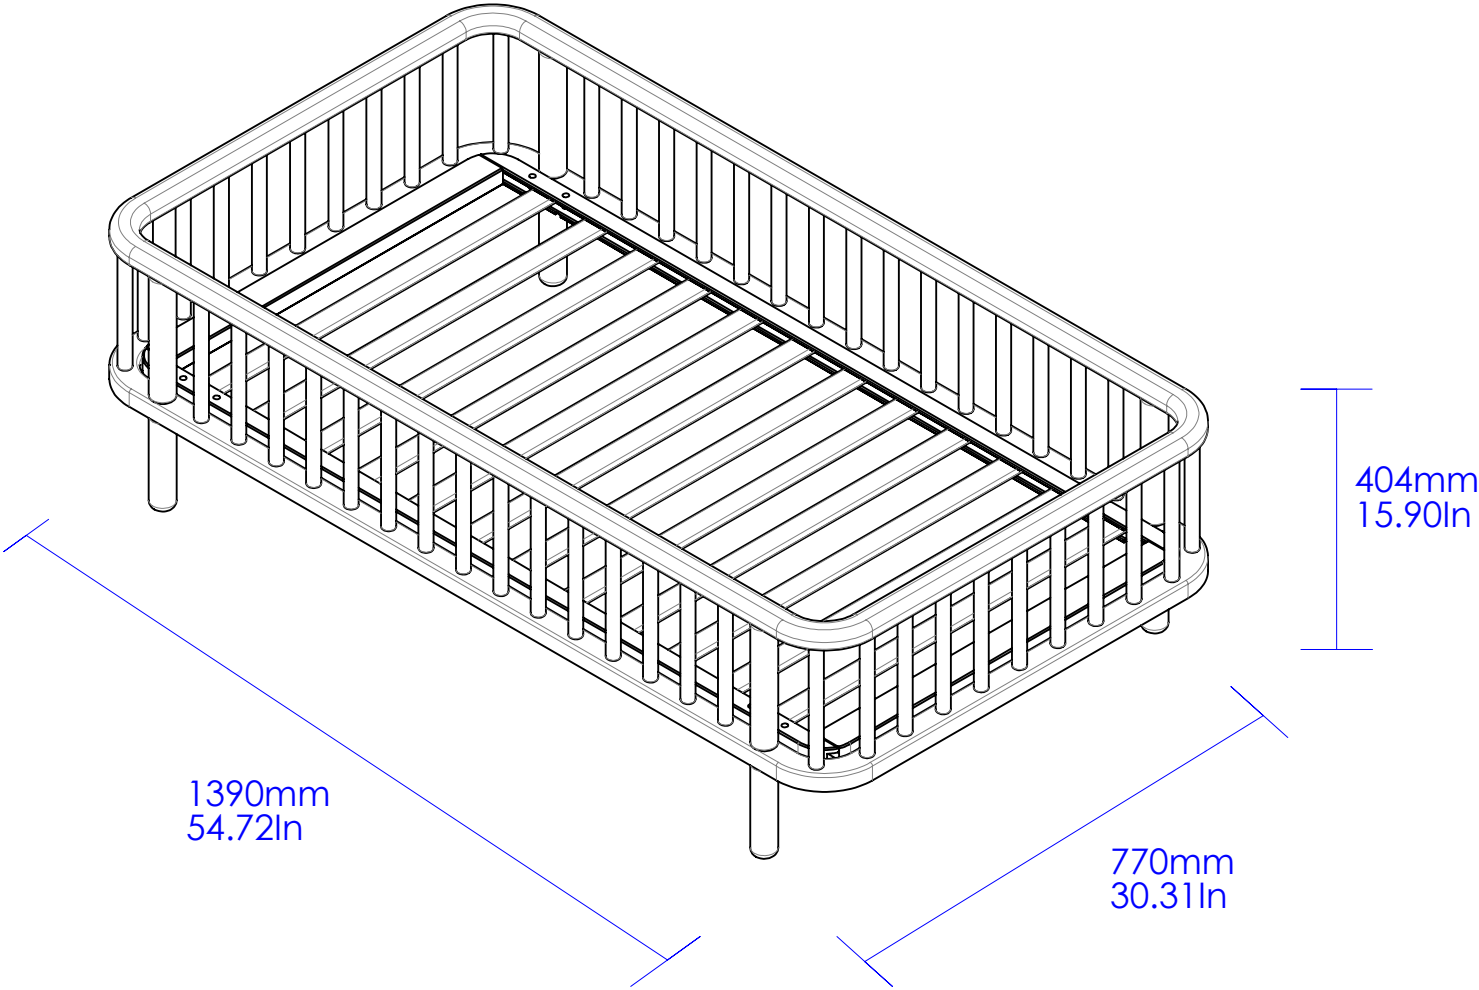

LIFE Toddler bed

WEIGHT
32.18 lb