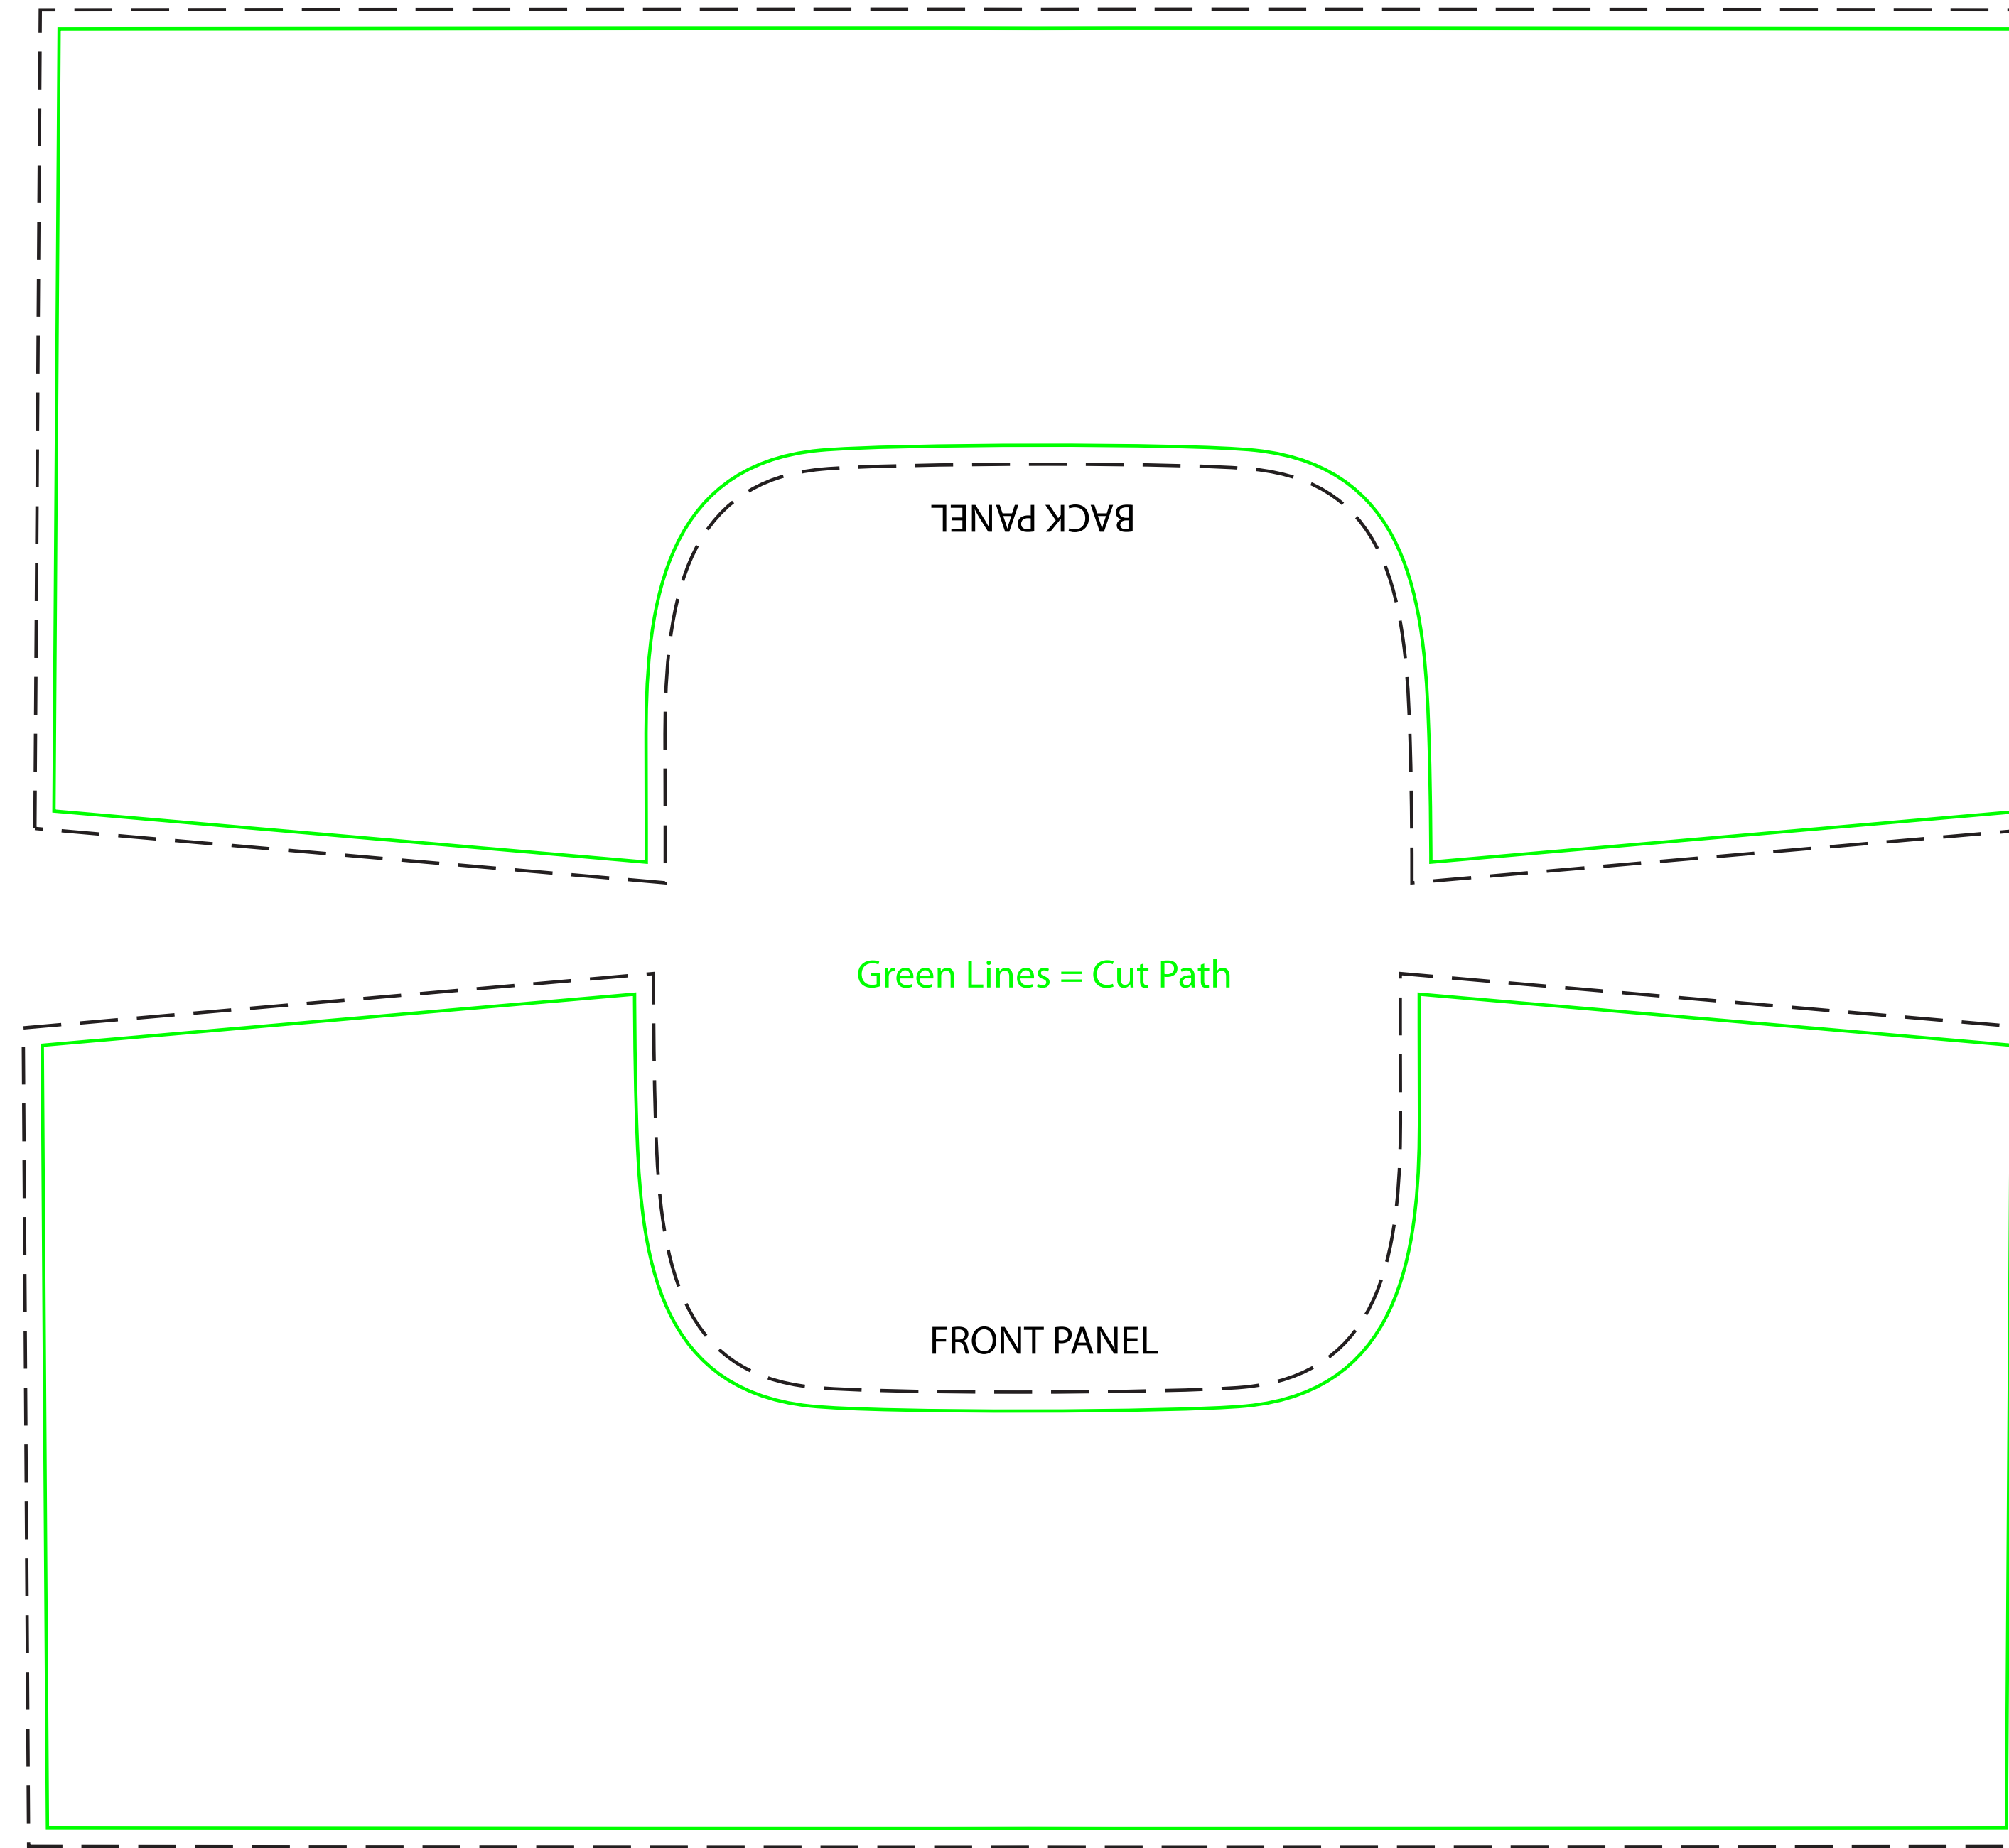

# Playmate Elite Lid Wrap

*Bleed out graphics/background to the dotted line*