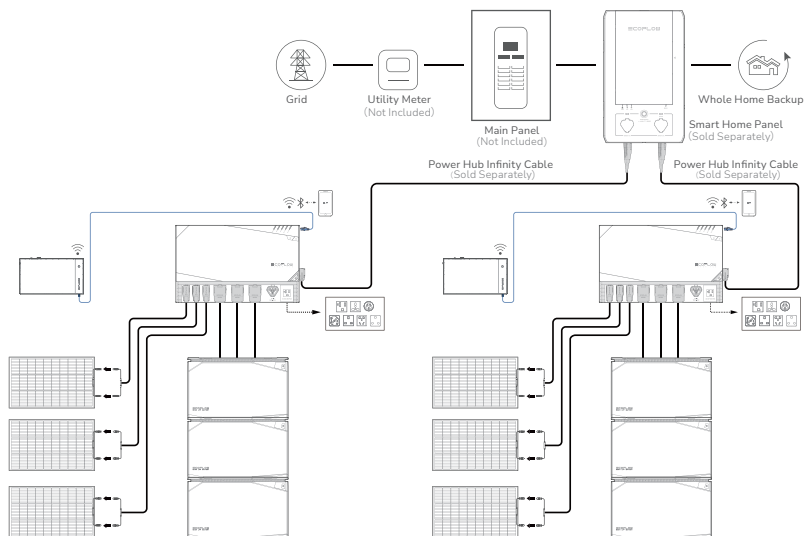

EcoFlow Power Kits & Smart Home Panel

Quick Start Guide V1.0

System Overview

1. Power Kits Installation

For Power Kits Installation, please refer to Power Kits Quick Start Guide delivered with the equipment.

For details, please scan the QR code or visit <https://www.ecoflow.com/support/download/power-kits>

2. Smart Home Panel Installation

For Smart Home Panel Installation, please refer to Smart Home Panel Installation Guide delivered with the equipment.

For details, please scan the QR code or visit <https://www.ecoflow.com/support/download/smart-home-panel>

3. Connecting Power Hub and Smart Home Panel

Connect Power Hub and Smart Home Panel using the Power Hub Infinity Cable (sold separately).