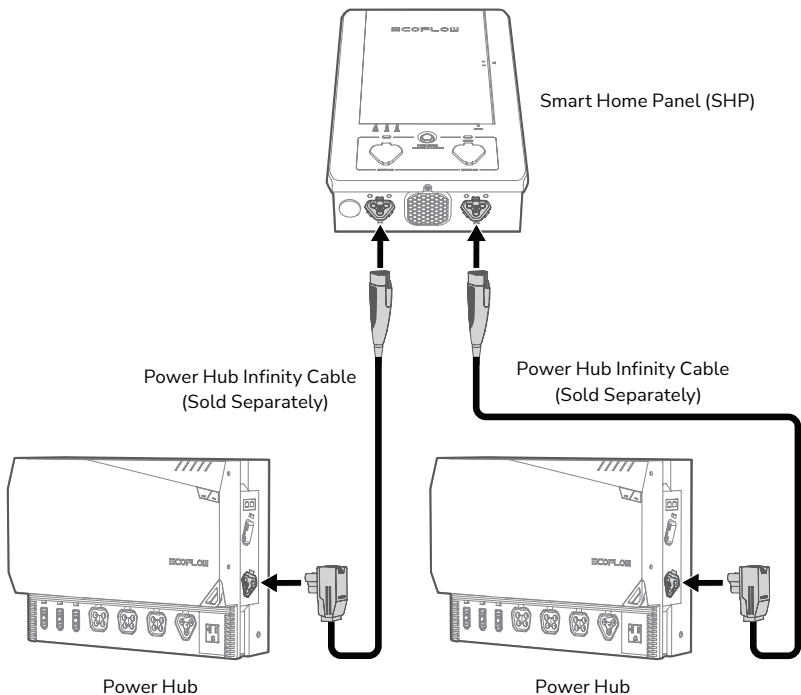

For details, please scan the QR code or visit <https://www.ecoflow.com/support/download/power-kits>

2. Smart Home Panel Installation

For Smart Home Panel Installation, please refer to Smart Home Panel Installation Guide delivered with the equipment.

For details, please scan the QR code or visit <https://www.ecoflow.com/support/download/smart-home-panel>

3. Connecting Power Hub and Smart Home Panel

Connect Power Hub and Smart Home Panel using the Power Hub Infinity Cable (sold separately).