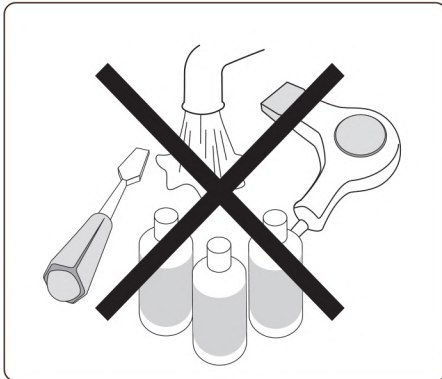

Prohibit using liquid cleaning products like water, alcohol, or other cleaning product to maintain a good quality.