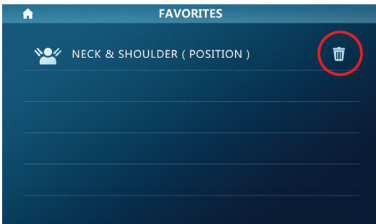

17.FAVORITES:You can add the programs you like into it and when you feel uncomfortable you can delete it.