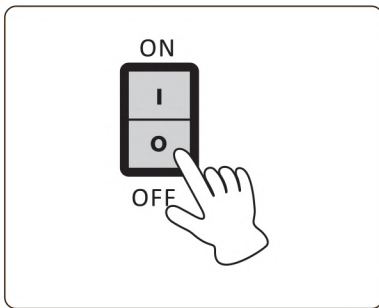

2. Press the power button to power off the massage chair and return remote controller to the storage area on arm pocket.

3. Turn off main power switch when you are not using the chair for a long period of time. Remove Plug from the power outlet to avoid accidents by kids and pets.

4. Do not operate with wet hands.