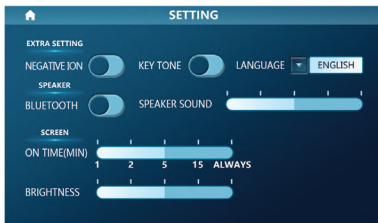

9. In MANUAL mode massage position page, you can control the massage hand position through FIXED POINT, FULL BODY, AREA, UP and DOWN.

In "full body" mode, "up" and "down" are invalid

10. In MANUAL mode OPTIONS page, you can choose the other functions you may need, such as: HEATING, LEG ROLLING, FOOT ROLLING, BLUE TOOTCH, RANGE, WIDTH, MIDDLE and NARROW.

OPERATION GUIDE

11. There are 4 functions: HEATING, LEG ROLLING, AIR MASSAGE and ADD TO FAVORITES. You can add your favorite massage program into ADD TO FAVORITES.

12. This button helps to control: 4D FORCE, MESSAGE SPEED, AIR LEVEL and ROLLING SPEED. Note: some actions are controlled by automatic program, and manual adjustment is invalid at this time.

13. This button helps to control: CALF RISE, CALF DOWN, CALF EXTEND, CALF SHRINK, FOOTREST EXTEND, FOOTREST SHRINK, ZERO GRAVITY, BACKREST RISE, and BACKREST DOWN.

14. This button changes massage time: 10Min, 20Min, 30Min, 40Min, 50Min, 60Min.

15. Home page SETTING you can control the NEGATIVE ION, BLUETOOTH, LANGUAGE, KEY TONE, DORMANCY, BACKLIGHT in setting page.

16.LANGUAGE:ENGLISH / KOREAN

17.FAVORITES:You can add the programs you like into it and when you feel uncomfortable you can delete it.