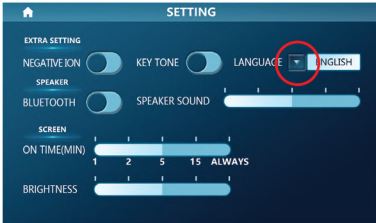

9. In MANUAL mode massage position page, you can control the massage hand position through FIXED POINT, FULL BODY, AREA, UP and DOWN.

In "full body" mode, "up" and "down" are invalid

10. In MANUAL mode OPTIONS page, you can choose the other functions you may need, such as: HEATING, LEG ROLLING, FOOT ROLLING, BLUE TOOTCH, RANGE, WIDTH, MIDDLE and NARROW.

OPERATION GUIDE

11. There are 4 functions: HEATING, LEG ROLLING, AIR MASSAGE and ADD TO FAVORITES. You can add your favorite massage program into ADD TO FAVORITES.

12. This button helps to control: 4D FORCE, MESSAGE SPEED, AIR LEVEL and ROLLING SPEED. Note: some actions are controlled by automatic program, and manual adjustment is invalid at this time.

13. This button helps to control: CALF RISE, CALF DOWN, CALF EXTEND, CALF SHRINK, FOOTREST EXTEND, FOOTREST SHRINK, ZERO GRAVITY, BACKREST RISE, and BACKREST DOWN.

14. This button changes massage time: 10Min, 20Min, 30Min, 40Min, 50Min, 60Min.

15. Home page SETTING you can control the NEGATIVE ION, BLUETOOTH, LANGUAGE, KEY TONE, DORMANCY, BACKLIGHT in setting page.

16.LANGUAGE:ENGLISH / KOREAN

17.FAVORITES:You can add the programs you like into it and when you feel uncomfortable you can delete it.