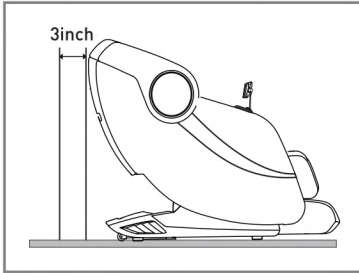

| 3. Place the massage chair in an open area |

- Allow sufficient space around the chair for recline purposes.
- 3 inch distance for the back side and 19.7 inch in front of the foot rest.