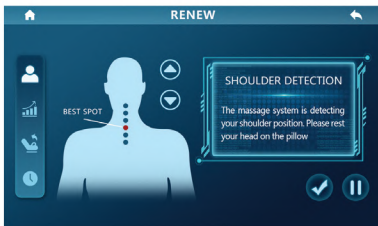

Manual Control

1. Turn on LCD SCREEN to start massaging.

2. There are six options on the home page: CLASSIC, SPECIALTY, ELITE TARGET, MANUAL, SETTING, FAVORITES

3. After choosing the CLASSIC mode, there are 8 programs: RENEW, REFRESH, RECOVERY, STRETCH, MORNING, NIGHT, ANTI-STRESS, ENERGIZE

4. After choosing the SPECIALTY mode, there are 8 programs: SALES MAN, HOUSE WIFE, OFFICE CLERK, GAME PLAYER, DRIVER, SPORTS MAN, SERVER, SENIOR.

5. After choosing the ELITE TARGET mode, there are 8 programs: NECK, NECK & SHOULDER, BACK RELIEF, WAIST & HIP, LEG FEET, UPPER BODY, LOWER BODY.

6. After selecting the automatic massage program, the chair will start to body test. For enjoying the most comfortable massage, please put your head on the headrest and try to sit in the deepest of the chair.