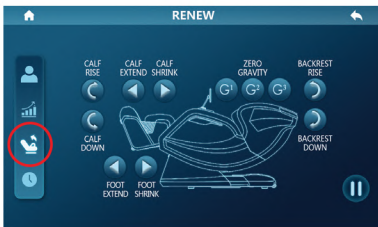

9. In MANUAL mode massage position page, you can control the massage hand position through FIXED POINT, FULL BODY, AREA, UP and DOWN.

In "full body" mode, "up" and "down" are invalid

10. In MANUAL mode OPTIONS page, you can choose the other functions you may need, such as: HEATING, LEG ROLLING, FOOT ROLLING, BLUE TOOTCH, RANGE, WIDTH, MIDDLE and NARROW.

OPERATION GUIDE

11. There are 4 functions: HEATING, LEG ROLLING, AIR MASSAGE and ADD TO FAVORITES. You can add your favorite massage program into ADD TO FAVORITES.

12. This button helps to control: 4D FORCE, MESSAGE SPEED, AIR LEVEL and ROLLING SPEED. Note: some actions are controlled by automatic program, and manual adjustment is invalid at this time.