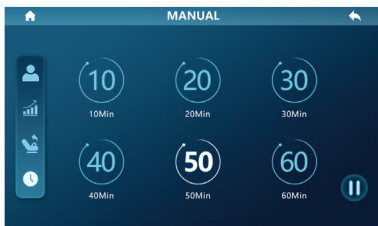

14. This button changes massage time: 10Min, 20Min, 30Min, 40Min, 50Min, 60Min.