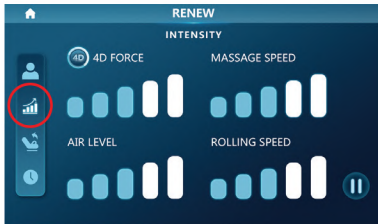

9. In MANUAL mode massage position page, you can control the massage hand position through FIXED POINT, FULL BODY, AREA, UP and DOWN.

In "full body" mode, "up" and "down" are invalid

10. In MANUAL mode OPTIONS page, you can choose the other functions you may need, such as: HEATING, LEG ROLLING, FOOT ROLLING, BLUE TOOTCH, RANGE, WIDTH, MIDDLE and NARROW.

OPERATION GUIDE

11. There are 4 functions: HEATING, LEG ROLLING, AIR MASSAGE and ADD TO FAVORITES. You can add your favorite massage program into ADD TO FAVORITES.

12. This button helps to control: 4D FORCE, MESSAGE SPEED, AIR LEVEL and ROLLING SPEED. Note: some actions are controlled by automatic program, and manual adjustment is invalid at this time.