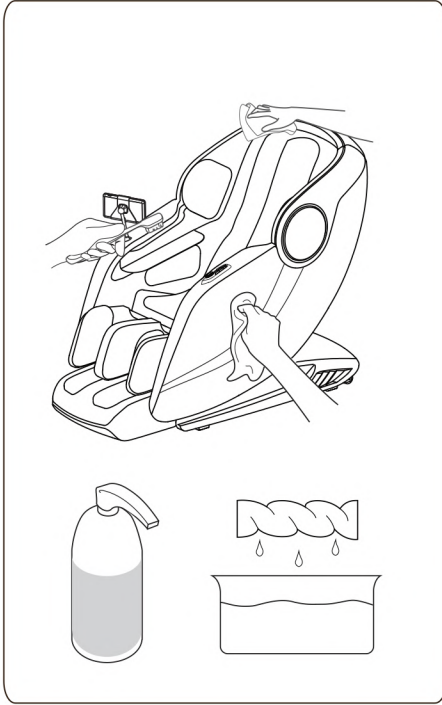

MAINTENANCE

| Use dry cloth to clean |

Turn off and pull out the plug before cleaning the massage chair, do not touch the plug with wet hands.