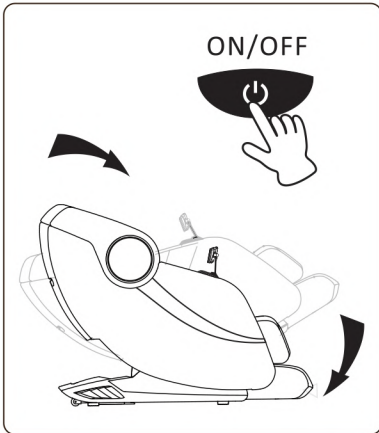

| 3 After use |

1. After the massage program is completed return the massage chair to upright position by turning off the massage chair.

Please check the surrounding prior to adjust the recline angle, paying special attention to children or pets that may be in close proximity.