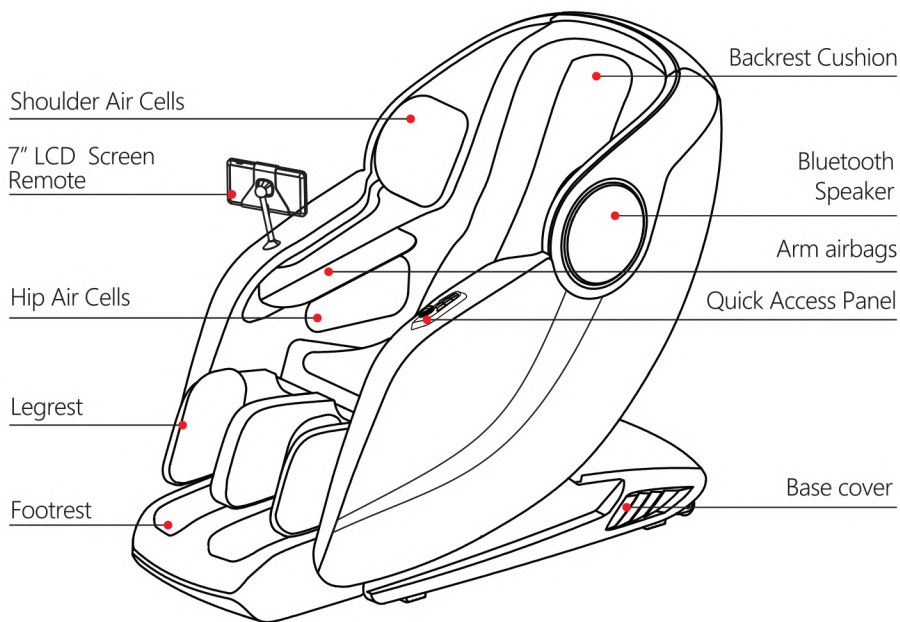

Warning : 1.Do not use it when gets wet.
 2.The disabled or people who need supervision.
 3.The chair has heat function, people who are insensitive to heat must pay high attention.

| Grounding instruction |

The chair is equipped with a cord having a grounding conductor. The plug must be plugged into an appropriate socket that is properly installed and matched with the plug.

 <p>Earth wire is not allowed to be in these places</p>	<p>Gas pipe: probably cause explosion or fire. Phone wire and lightning rod: probably cause electric shock and fire when thundering. Water pipe: earth wire is useless where there are plastics</p>
--	---

PRODUCT COMPONENTS

| Main body diagram (front) |

Built in Premium Bluetooth Speakers

| Main body diagram (rear) |

Power Switch

CHAIR INSTALLATION

1. Before use

Use the controller to place the backrest frame to the extreme position, raise the calf to the highest position and raise it to the longest position. Make sure there is sufficient space around the massage chair before operation.