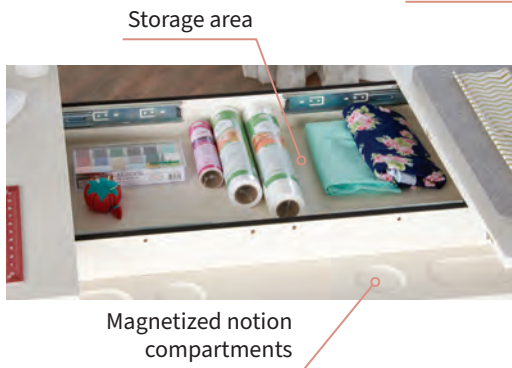

Shown in English White Ash with extension panels in storage compartment

Shown with elevated height option

Shown with included table extension panels (extends to 75" wide)

## HEIGHT ADJUSTABLE CENTER

WORK WHILE SITTING OR STANDING

Koala understands that the perfect working height is a personal choice. Introducing the Koala Height Adjustable Center. You'll cut and craft at just the right height with the perfect amount of work surface area for all your projects.

# HEIGHT ADJUSTABLE CENTER

BASE MODEL -  
Shown in English White Ash  
Assembly required

Four notion storage components;  
two magnetized per side

Adjustable storage shelf

Rounded corners and beveled edges

## ADDITIONAL DESIGN FEATURES

- Electric Lift height adjustment features a smooth soft start and soft stop, with safety stop impact protection
- Two-sided work station allowing for sitting or standing on either side
- Adjustable storage shelf (below the table top surface)
- Easily holds up to 250 lbs.
- Includes two extension panels with front and back storage compartment
- Storage alcove with magnetic closure. Storage dimensions: 39 3/4" L x 23 3/8" W x 3-3/16" D
- Four notion compartments; two magnetized per side