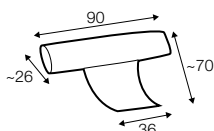

divan right / or left

corner 90°

**extra dimensions**

---

depth of armchair seat

depth of sofa seat

depth of armchair seat without cushions

depth of sofa seat without cushions

## accessories

lumbar cushion 90x25  
cushion: 3 seater

lumbar cushion 70x25  
cushion: 2 seater, 3XL seater

lumbar cushion 55x25  
cushion: divan, corner 90°

headrest L-90

headrest L-80

armrest I

armrest II