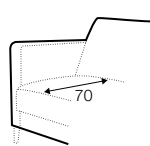

set 3  
2 seater left / or right + corner 90° + 2 seater right / or left

set 4 right  
2 seater right/ or left + corner 90 + 3 seater left/or right

set 5  
3 seater left / or right + corner 90° + 3 seater right / or left

divan right / or left

corner 90°

**loose cover elements with velcro**

---

2 seater left / or right

2 seater without armrests

3 seater left / or right

3 seater without armrests

divan right / or left

corner 90°

**extra dimensions**

---

depth of armchair seat

depth of sofa seat

depth of armchair seat without cushions

depth of sofa seat without cushions

## accessories

lumbar cushion 90x25  
cushion: 3 seater

lumbar cushion 70x25  
cushion: 2 seater, 3XL seater

lumbar cushion 55x25  
cushion: divan, corner 90°

headrest L-90

headrest L-80

armrest I

armrest II