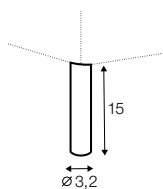

no. 195
metal chrome,
painted black