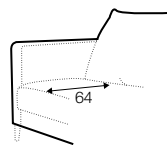

divan right / or left

corner 90°

**loose cover elements with velcro**

---

2 seater left / or right

2 seater without armrests

3 seater left / or right

3 seater without armrests

divan right / or left

corner 90°

**extra dimensions**

---

depth of armchair seat

depth of sofa seat

depth of armchair seat without cushions

depth of sofa seat without cushions

## accessories

lumbar cushion 90x25  
cushion: 3 seater

lumbar cushion 70x25  
cushion: 2 seater, 3XL seater

lumbar cushion 55x25  
cushion: divan, corner 90°

headrest L-90

headrest L-80

armrest I

armrest II