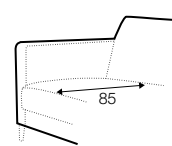

divan right / or left

corner 90°

**loose cover elements with velcro**

---

2 seater left / or right

2 seater without armrests

3 seater left / or right

3 seater without armrests

divan right / or left

corner 90°

**extra dimensions**

---

depth of armchair seat

depth of sofa seat

depth of armchair seat without cushions

depth of sofa seat without cushions

## accessories

lumbar cushion 90x25  
cushion: 3 seater

lumbar cushion 70x25  
cushion: 2 seater, 3XL seater

lumbar cushion 55x25  
cushion: divan, corner 90°

headrest L-90

headrest L-80

armrest I

armrest II