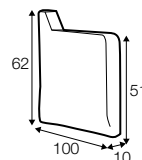

divan right / or left

corner 90°

**extra dimensions**

---

depth of armchair seat

depth of sofa seat

depth of armchair seat without cushions

depth of sofa seat without cushions

## accessories

lumbar cushion 90x25  
cushion: 3 seater

lumbar cushion 70x25  
cushion: 2 seater, 3XL seater

lumbar cushion 55x25  
cushion: divan, corner 90°

headrest L-90

headrest L-80

armrest I

armrest II