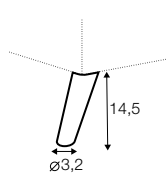

no. 141A
wood
back: only for armchair
with front leg no. 153