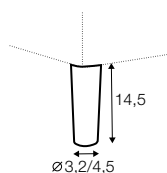

legs

no. 153
wood