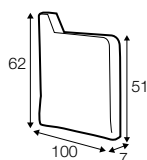

divan right / or left

corner 90°

**extra dimensions**

---

depth of armchair seat

depth of sofa seat

depth of armchair seat without cushions

depth of sofa seat without cushions

## accessories

lumbar cushion 90x25  
cushion: 3 seater

lumbar cushion 70x25  
cushion: 2 seater, 3XL seater

lumbar cushion 55x25  
cushion: divan, corner 90°

headrest L-90

headrest L-80

armrest I

armrest II