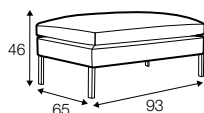

LUX lux

FC fixed

COVERS

armchair

footstool 93x65

footstool 123x65

footstool 150x60

2 seater

3 seater

4 seater divided

set 1 right / or left

2 seater left / or right + chaiselounge right / or left

set 2 right / or left

3 seater left / or right + chaiselounge right / or left

set 3 right / or left

3 seater left / or right + divan right / or left