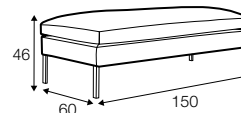

LUX lux

FC fixed

COVERS

armchair

footstool 93x65

footstool 123x65

footstool 150x60

2 seater

3 seater

4 seater divided

set 1 right / or left

2 seater left / or right + chaiselounge right / or left

set 2 right / or left

3 seater left / or right + chaiselounge right / or left

set 3 right / or left

3 seater left / or right + divan right / or left