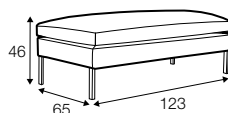

LUX lux

FC fixed

COVERS

armchair

footstool 93x65

footstool 123x65

footstool 150x60

2 seater

3 seater

4 seater divided

set 1 right / or left

2 seater left / or right + chaiselounge right / or left

set 2 right / or left

3 seater left / or right + chaiselounge right / or left

set 3 right / or left

3 seater left / or right + divan right / or left