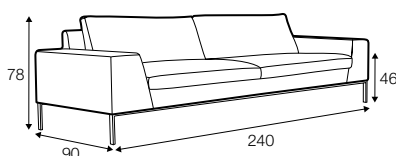

LUX lux

FC fixed

COVERS

armchair

footstool 93x65

footstool 123x65

footstool 150x60

2 seater

3 seater

4 seater divided

set 1 right / or left

2 seater left / or right + chaiselounge right / or left

set 2 right / or left

3 seater left / or right + chaiselounge right / or left

set 3 right / or left

3 seater left / or right + divan right / or left