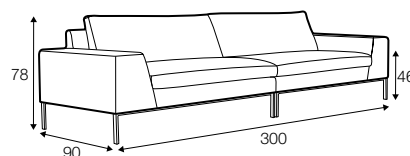

LUX lux

FC fixed

COVERS

armchair

footstool 93x65

footstool 123x65

footstool 150x60

2 seater

3 seater

4 seater divided

set 1 right / or left

2 seater left / or right + chaiselounge right / or left

set 2 right / or left

3 seater left / or right + chaiselounge right / or left

set 3 right / or left

3 seater left / or right + divan right / or left