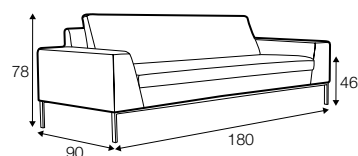

LUX lux

FC fixed

COVERS

armchair

footstool 93x65

footstool 123x65

footstool 150x60

2 seater

3 seater

4 seater divided

set 1 right / or left

2 seater left / or right + chaiselounge right / or left

set 2 right / or left

3 seater left / or right + chaiselounge right / or left

set 3 right / or left

3 seater left / or right + divan right / or left