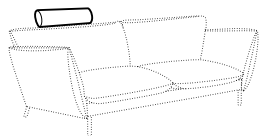

accessories

---

headrest L-62