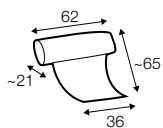

accessories

---

headrest L-62

headrest L-77