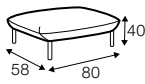

## COVERS

FC fixed

armchair

footstool 80x58

2 seater

3 seater

set 1 right / or left  
2 seater left / or right  
+ chaiselongue right / or left

set 2 right / or left  
3 seater left / or right  
+ chaiselongue wide right / or left

set 3  
3 seater left + corner 90° + 3 seater right

set 4 right / or left  
3 seater left / or right + corner 90° + 2 seater right / or left

set 5  
2 seater left + corner 90° + 2 seater right

example of leather cover  
3 seater