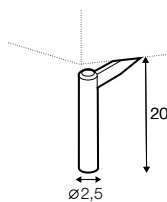

## extra dimensions

depth of seat

## legs

---

no. 91  
wood  
front

no. 91  
wood  
back

no. 145A  
metal chrome,  
painted black or grey  
and brushed steel  
front

no. 157  
metal chrome,  
painted black or grey  
and brushed steel  
back