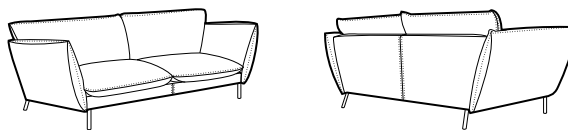

## COMFORTS

STD standard

CLS classic

LUX lux

## COVERS

FC fixed

armchair

footstool 80x58

2 seater

3 seater

set 1 right / or left  
2 seater left / or right  
+ chaiselongue right / or left

set 2 right / or left  
3 seater left / or right  
+ chaiselongue wide right / or left

set 3  
3 seater left + corner 90° + 3 seater right

set 4 right / or left  
3 seater left / or right + corner 90° + 2 seater right / or left

set 5  
2 seater left + corner 90° + 2 seater right

example of leather cover  
3 seater