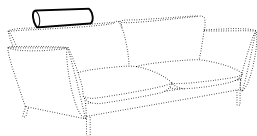

accessories

---

headrest L-77