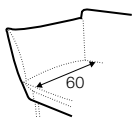

## COVERS

FC fixed

armchair

footstool 80x58

2 seater

3 seater

set 1 right / or left  
2 seater left / or right  
+ chaiselongue right / or left

set 2 right / or left  
3 seater left / or right  
+ chaiselongue wide right / or left

set 3  
3 seater left + corner 90° + 3 seater right

set 4 right / or left  
3 seater left / or right + corner 90° + 2 seater right / or left

set 5  
2 seater left + corner 90° + 2 seater right

example of leather cover  
3 seater

## extra dimensions

depth of seat