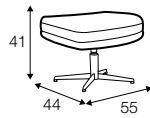

CLS classic

COVERS

FC fixed

armchair

footstool

armchair
wood legs with metal frame

footstool
wood legs with metal frame

extra dimensions

depth of seat

legs

wood legs with metal frame

swivel
black or white
swivel with memory function
non rotating leg