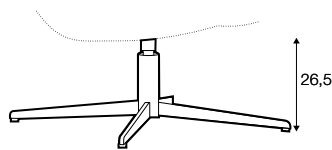

CLS classic

COVERS

FC fixed

armchair

footstool

armchair
wood legs with metal frame

footstool
wood legs with metal frame

extra dimensions

depth of seat

legs

wood legs with metal frame

swivel
black or white
swivel with memory function
non rotating leg