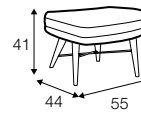

CLS classic

COVERS

FC fixed

armchair

footstool

armchair
wood legs with metal frame

footstool
wood legs with metal frame

extra dimensions

depth of seat

legs

wood legs with metal frame

swivel
black or white
swivel with memory function
non rotating leg