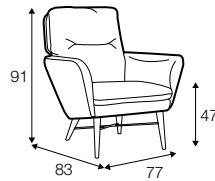

CLS classic

COVERS

FC fixed

armchair

footstool

armchair
wood legs with metal frame

footstool
wood legs with metal frame

extra dimensions

depth of seat

legs

wood legs with metal frame

swivel
black or white
swivel with memory function
non rotating leg