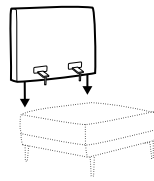

extra dimensions

depth of seat

accessories

cushion 81x48

cushion 67x48

armrest/backrest
available in loose cover

legs

no. 128
aluminium
or aluminium
painted black