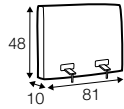

2x seat element 160
+ seat element 80
+ 8x armrests
+ 5x cushion 81
+ cushion 67

seat element 160
+ 2x seat element 80
+ 7x armrests
+ 4x cushion 81
+ cushion 67

3x seat element 160
+ seat element 80
+ 6x armrests
+ 2x cushion 67
+ 4x cushion 81

extra dimensions

depth of seat

accessories

cushion 81x48

cushion 67x48

armrest/backrest
available in loose cover

legs

no. 128
aluminium
or aluminium
painted black