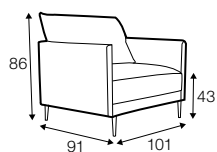

Alva

UPHOLSTERY COMFORTS

fabric

STD standard

CLS classic

COVERS

FC fixed

SPECIAL

modular system

All elements available also as freestanding elements.

armchair