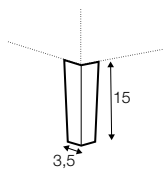

extra dimensions

depth of seat

accessories

cushion 81x48

cushion 67x48

armrest/backrest
available in loose cover

legs

no. 128
aluminium
or aluminium
painted black