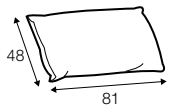

seat elements

seat element 80

seat element 160

seat element 240

unlimited possibilities of combinations - below example arrangements

2x seat element 160
+ 5x armrests
+ 3x cushion 81

2x seat element 160
+ seat element 80
+ 5x armrests
+ 3x cushion 81

2x seat element 160
+ seat element 80
+ 8x armrests
+ 5x cushion 81
+ cushion 67

seat element 160
+ 2x seat element 80
+ 7x armrests
+ 4x cushion 81
+ cushion 67

3x seat element 160
+ seat element 80
+ 6x armrests
+ 2x cushion 67
+ 4x cushion 81

extra dimensions

depth of seat

accessories

cushion 81x48

cushion 67x48

armrest/backrest
available in loose cover

legs

no. 128
aluminium
or aluminium
painted black