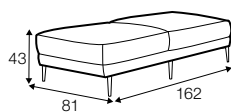

seat elements

seat element 80

seat element 160

seat element 240

unlimited possibilities of combinations - below example arrangements

2x seat element 160
+ 5x armrests
+ 3x cushion 81

2x seat element 160
+ seat element 80
+ 5x armrests
+ 3x cushion 81

extra dimensions

depth of seat

accessories

cushion 81x48

cushion 67x48

armrest/backrest
available in loose cover

legs

no. 128
aluminium
or aluminium
painted black