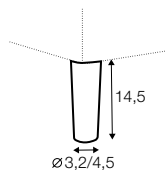

no. 153
wood