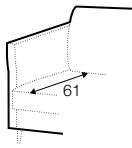

seat elements

seat element 80

seat element 160

seat element 240

unlimited possibilities of combinations - below example arrangements

2x seat element 160
+ 5x armrests
+ 3x cushion 81

2x seat element 160
+ seat element 80
+ 5x armrests
+ 3x cushion 81

2x seat element 160
+ seat element 80
+ 8x armrests
+ 5x cushion 81
+ cushion 67

seat element 160
+ 2x seat element 80
+ 7x armrests
+ 4x cushion 81
+ cushion 67

3x seat element 160
+ seat element 80
+ 6x armrests
+ 2x cushion 67
+ 4x cushion 81

extra dimensions

depth of seat

accessories

cushion 81x48

cushion 67x48

armrest/backrest
available in loose cover

legs

no. 128
aluminium
or aluminium
painted black