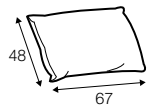

seat elements

seat element 80

seat element 160

seat element 240

unlimited possibilities of combinations - below example arrangements

2x seat element 160
+ 5x armrests
+ 3x cushion 81

2x seat element 160
+ seat element 80
+ 5x armrests
+ 3x cushion 81

2x seat element 160
+ seat element 80
+ 8x armrests
+ 5x cushion 81
+ cushion 67

seat element 160
+ 2x seat element 80
+ 7x armrests
+ 4x cushion 81
+ cushion 67

3x seat element 160
+ seat element 80
+ 6x armrests
+ 2x cushion 67
+ 4x cushion 81

extra dimensions

depth of seat

accessories

cushion 81x48

cushion 67x48

armrest/backrest
available in loose cover

legs

no. 128
aluminium
or aluminium
painted black