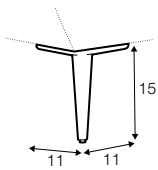

2x seat element 160
+ seat element 80
+ 8x armrests
+ 5x cushion 81
+ cushion 67

seat element 160
+ 2x seat element 80
+ 7x armrests
+ 4x cushion 81
+ cushion 67

3x seat element 160
+ seat element 80
+ 6x armrests
+ 2x cushion 67
+ 4x cushion 81

extra dimensions

depth of seat

accessories

cushion 81x48

cushion 67x48

armrest/backrest
available in loose cover

legs

no. 128
aluminium
or aluminium
painted black