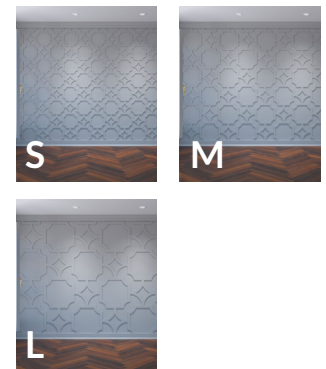

Transform Any Space

Replace expensive art with decorative wall panels that still contribute to your personality and thematic design. Make a statement in grand spaces, create larger-than-life headboard walls, add subtle texture to ceiling focal points or accentuate your ceiling with decorative wall panels to project depth and dimension for a special touch, unrivaled by anything on the market.

3
sizes to choose
from for each
design

Versatile Installation

Our wood or PVC wall panels are a great way to turn traditional wall space into stunning features. These decorative wall panels provide a modern look with classic inspiration for any space. Their chic and sophisticated appearance make them compatible with all styles of decor from modern to the more traditional. These lightweight panels can be installed with adhesive and nails and our architectural grade PVC is maintenance free and waterproof and are great for exteriors, laundry rooms, kitchens and baths!