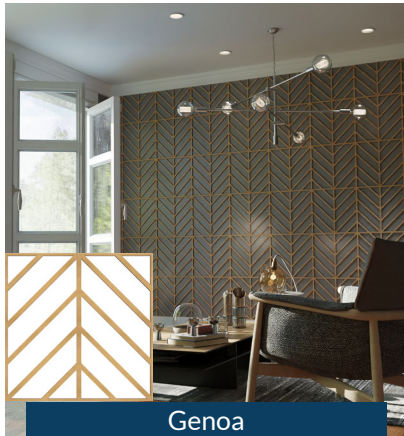

Genoa

Small 11 3/8"W X 11 3/8"H
Medium 15 3/8"W X 15 3/8"H
Large 23 3/8"W X 23 3/8"H