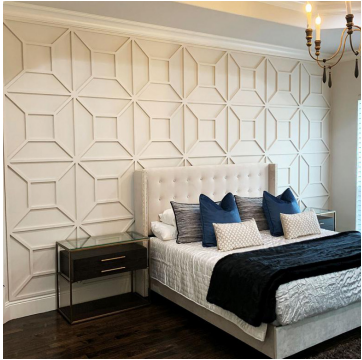

CROWN Cornice

MOULDINGS & MILLWORKS INC.

DECORATIVE WALL PANELS

Newest Innovation in Wall Coverings

Genuine wood architectural products have been used in homes and commercial spaces for centuries. Nothing delivers richness and warmth like our wood wall panels. The laser-cut material offers a paintable or stainable thin wood veneer, features filigree carvings with crisp, detailed cutout work. Our one-of-a-kind decorative wall panels show off the wood's natural beauty with unmatched quality and simple installation. Make the perfect statement with more than 60 unique designs to choose from in 3 sizes and 2 thicknesses.

Transform Any Space

Replace expensive art with decorative wall panels that still contribute to your personality and thematic design. Make a statement in grand spaces, create larger-than-life headboard walls, add subtle texture to ceiling focal points or accentuate your ceiling with decorative wall panels to project depth and dimension for a special touch, unrivaled by anything on the market.

3
sizes to choose
from for each
design

Versatile Installation

Our wood or PVC wall panels are a great way to turn traditional wall space into stunning features. These decorative wall panels provide a modern look with classic inspiration for any space. Their chic and sophisticated appearance make them compatible with all styles of decor from modern to the more traditional. These lightweight panels can be installed with adhesive and nails and our architectural grade PVC is maintenance free and waterproof and are great for exteriors, laundry rooms, kitchens and baths!