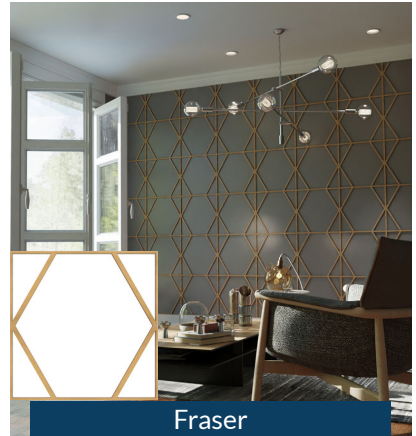

DECORATIVE WALL PANELS

Fairplay

Small 11 3/8"W X 11 3/8"H
 Medium 15 3/8"W X 15 3/8"H
 Large 23 3/8"W X 23 3/8"H

Fowler

Small 11 3/8"W X 11 3/8"H
 Medium 15 3/8"W X 15 3/8"H
 Large 23 3/8"W X 23 3/8"H

Fraser