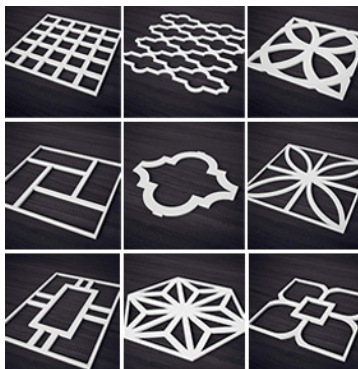

CROWN Cornice

MOULDINGS & MILLWORKS INC.

DECORATIVE WALL PANELS

Newest Innovation in Wall Coverings

Genuine wood architectural products have been used in homes and commercial spaces for centuries. Nothing delivers richness and warmth like our wood wall panels. The laser-cut material offers a paintable or stainable thin wood veneer, features filigree carvings with crisp, detailed cutout work. Our one-of-a-kind decorative wall panels show off the wood's natural beauty with unmatched quality and simple installation. Make the perfect statement with more than 60 unique designs to choose from in 3 sizes and 2 thicknesses.

Transform Any Space

Replace expensive art with decorative wall panels that still contribute to your personality and thematic design. Make a statement in grand spaces, create larger-than-life headboard walls, add subtle texture to ceiling focal points or accentuate your ceiling with decorative wall panels to project depth and dimension for a special touch, unrivaled by anything on the market.

3
sizes to choose
from for each
design

Versatile Installation

Our wood or PVC wall panels are a great way to turn traditional wall space into stunning features. These decorative wall panels provide a modern look with classic inspiration for any space. Their chic and sophisticated appearance make them compatible with all styles of decor from modern to the more traditional. These lightweight panels can be installed with adhesive and nails and our architectural grade PVC is maintenance free and waterproof and are great for exteriors, laundry rooms, kitchens and baths!