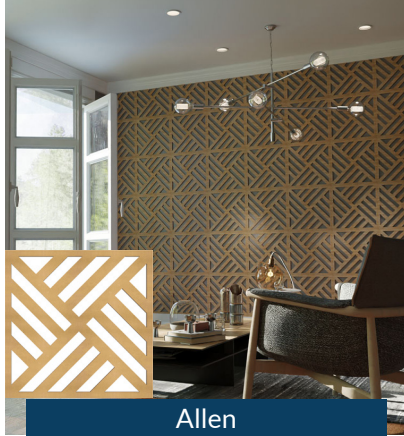

Transform Any Space

Replace expensive art with decorative wall panels that still contribute to your personality and thematic design. Make a statement in grand spaces, create larger-than-life headboard walls, add subtle texture to ceiling focal points or accentuate your ceiling with decorative wall panels to project depth and dimension for a special touch, unrivaled by anything on the market.

3
sizes to choose
from for each
design

Versatile Installation

Our wood or PVC wall panels are a great way to turn traditional wall space into stunning features. These decorative wall panels provide a modern look with classic inspiration for any space. Their chic and sophisticated appearance make them compatible with all styles of decor from modern to the more traditional. These lightweight panels can be installed with adhesive and nails and our architectural grade PVC is maintenance free and waterproof and are great for exteriors, laundry rooms, kitchens and baths!