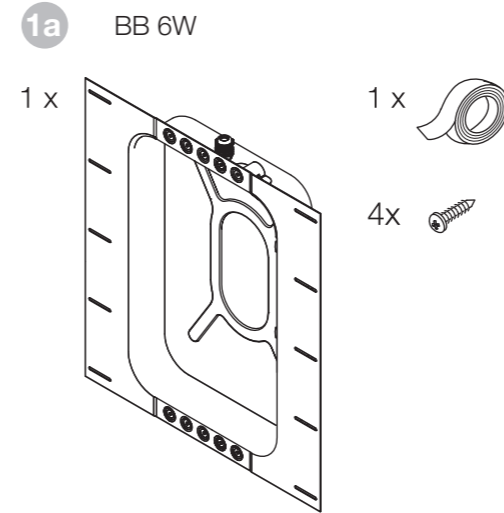

Bowers & Wilkins

BB 6C BB 6W Installation Manual

Bowers & Wilkins

B&W Group Ltd
Dale Road
Worthing West Sussex
BN11 2BH England

T +44 (0) 1903 221 800
F +44 (0) 1903 221 801
info@bwgroup.com
www.bowers-wilkins.com