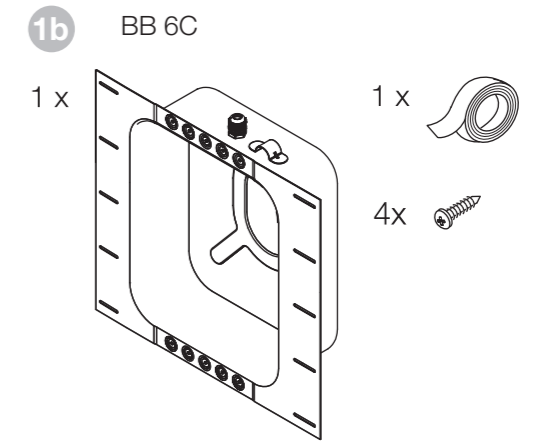

Bowers & Wilkins

BB 6C BB 6W Installation Manual

Bowers & Wilkins

B&W Group Ltd
Dale Road
Worthing West Sussex
BN11 2BH England

T +44 (0) 1903 221 800
F +44 (0) 1903 221 801
info@bwgroup.com
www.bowers-wilkins.com