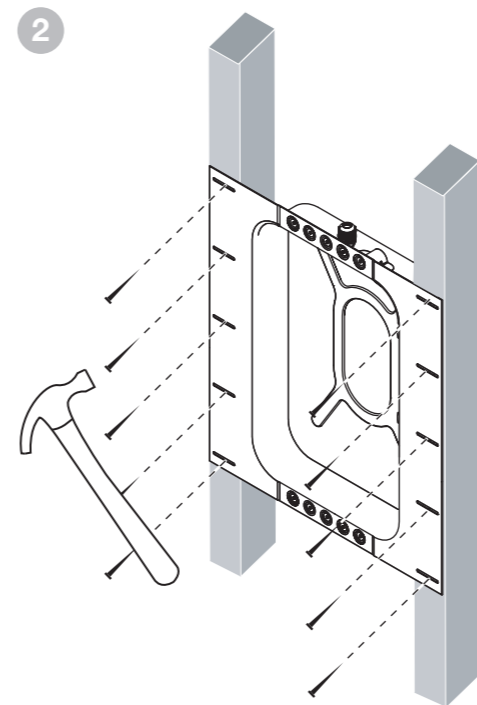

Bowers & Wilkins

BB 6C BB 6W Installation Manual

Bowers & Wilkins

B&W Group Ltd
Dale Road
Worthing West Sussex
BN11 2BH England

T +44 (0) 1903 221 800
F +44 (0) 1903 221 801
info@bwgroup.com
www.bowers-wilkins.com