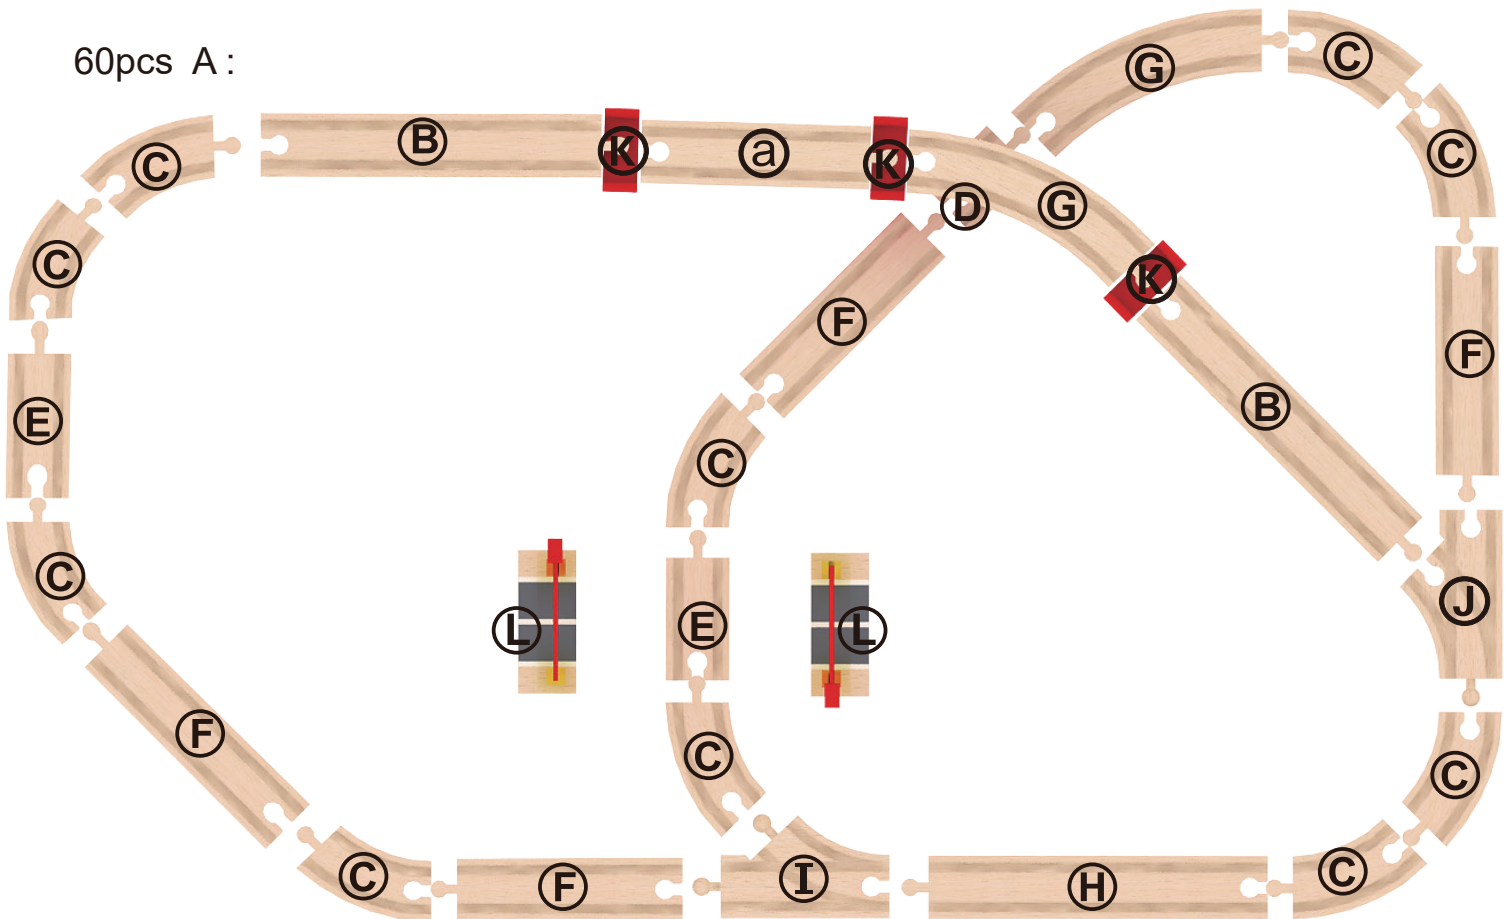

# Deluxe Wooden Train Set

Inhoud/ Content/ Inhalt/ Contenu:

Montage handleiding/ Assembly instructions/ Anleitung/ Notice de montage:

60pcs A :

**⚠ WARNING:** Adult assembly required.

**CHOKING HAZARD**-Small parts. Not for children under 3 years.