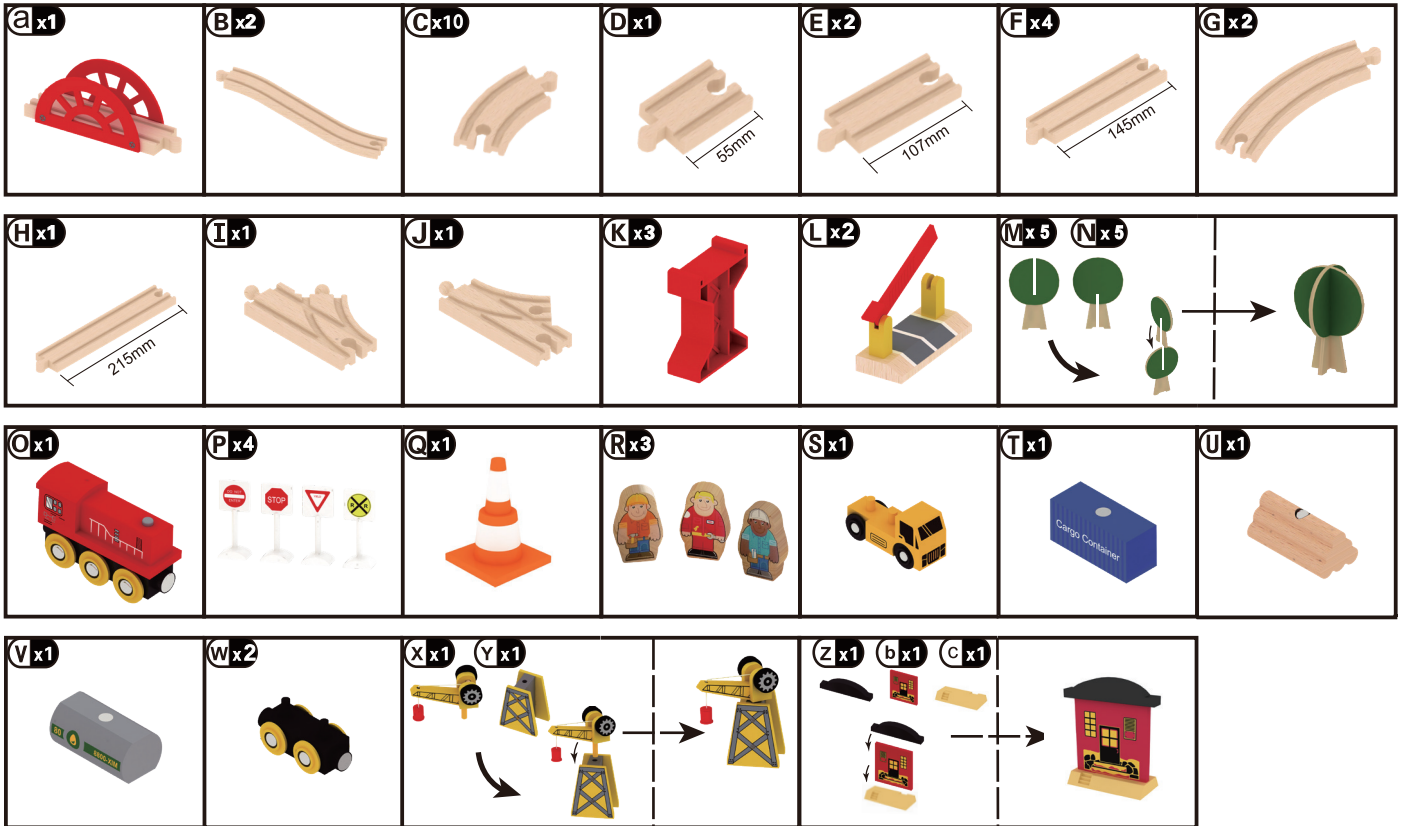

# Deluxe Wooden Train Set

Inhoud/ Content/ Inhalt/ Contenu:

Montage handleiding/ Assembly instructions/ Anleitung/ Notice de montage:

60pcs A :

**⚠ WARNING:** Adult assembly required.

**CHOKING HAZARD**-Small parts. Not for children under 3 years.