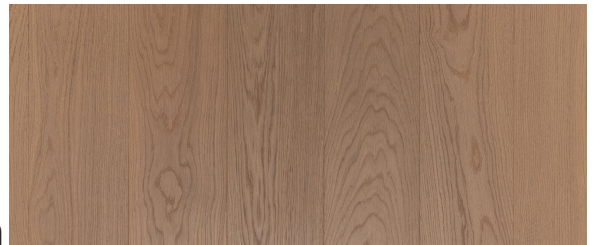

## Flyt Wide

European White Oak  
Made in Austria  
Stocked in Toronto

1/2" x 6 5/16" x 79 1/8"  
Bona Naturale VOC-free finish  
100% Sustainably Harvested Wood

**Baker**

**Brocken**

**Coto**

**Dolomite**

**Emin**