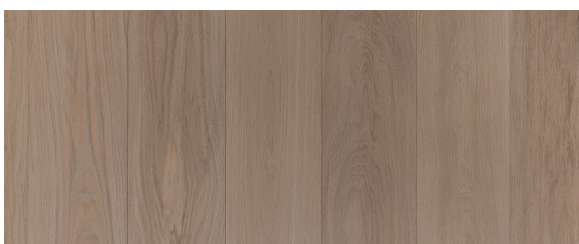

## Flyt Wide

European White Oak  
Made in Austria  
Stocked in Toronto

1/2" x 6 5/16" x 79 1/8"  
Bona Naturale VOC-free finish  
100% Sustainably Harvested Wood

**Baker**

**Brocken**

**Coto**

**Dolomite**

**Emin**

**Logan**

**Matterhorn**

**Meru**

**Mont Blanc**

**Tianzi**