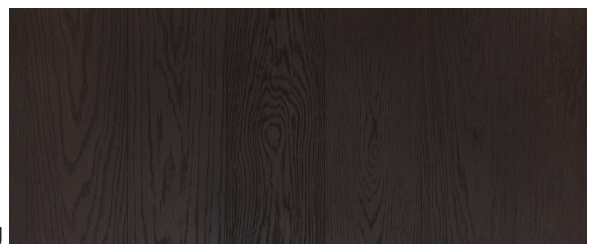

## Flyt Wide

European White Oak  
Made in Austria  
Stocked in Toronto

1/2" x 6 5/16" x 79 1/8"  
Bona Naturale VOC-free finish  
100% Sustainably Harvested Wood

**Baker**

**Brocken**

**Coto**

**Dolomite**

**Emin**

**Logan**

**Matterhorn**

**Meru**

**Mont Blanc**

**Tianzi**