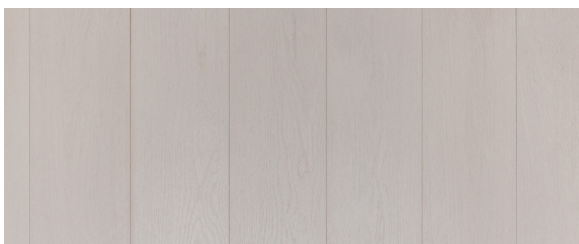

Mont Blanc

Matterhorn