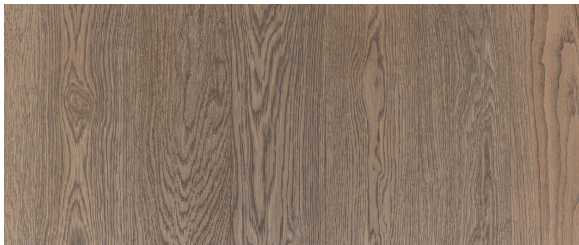

## Flyt Wide

European White Oak  
Made in Austria  
Stocked in Toronto

1/2" x 6 5/16" x 79 1/8"  
Bona Naturale VOC-free finish  
100% Sustainably Harvested Wood

**Baker**

**Brocken**

**Coto**

**Dolomite**

**Emin**