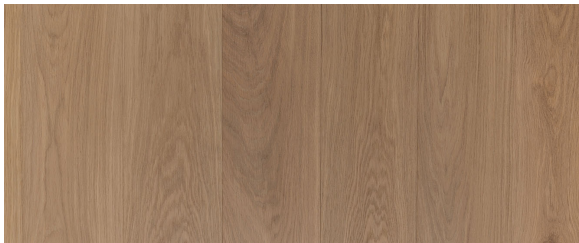

## Flyt Wide

European White Oak  
Made in Austria  
Stocked in Toronto

1/2" x 6 5/16" x 79 1/8"  
Bona Naturale VOC-free finish  
100% Sustainably Harvested Wood

**Baker**

**Brocken**

**Coto**

**Dolomite**

**Emin**

**Logan**

**Matterhorn**

**Meru**

**Mont Blanc**

**Tianzi**