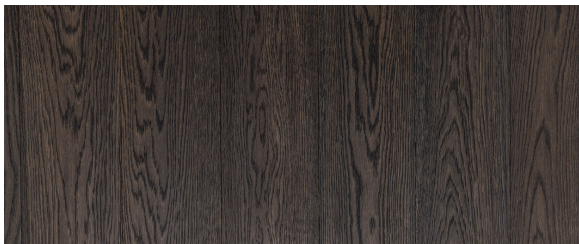

## Flyt Wide

European White Oak  
Made in Austria  
Stocked in Toronto

1/2" x 6 5/16" x 79 1/8"  
Bona Naturale VOC-free finish  
100% Sustainably Harvested Wood

**Baker**

**Brocken**

**Coto**

**Dolomite**

**Emin**

**Logan**

**Matterhorn**

**Meru**

**Mont Blanc**

**Tianzi**