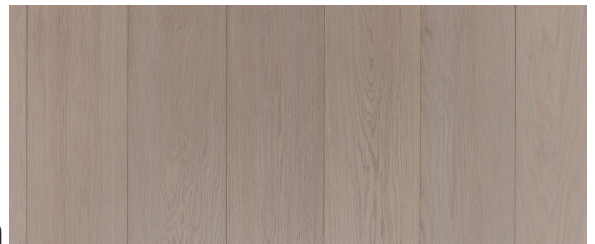

## Flyt Wide

European White Oak  
Made in Austria  
Stocked in Toronto

1/2" x 6 5/16" x 79 1/8"  
Bona Naturale VOC-free finish  
100% Sustainably Harvested Wood

**Baker**

**Brocken**

**Coto**

**Dolomite**

**Emin**

**Logan**

**Matterhorn**

**Meru**

**Mont Blanc**

**Tianzi**