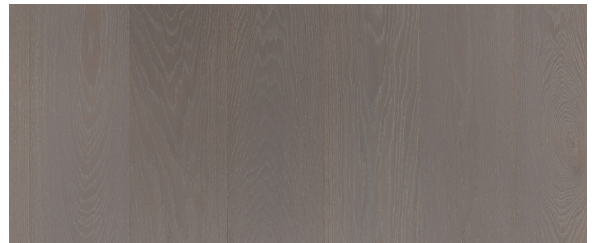

## Flyt Wide

European White Oak  
Made in Austria  
Stocked in Toronto

1/2" x 6 5/16" x 79 1/8"  
Bona Naturale VOC-free finish  
100% Sustainably Harvested Wood

**Baker**

**Brocken**

**Coto**

**Dolomite**

**Emin**